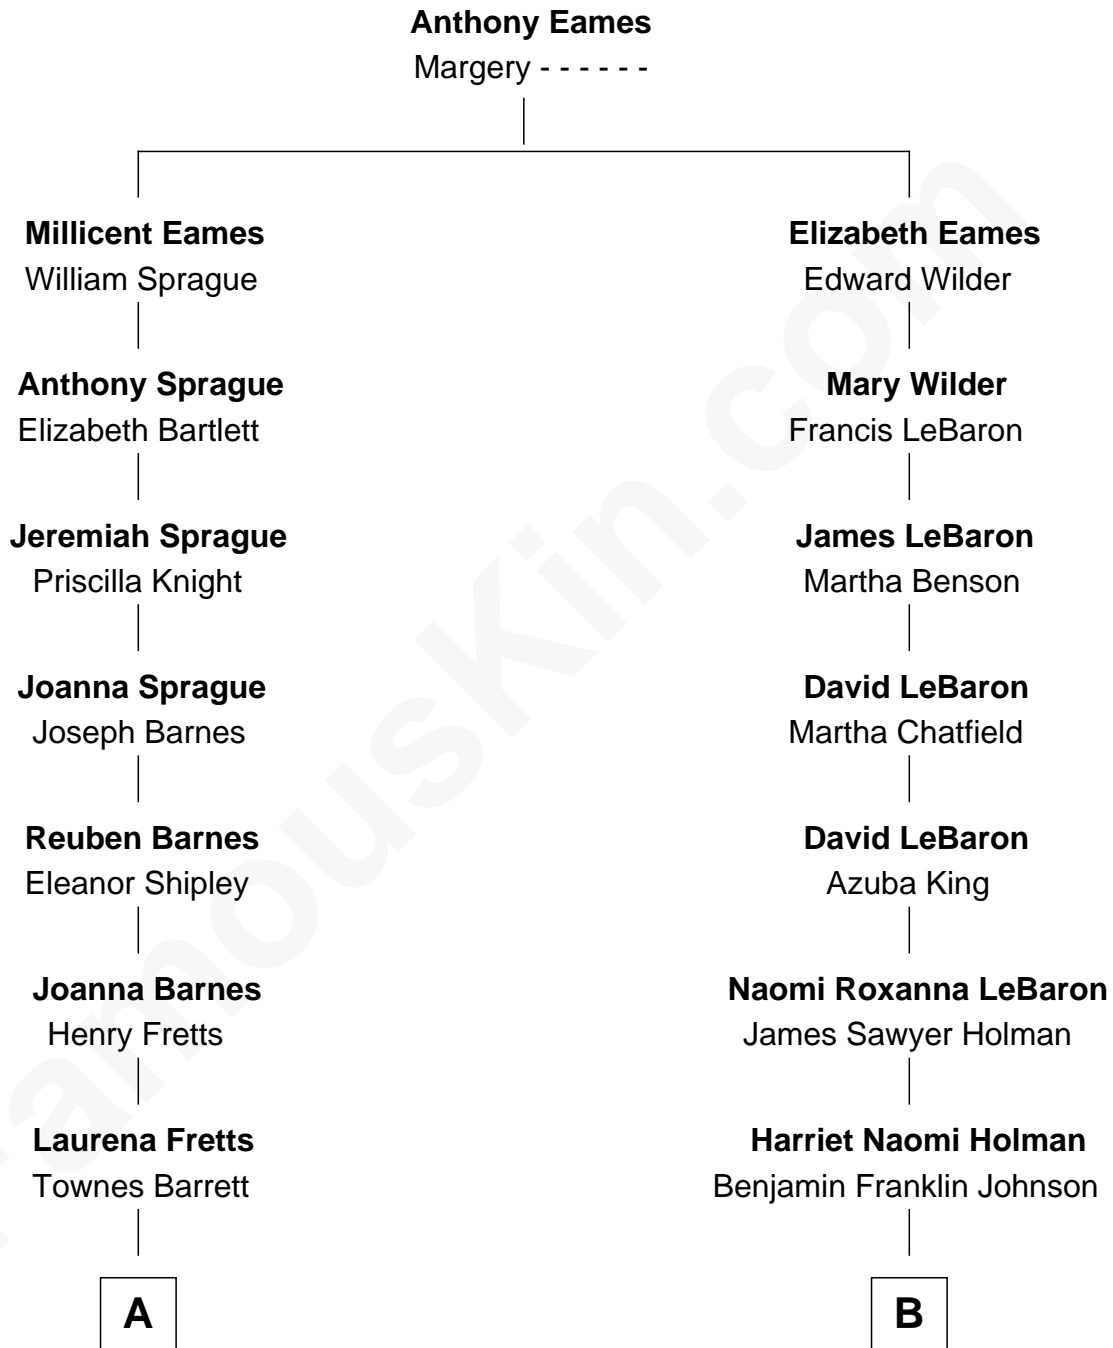

FamousKin.com

Relationship Chart of Grace (Goodhue) Coolidge

First Lady of President Calvin Coolidge

8th cousin 3 times removed of

Elizabeth Smart

Founder of Elizabeth Smart Foundation

A

Lemira A. Barrett
Andrew Issaclar Goodhue

Grace (Goodhue) Coolidge
First Lady of Calvin Coolidge

B

Seth Jedidiah Johnson
Polly Elizabeth Richmond

Genevieve Johnson
Archibald Newel Pettit

Genevieve Pettit
Myron LeGrande Francom

Lois Ann Francom
Edward Sharp Smart