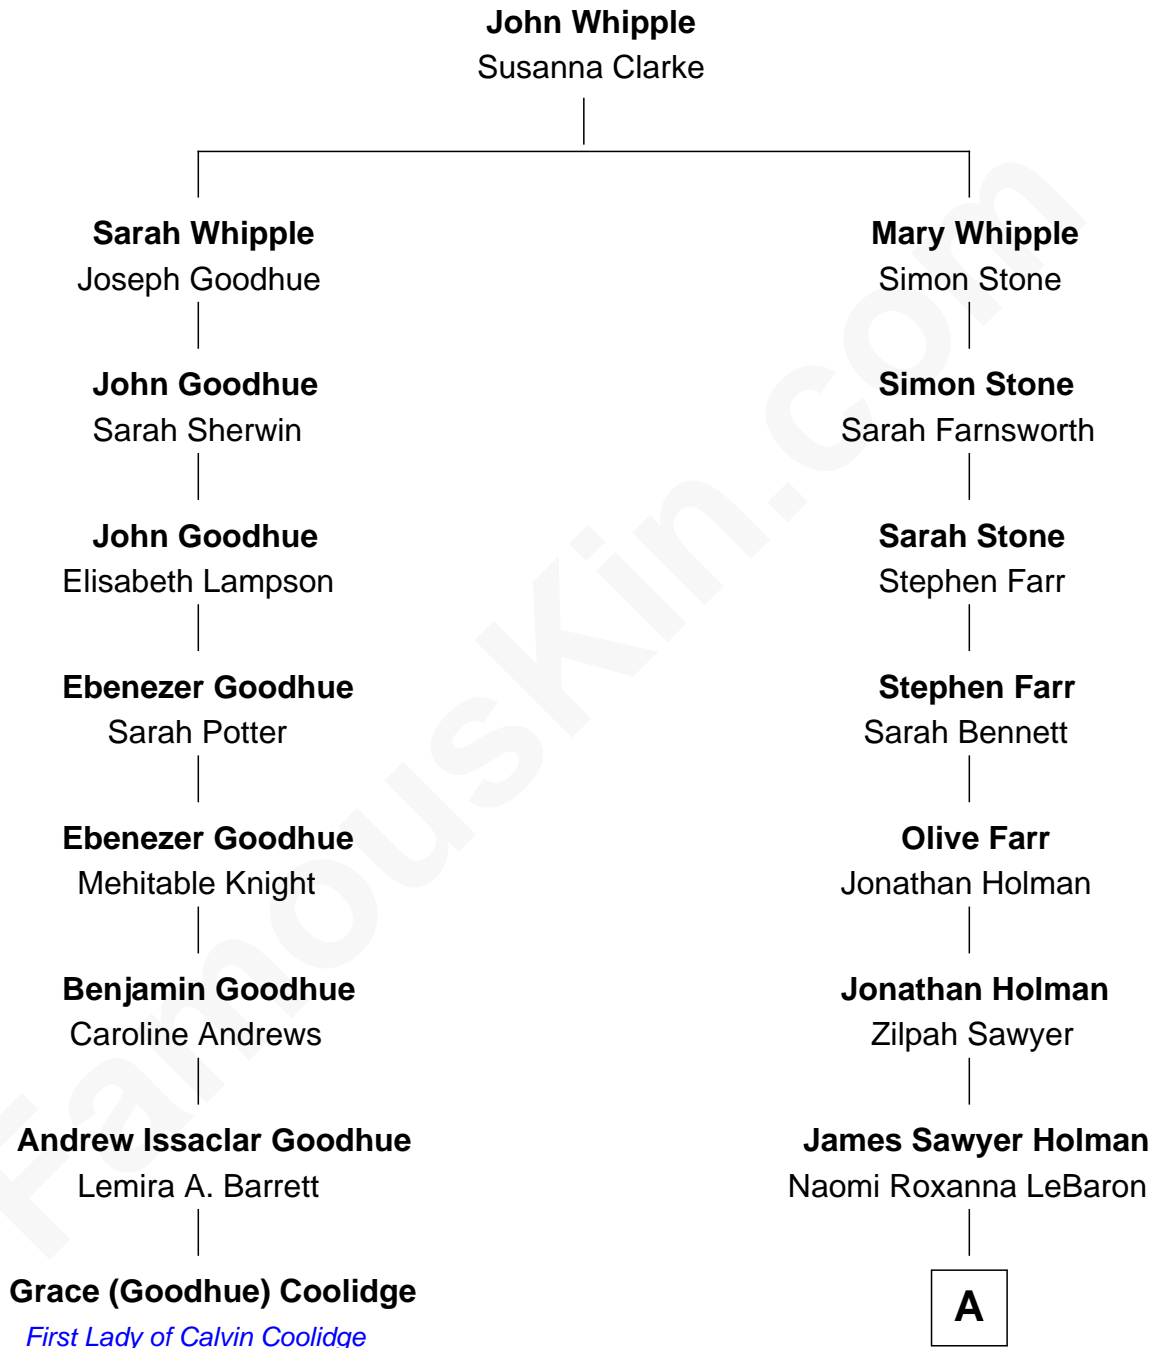

# FamousKin.com

## Relationship Chart of Grace (Goodhue) Coolidge

*First Lady of President Calvin Coolidge*

7th cousin 5 times removed of

**Elizabeth Smart**

*Founder of Elizabeth Smart Foundation*

**A**

**Harriet Naomi Holman**  
Benjamin Franklin Johnson

**Seth Jedidiah Johnson**  
Polly Elizabeth Richmond

**Genevieve Johnson**  
Archibald Newel Pettit

**Genevieve Pettit**  
Myron LeGrande Francom

**Lois Ann Francom**  
Edward Sharp Smart

**Elizabeth Smart**  
*Child Safety Activist*