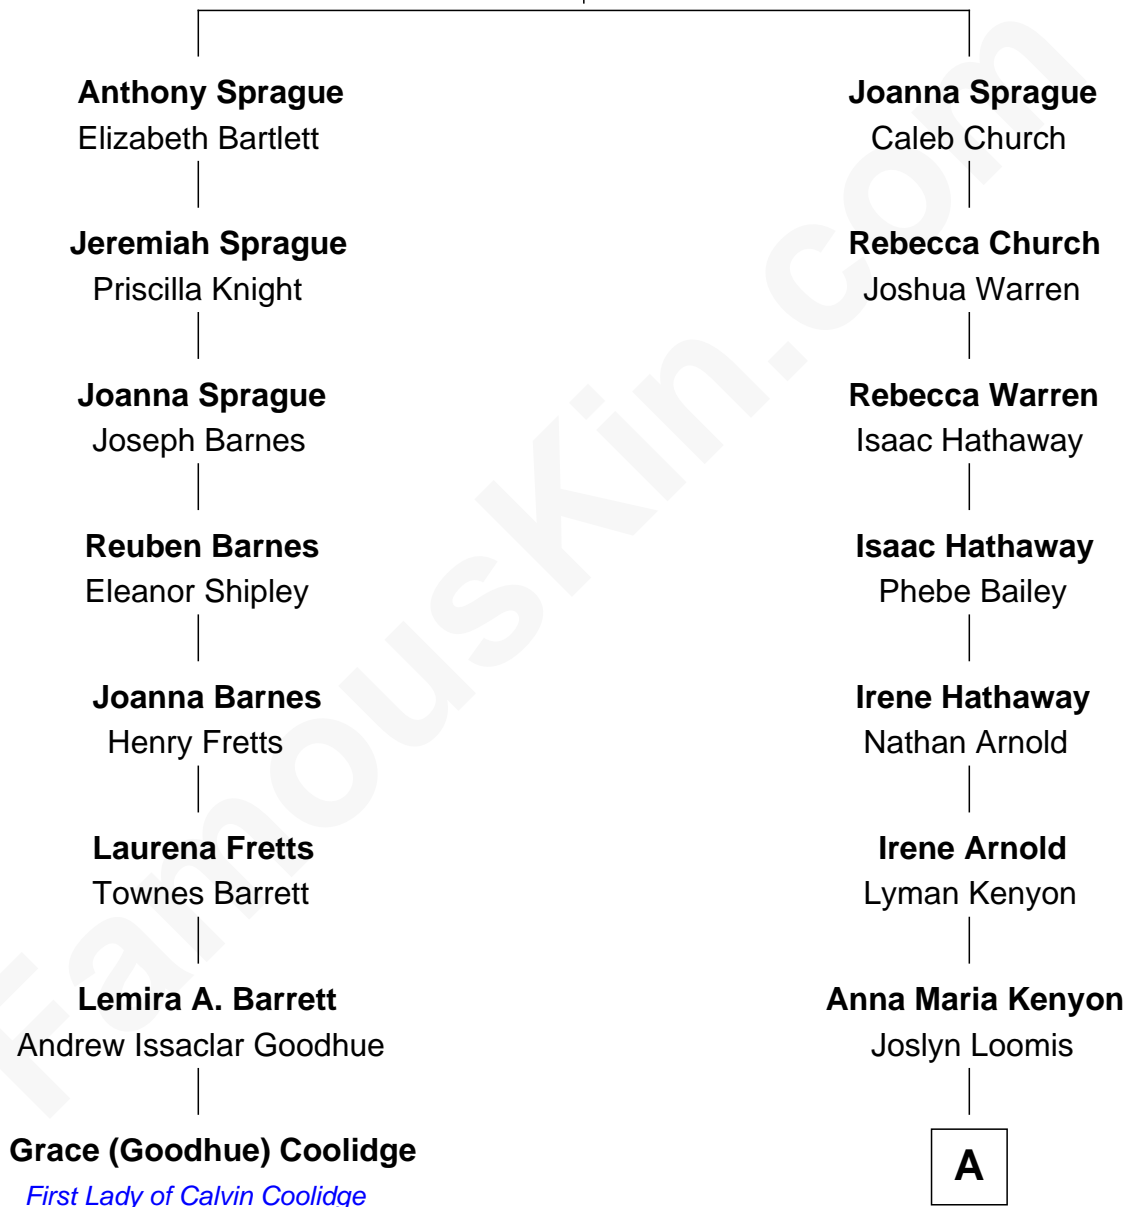

FamousKin.com

Relationship Chart of Grace (Goodhue) Coolidge

First Lady of President Calvin Coolidge

7th cousin 3 times removed of

David McCullough

Historian, Author and TV Narrator

William Sprague
Millicent Eames

A

—
Anna Maria Loomis
Theodore Franklin Brown

—
Mabel Alice Brown
George Herbert Rankin

—
Ruth Rankin
Christian Hax McCullough

—
David McCullough
Historian, Author and TV Narrator