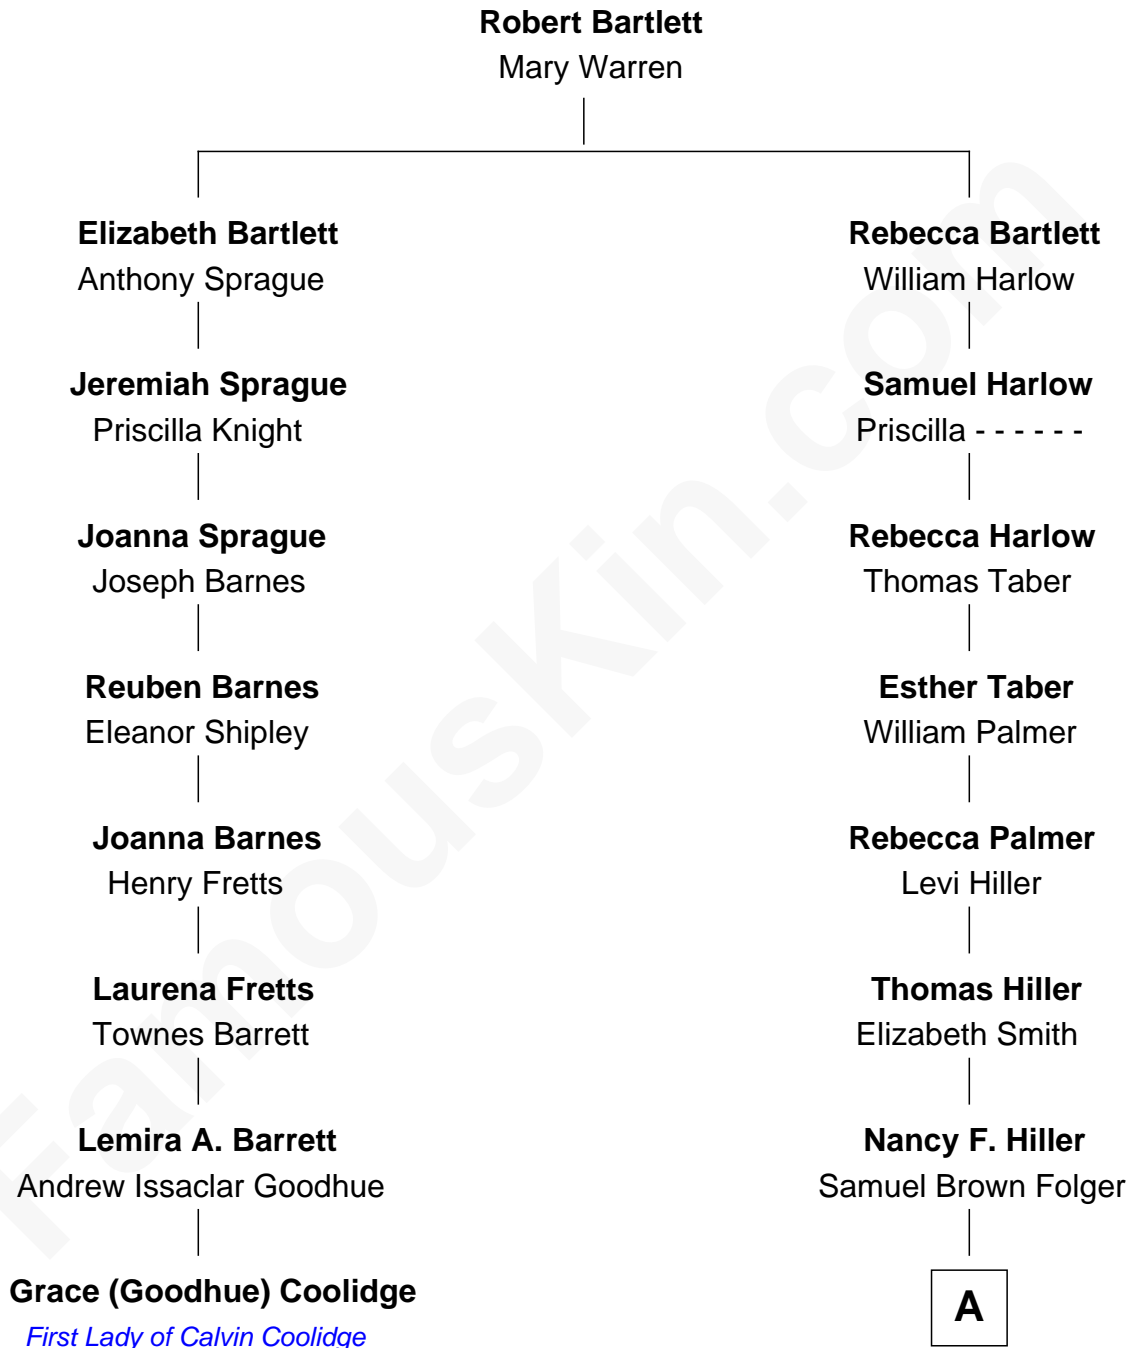

FamousKin.com
Relationship Chart of
Grace (Goodhue) Coolidge

First Lady of President Calvin Coolidge

7th cousin 1 time removed of

Henry Clay Folger

Founder of Folger Shakespeare Library and Chairman of Standard Oil

A

|
Henry Clay Folger

Eliza Jane Clark

|
Henry Clay Folger

Chairman of Standard Oil

FamousKin.com