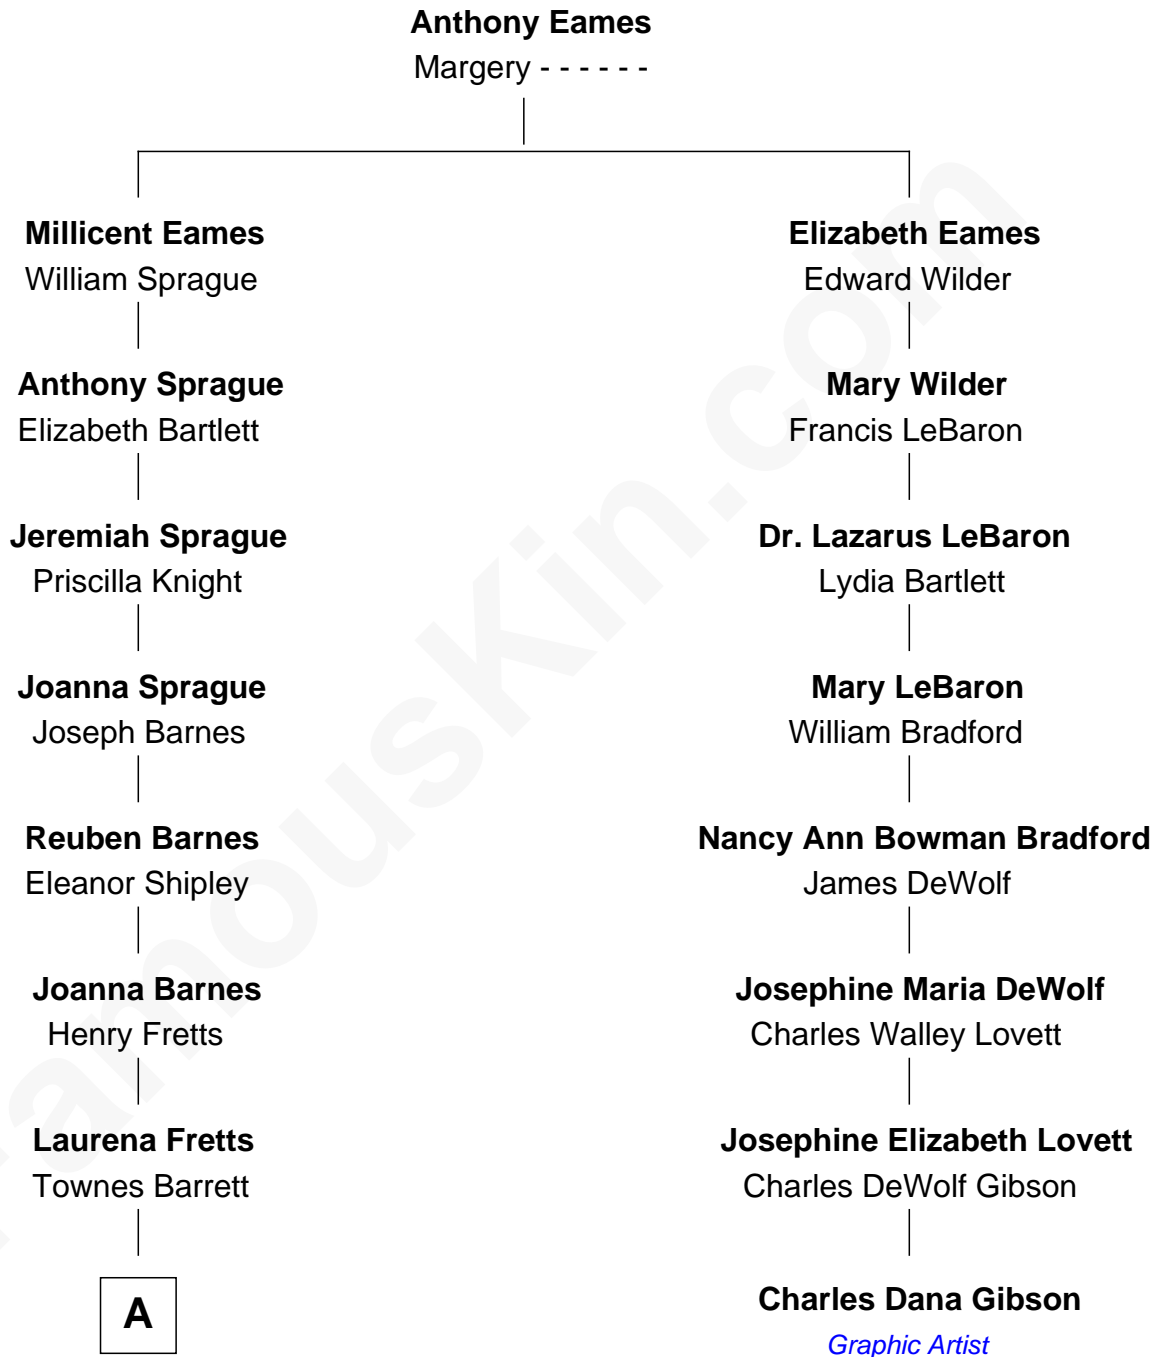

FamousKin.com

Relationship Chart of Grace (Goodhue) Coolidge

First Lady of President Calvin Coolidge

7th cousin 1 time removed of

Charles Dana Gibson

Graphic Artist

A

—
Lemira A. Barrett
Andrew Issacler Goodhue

—
Grace (Goodhue) Coolidge
First Lady of Calvin Coolidge

FamousKin.com