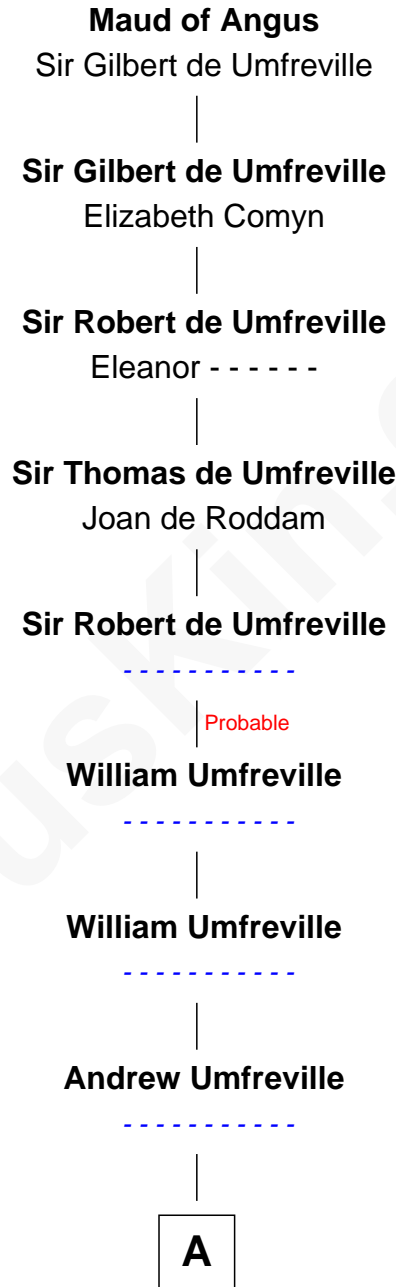

FamousKin.com
Relationship Chart of
Maud of Angus
 (- c1261)

16th Great-grandmother of

Helen (Herron) Taft
First Lady of President William H. Taft

FamousKin.com