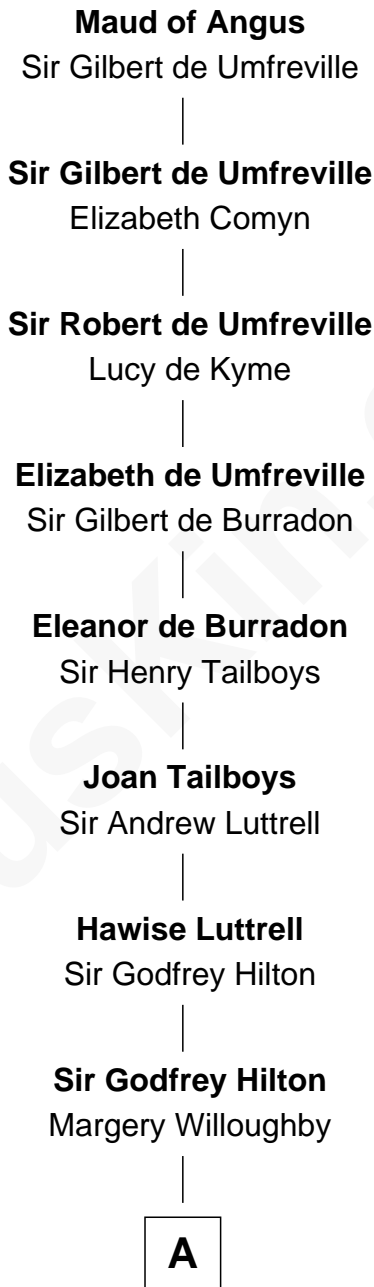

FamousKin.com
Relationship Chart of
Maud of Angus
(- c1261)

19th Great-grandmother of
Franklin D. Roosevelt
32nd U.S. President

A

Elizabeth Hilton
Richard Thimbleby

Anne Thimbleby
John Booth

Eleanor Booth
Edward Hamby

William Hamby
Margaret Blewett

Robert Hamby
Elizabeth Arnold

Katherine Hamby
Edward Hutchinson

Col. Elisha Hutchinson
Elizabeth Clarke

Edward Hutchinson
Lydia Foster

Elizabeth Hutchinson
Rev. Nathaniel Robbins