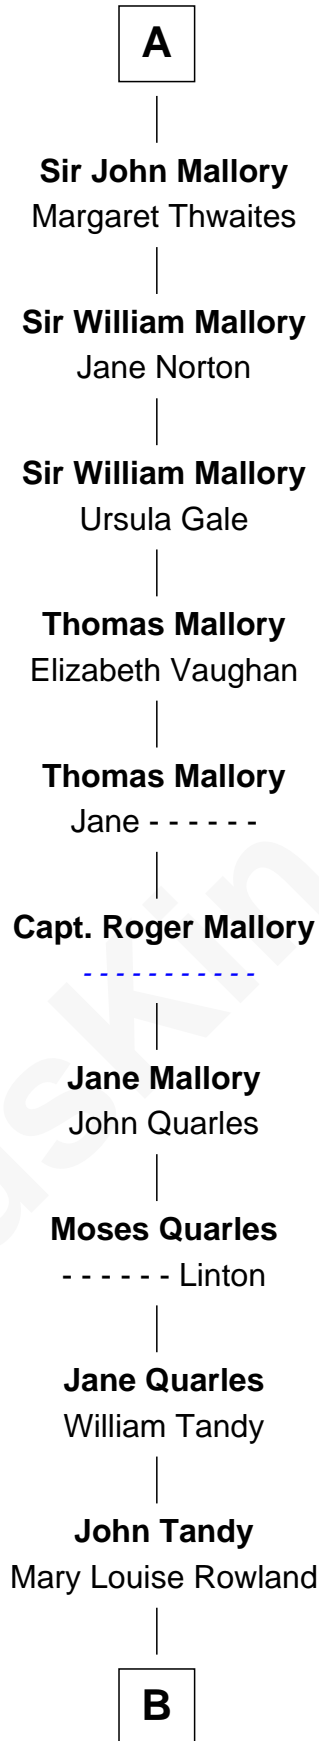

# FamousKin.com Relationship Chart of

**Maud of Angus**

( - c1261)

21st Great-grandmother of

**Tom Hanks**

*Movie Actor*

**Maud of Angus**

Sir Gilbert de Umfreville

**Margaret de Umfreville**

John Constable

**Sir John Constable**

Lora FitzHugh

**Joan Constable**

Sir William Mallory

**A**

**B**

—  
**Sarah Tandy**

Thomas Hanks

—  
**Thomas Hanks**

Rachel J. Rayburn

—  
**Daniel Boone Hanks**

Mary Catherine Mefford

—  
**Ernest Buel Hanks**

Gladys Hilda Ball