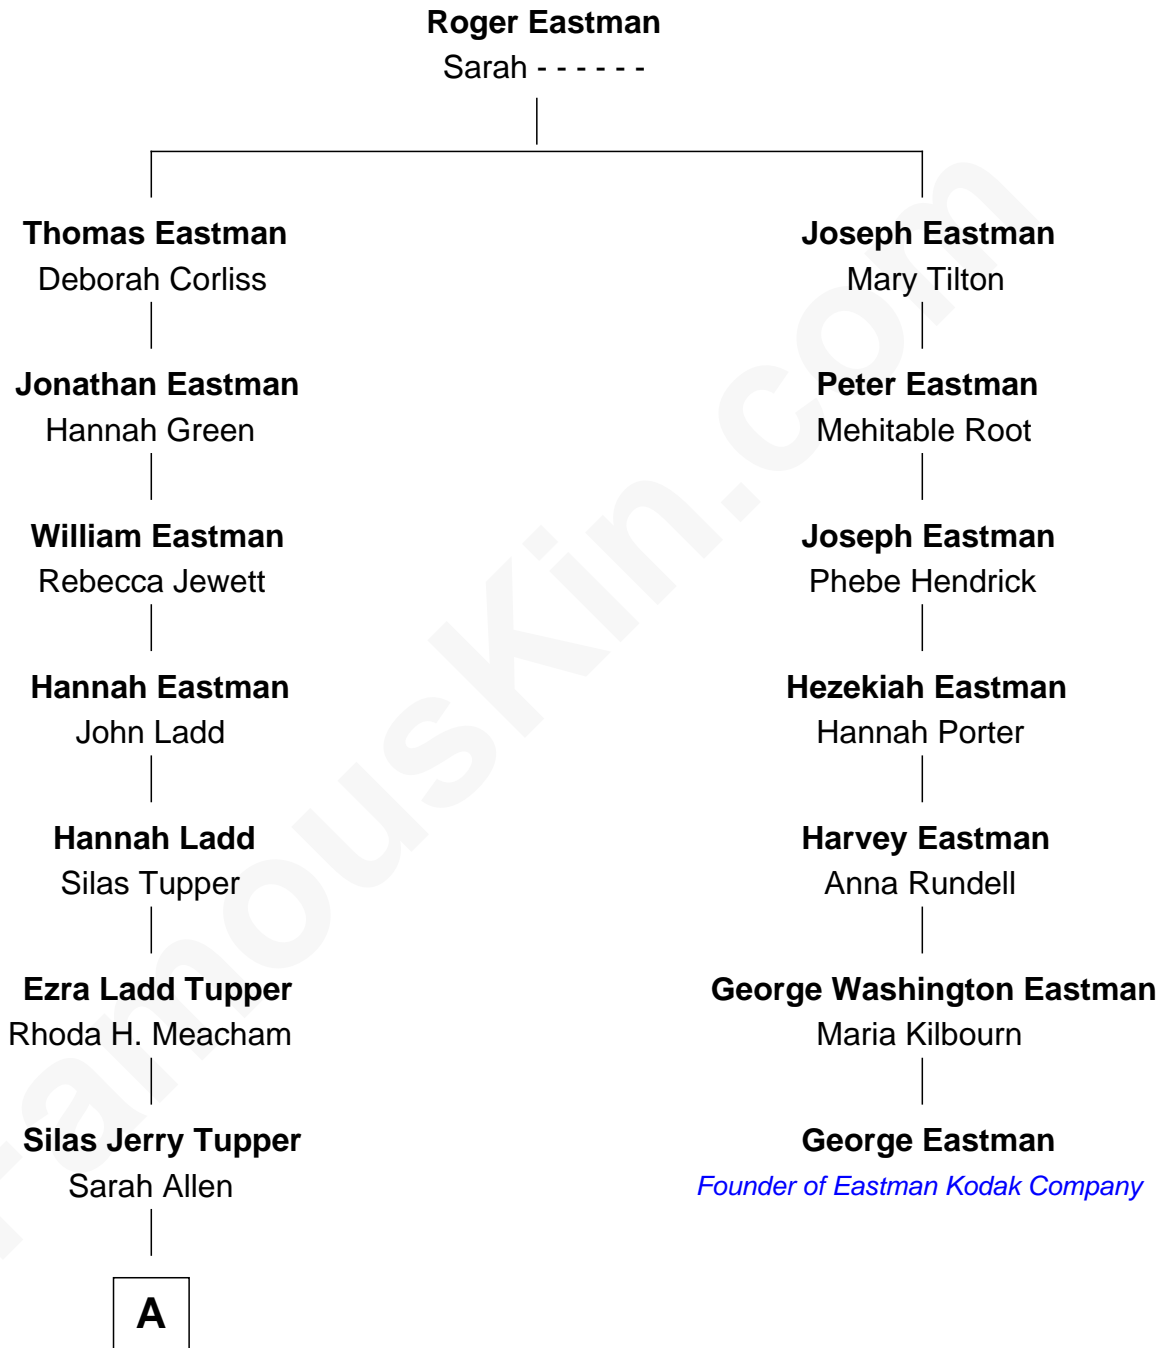

FamousKin.com

Relationship Chart of

Earl Tupper

Inventor and Founder of Tupperware

6th cousin 2 times removed of

George Eastman

Founder of Eastman Kodak Company

A

Ernest Leslie Tupper

Lulu Elizabeth Clark

Earl Tupper

Inventor and Founder of Tupperware

FamousKin.com