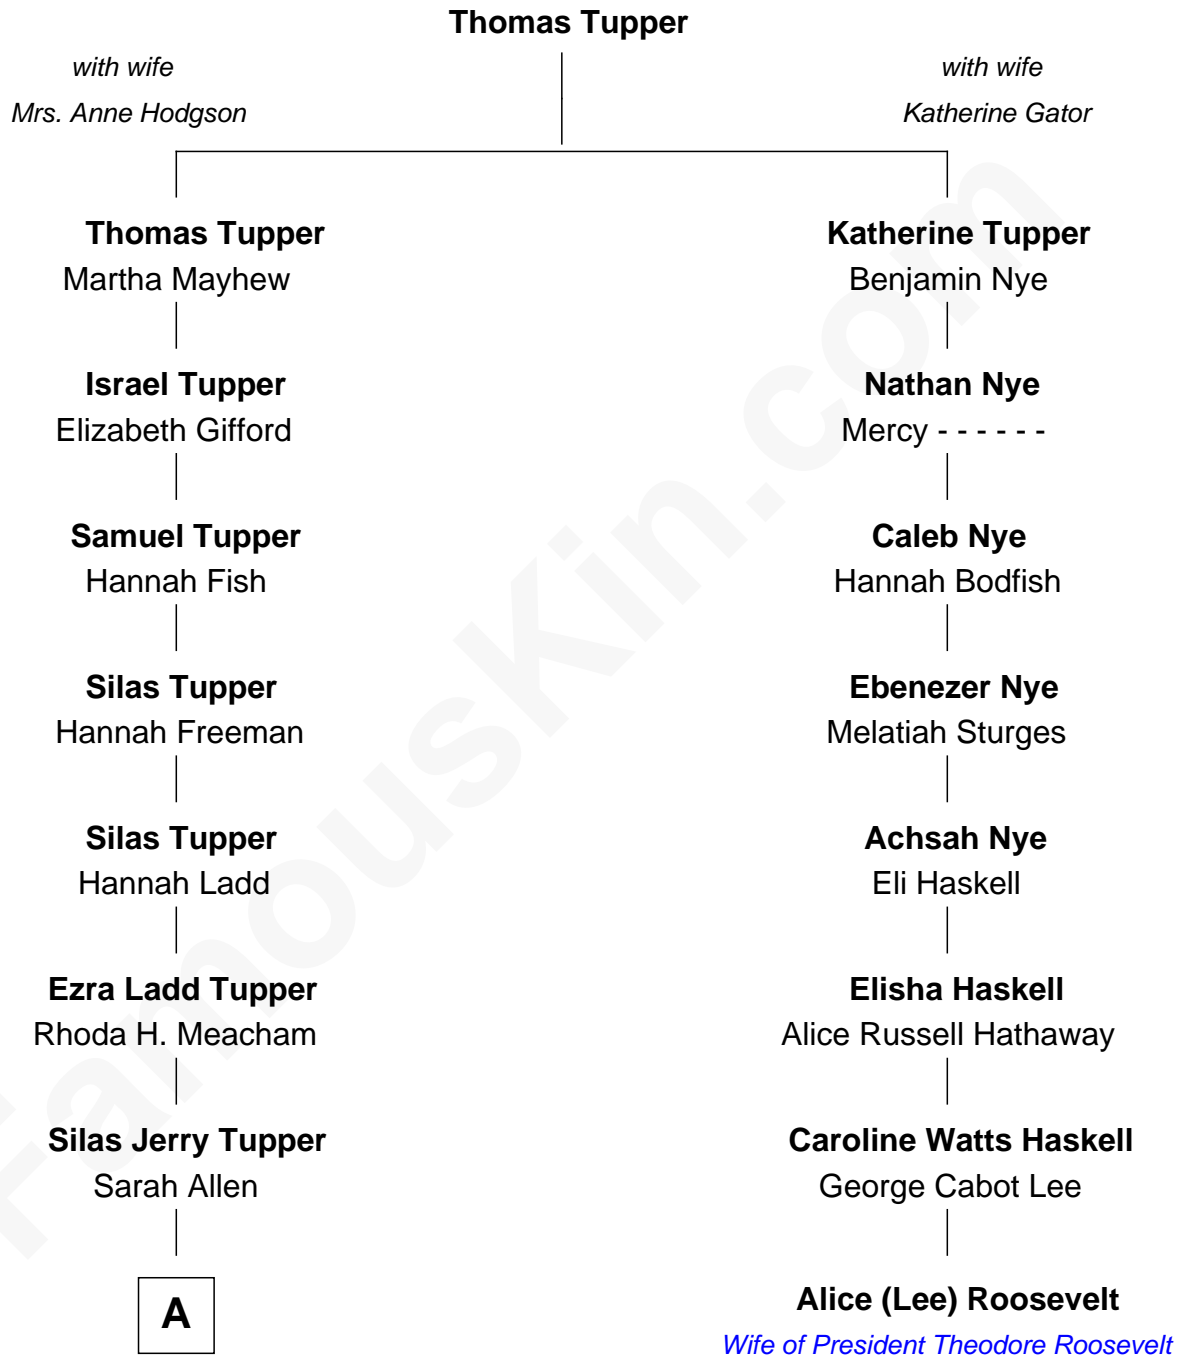

FamousKin.com

Relationship Chart of

Earl Tupper

Inventor and Founder of Tupperware

7th cousin 1 time removed of

Alice (Lee) Roosevelt

First Wife of President Theodore Roosevelt

A

Ernest Leslie Tupper

Lulu Elizabeth Clark

Earl Tupper

Inventor and Founder of Tupperware

FamousKin.com