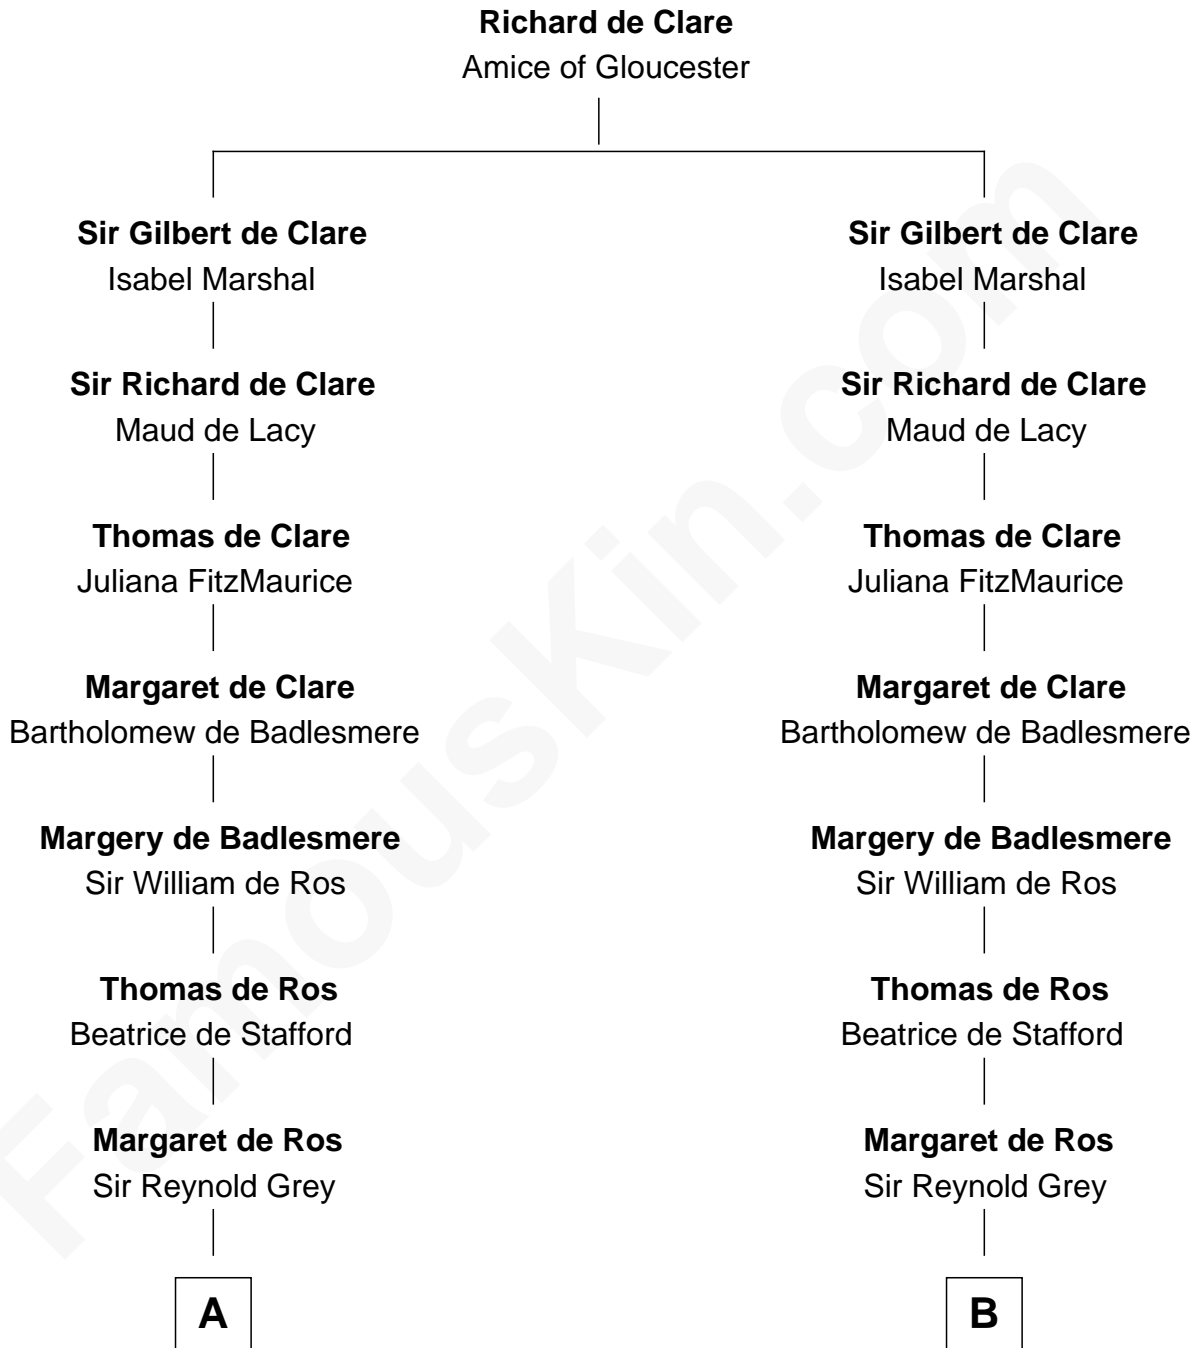

**FamousKin.com**  
**Relationship Chart of**  
**Bathsheba (Ruggles) Spooner**

*First woman executed for murder in U.S. by non-British government*

**19th cousin 2 times removed of**

**Horace Gray**

*U.S. Supreme Court Justice*

**C**

**Rev. Timothy Ruggles**

Mary White

**Timothy Dwight Ruggles**

Bathsheba Bourne

**Bathsheba (Ruggles) Spooner**

*First Woman Executed in U.S.*

**D**

**Horace Gray**

*U.S. Supreme Court Justice*