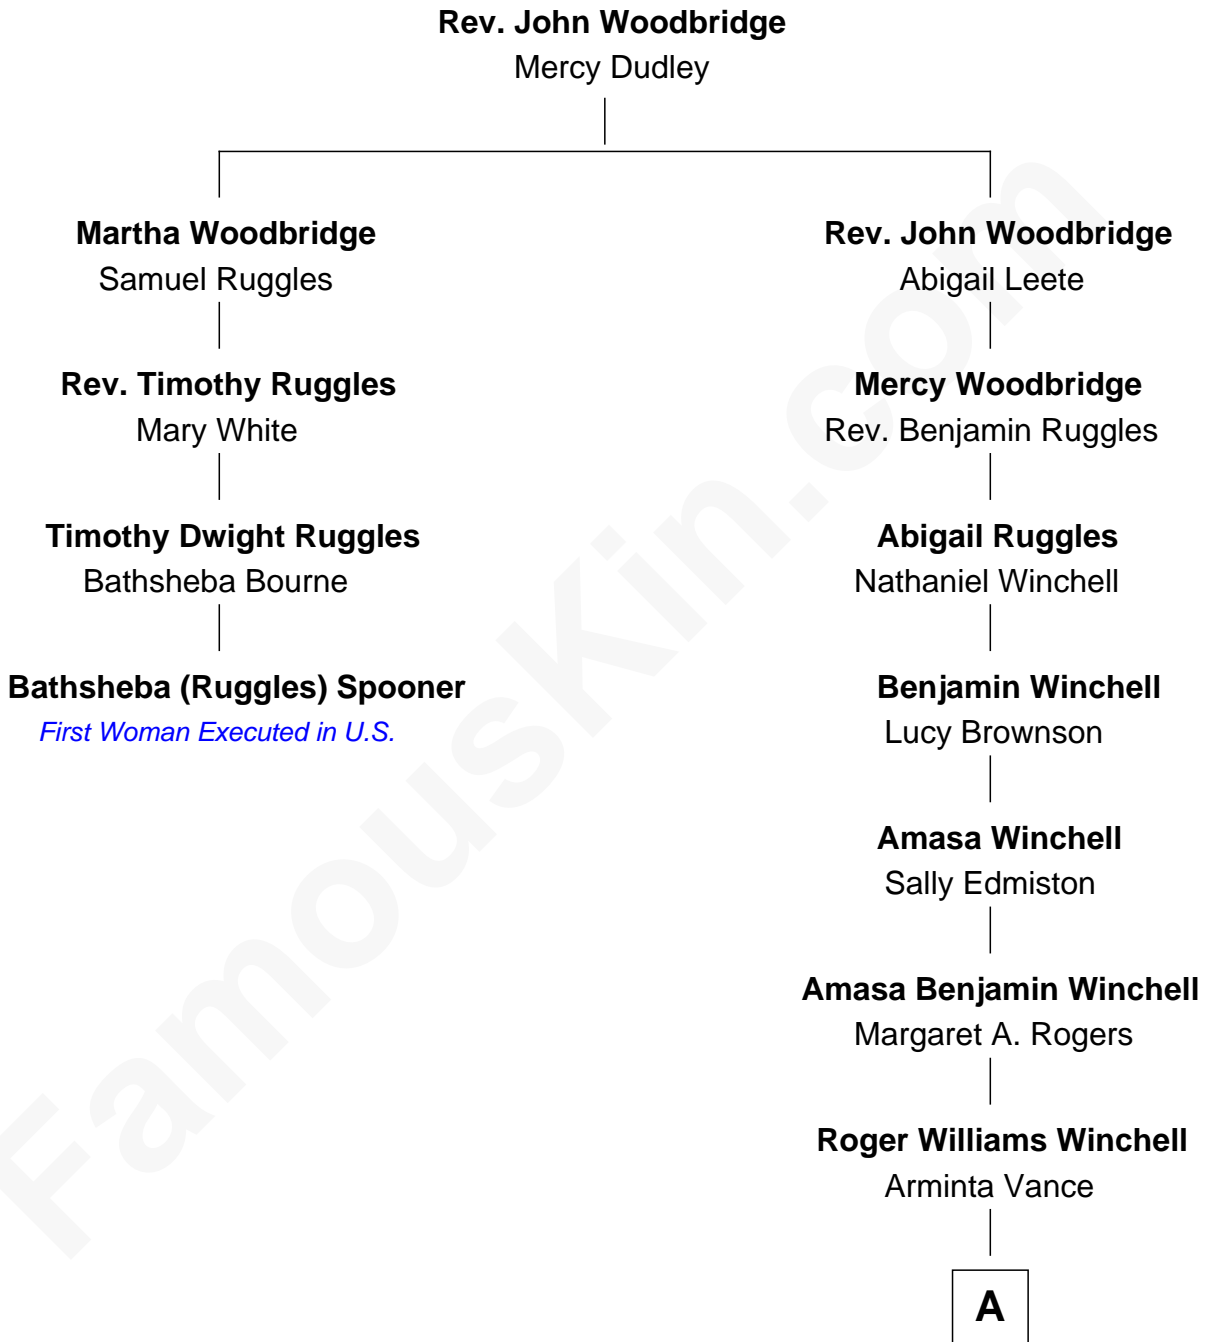

FamousKin.com

Relationship Chart of

Bathsheba (Ruggles) Spooner

First woman executed for murder in U.S. by non-British government

3rd cousin 7 times removed of

Anna Faris

TV and Movie Actress

A

Veronica Ream Winchell

John Bathurst

Winchell Bathurst

Minnie Madie Meins

Karen Louise Bathurst

John Homan Faris

Anna Faris

TV and Movie Actress

FamousKin.com

Anna Faris photo by [Xizi \(Cecilia\) Hua](#) (CC BY-SA 2.0)