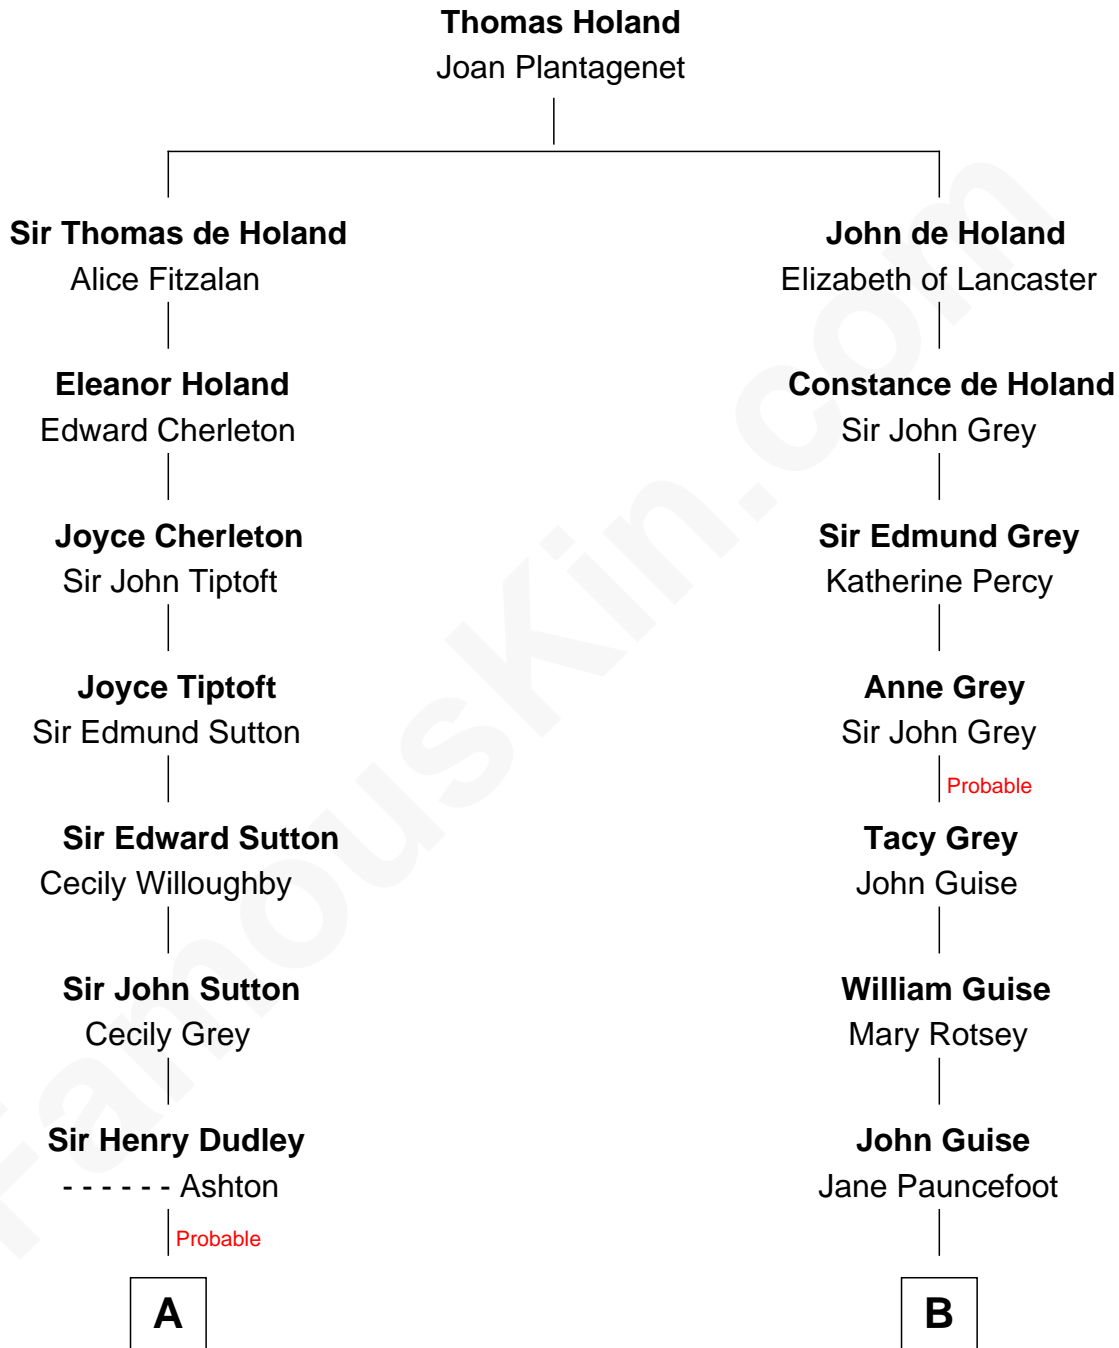

## Relationship Chart of

### Bathsheba (Ruggles) Spooner

*First woman executed for murder in U.S. by non-British government*

13th cousin 6 times removed of

**Linda Hunt**

*TV and Movie Actress*

**C**

Charles Edwin Hunt  
Louise Phipps Davy