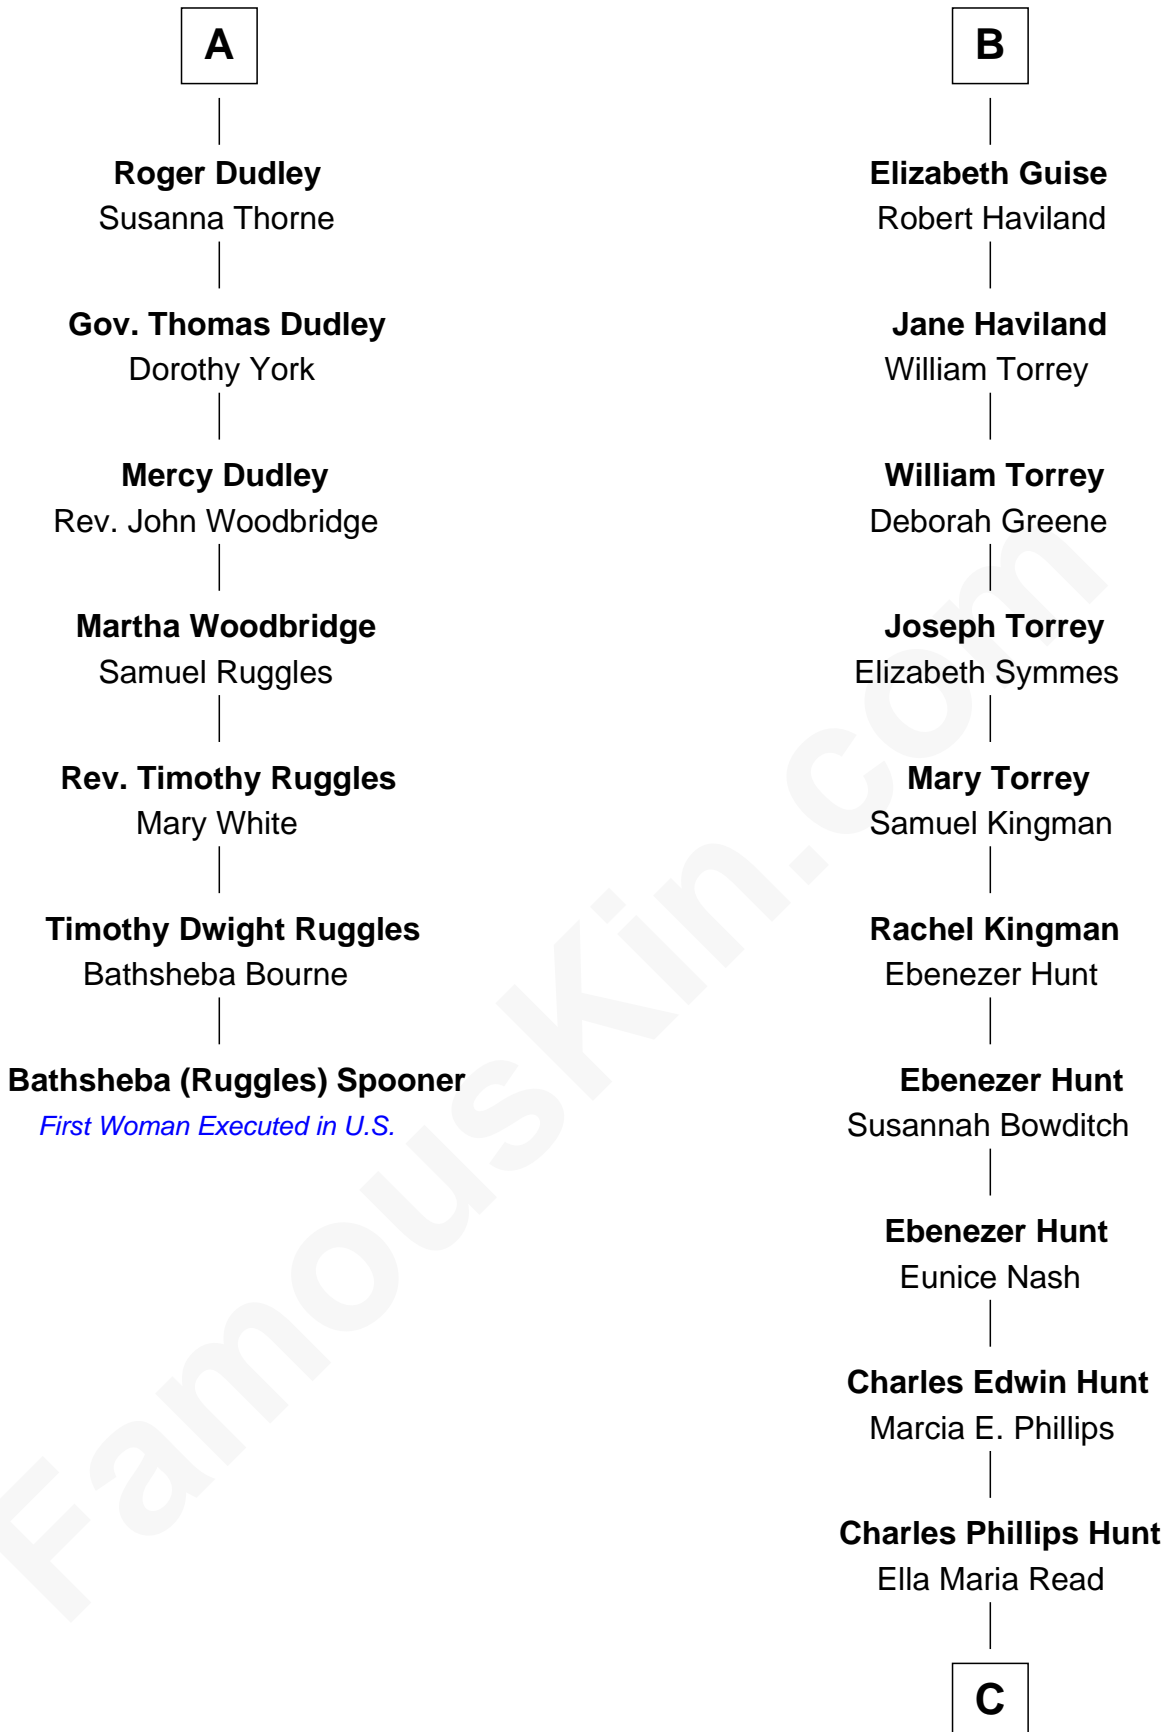

## Relationship Chart of

### Bathsheba (Ruggles) Spooner

*First woman executed for murder in U.S. by non-British government*

13th cousin 6 times removed of

**Linda Hunt**

*TV and Movie Actress*

**C**

Charles Edwin Hunt  
Louise Phipps Davy