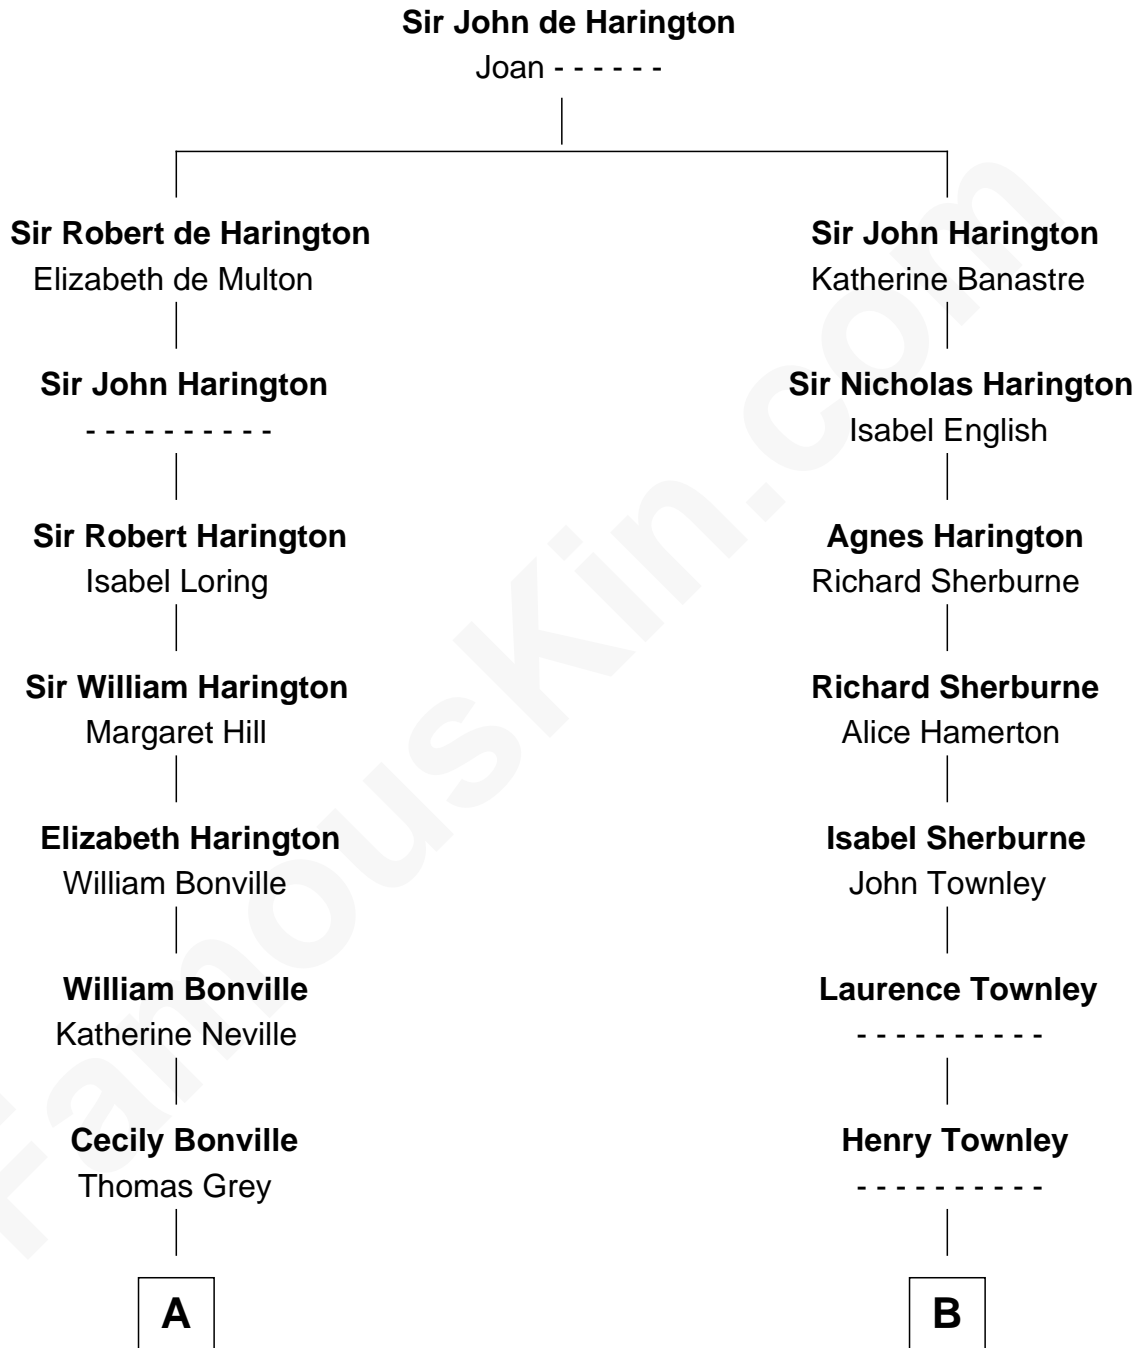

FamousKin.com

Relationship Chart of Bathsheba (Ruggles) Spooner

First woman executed for murder in U.S. by non-British government

15th cousin 5 times removed of

General George S. Patton

U.S. Army - World War II

C

—
Margaret French Williams

John Mercer Patton

—
George Smith Patton

Susan Thornton Glassell

—
George Smith Patton

Ruth Wilson

—
General George S. Patton