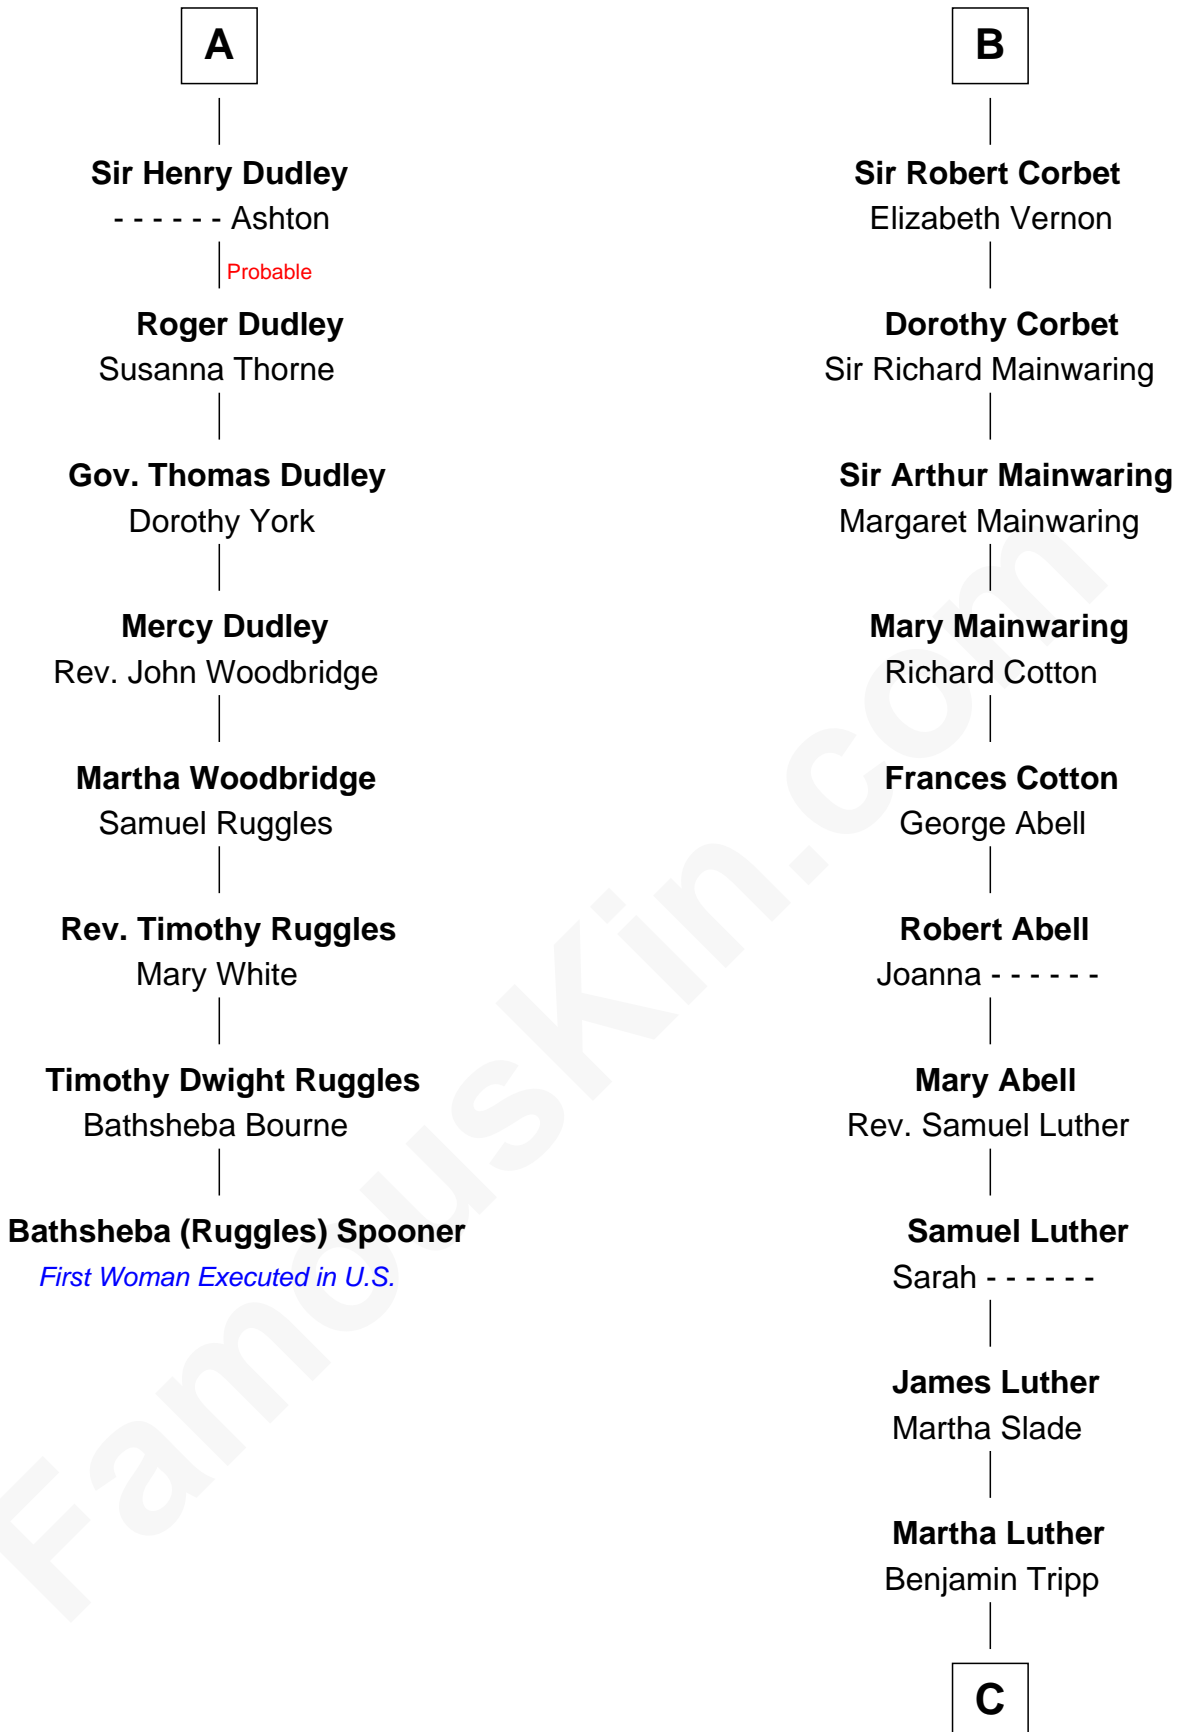

FamousKin.com

Relationship Chart of

Bathsheba (Ruggles) Spooner

First woman executed for murder in U.S. by non-British government

14th cousin 7 times removed of

Lizzie Borden

Accused Murderess

C

Susanna Tripp

John Vinnicum

Sarah L. Vinnicum

Joseph Morse

Anthony Morse

Rhoda Morrison

Sarah Anthony Morse

Andrew Jackson Borden

Lizzie Borden

Accused Murderess