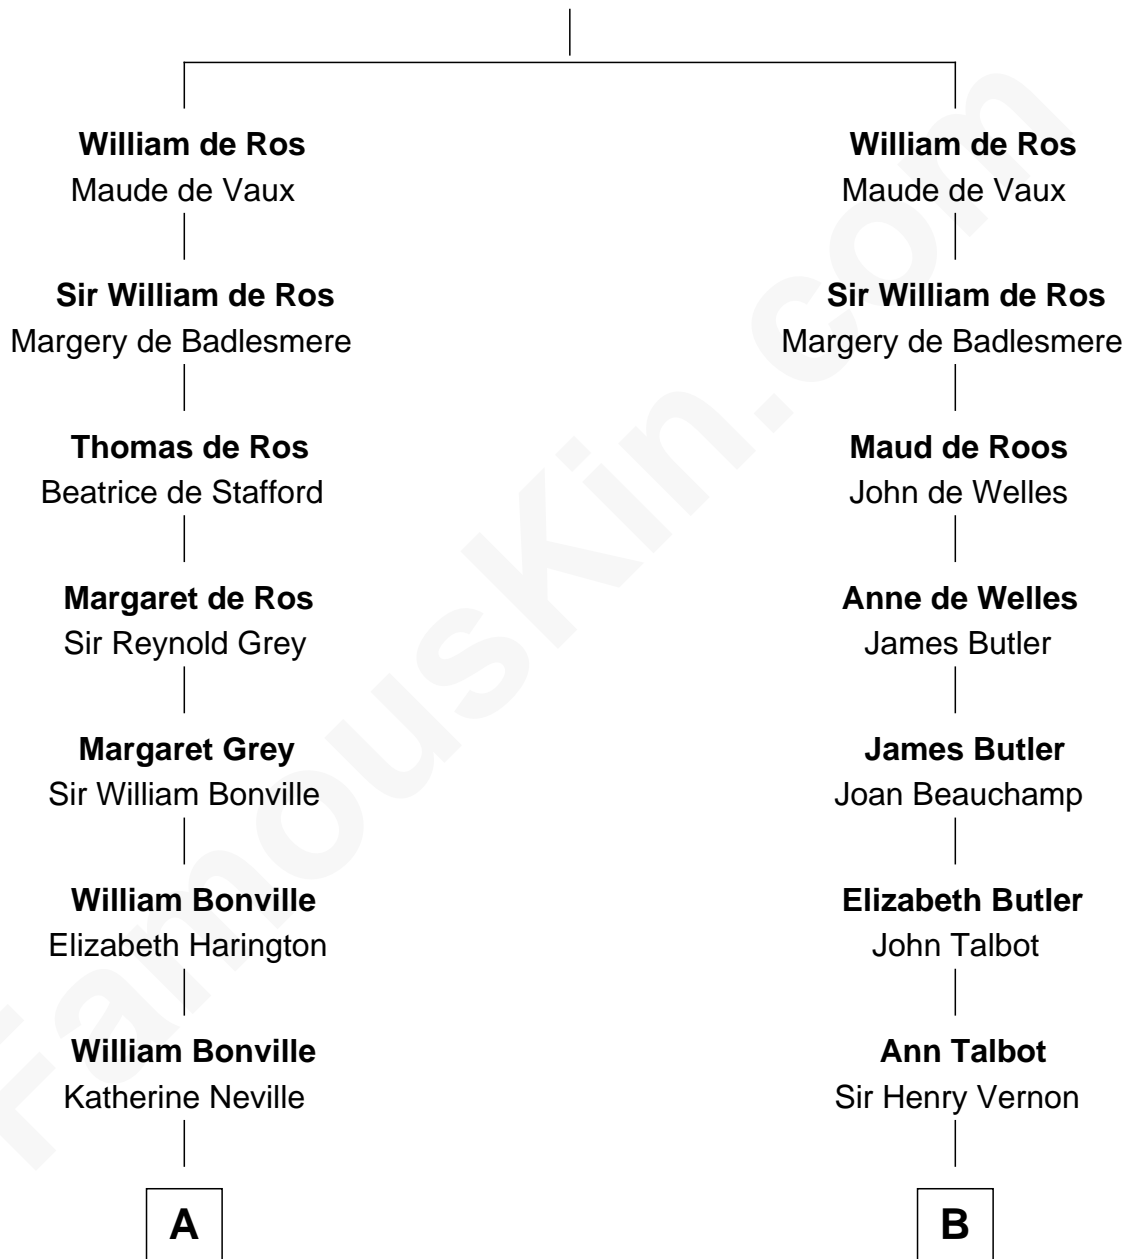

## Relationship Chart of

### Bathsheba (Ruggles) Spooner

*First woman executed for murder in U.S. by non-British government*

16th cousin 5 times removed of

**Lizzie Borden**

*Accused Murderess*

**Sir Robert de Ros**

Isabel de Aubeney

**C**

—  
**Susanna Tripp**

John Vinnicum

—  
**Sarah L. Vinnicum**

Joseph Morse

—  
**Anthony Morse**

Rhoda Morrison

—  
**Sarah Anthony Morse**

Andrew Jackson Borden

—  
**Lizzie Borden**

*Accused Murderess*