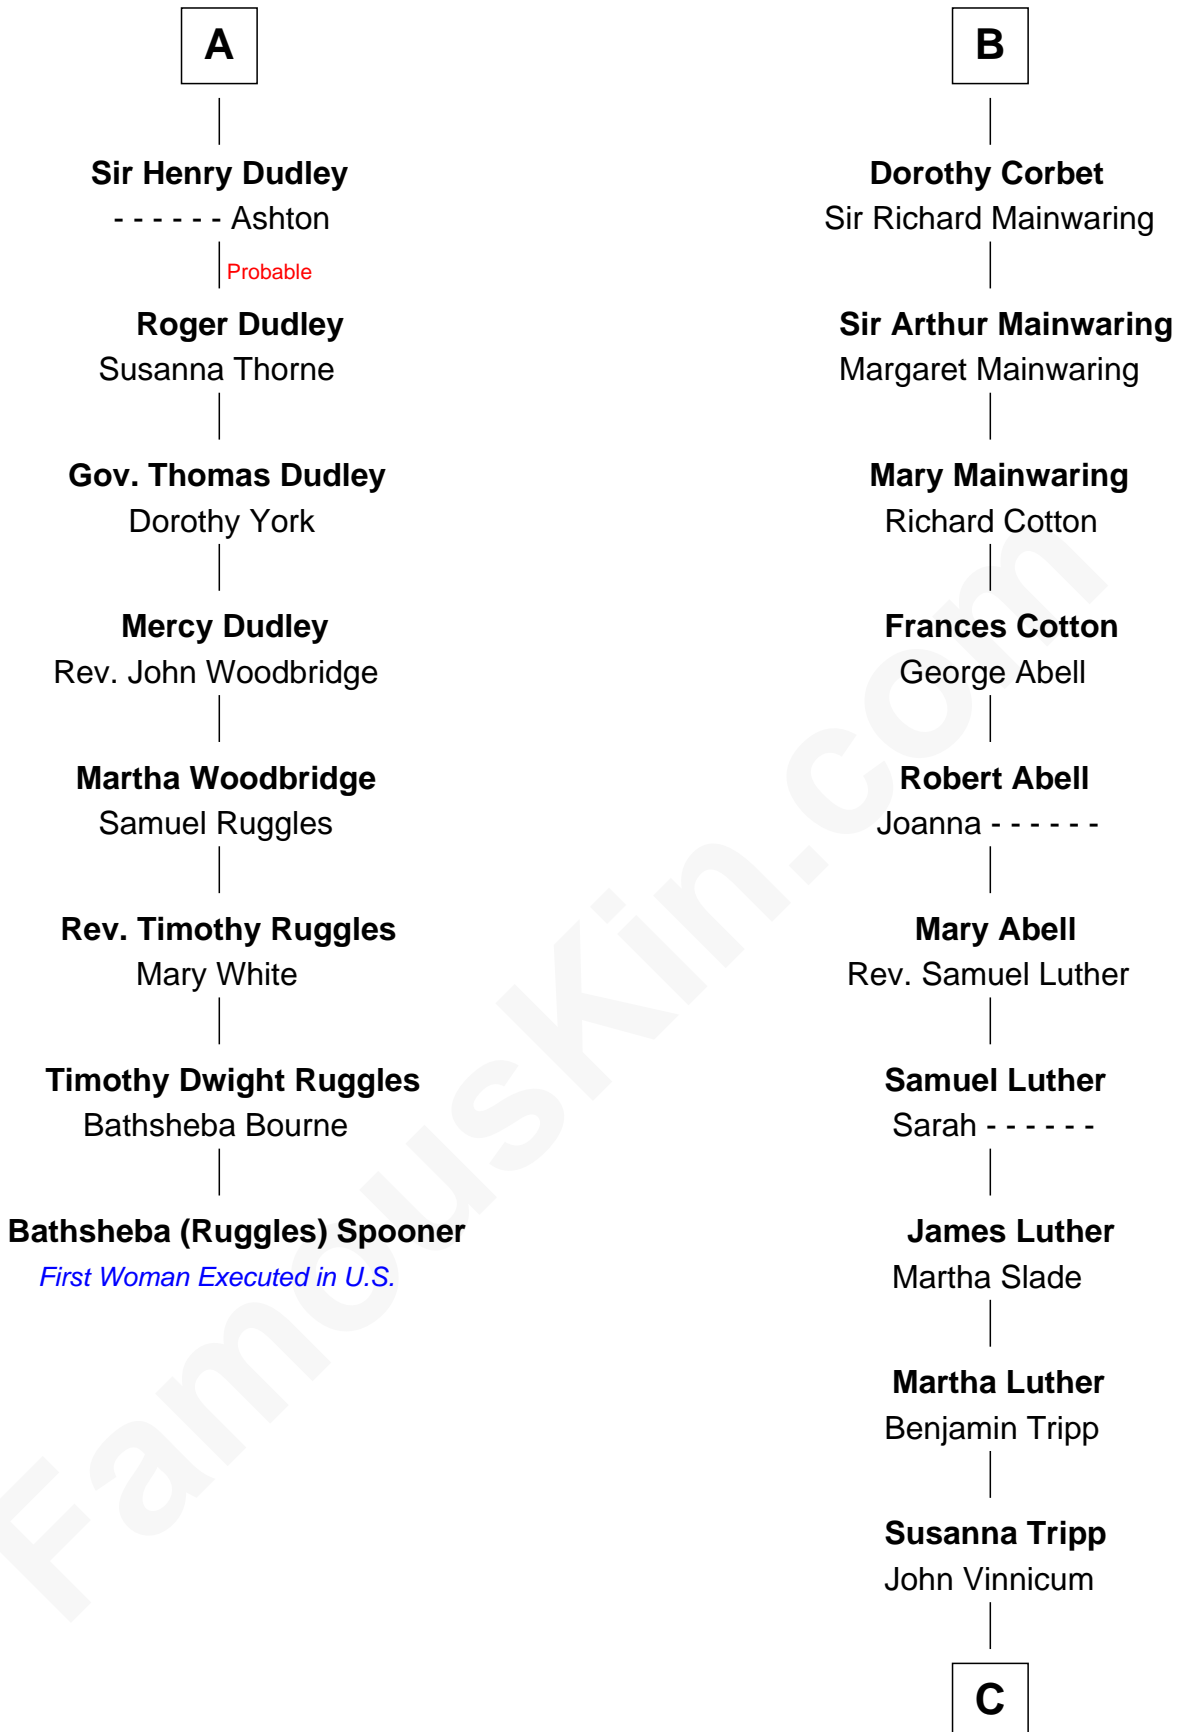

## Relationship Chart of Bathsheba (Ruggles) Spooner

*First woman executed for murder in U.S. by non-British government*

14th cousin 6 times removed of

**Lizzie Borden**

*Accused Murderess*

**C**

—  
**Sarah L. Vinnicum**

Joseph Morse

—  
**Anthony Morse**

Rhoda Morrison

—  
**Sarah Anthony Morse**

Andrew Jackson Borden

—  
**Lizzie Borden**

*Accused Murderess*

FamousKin.com