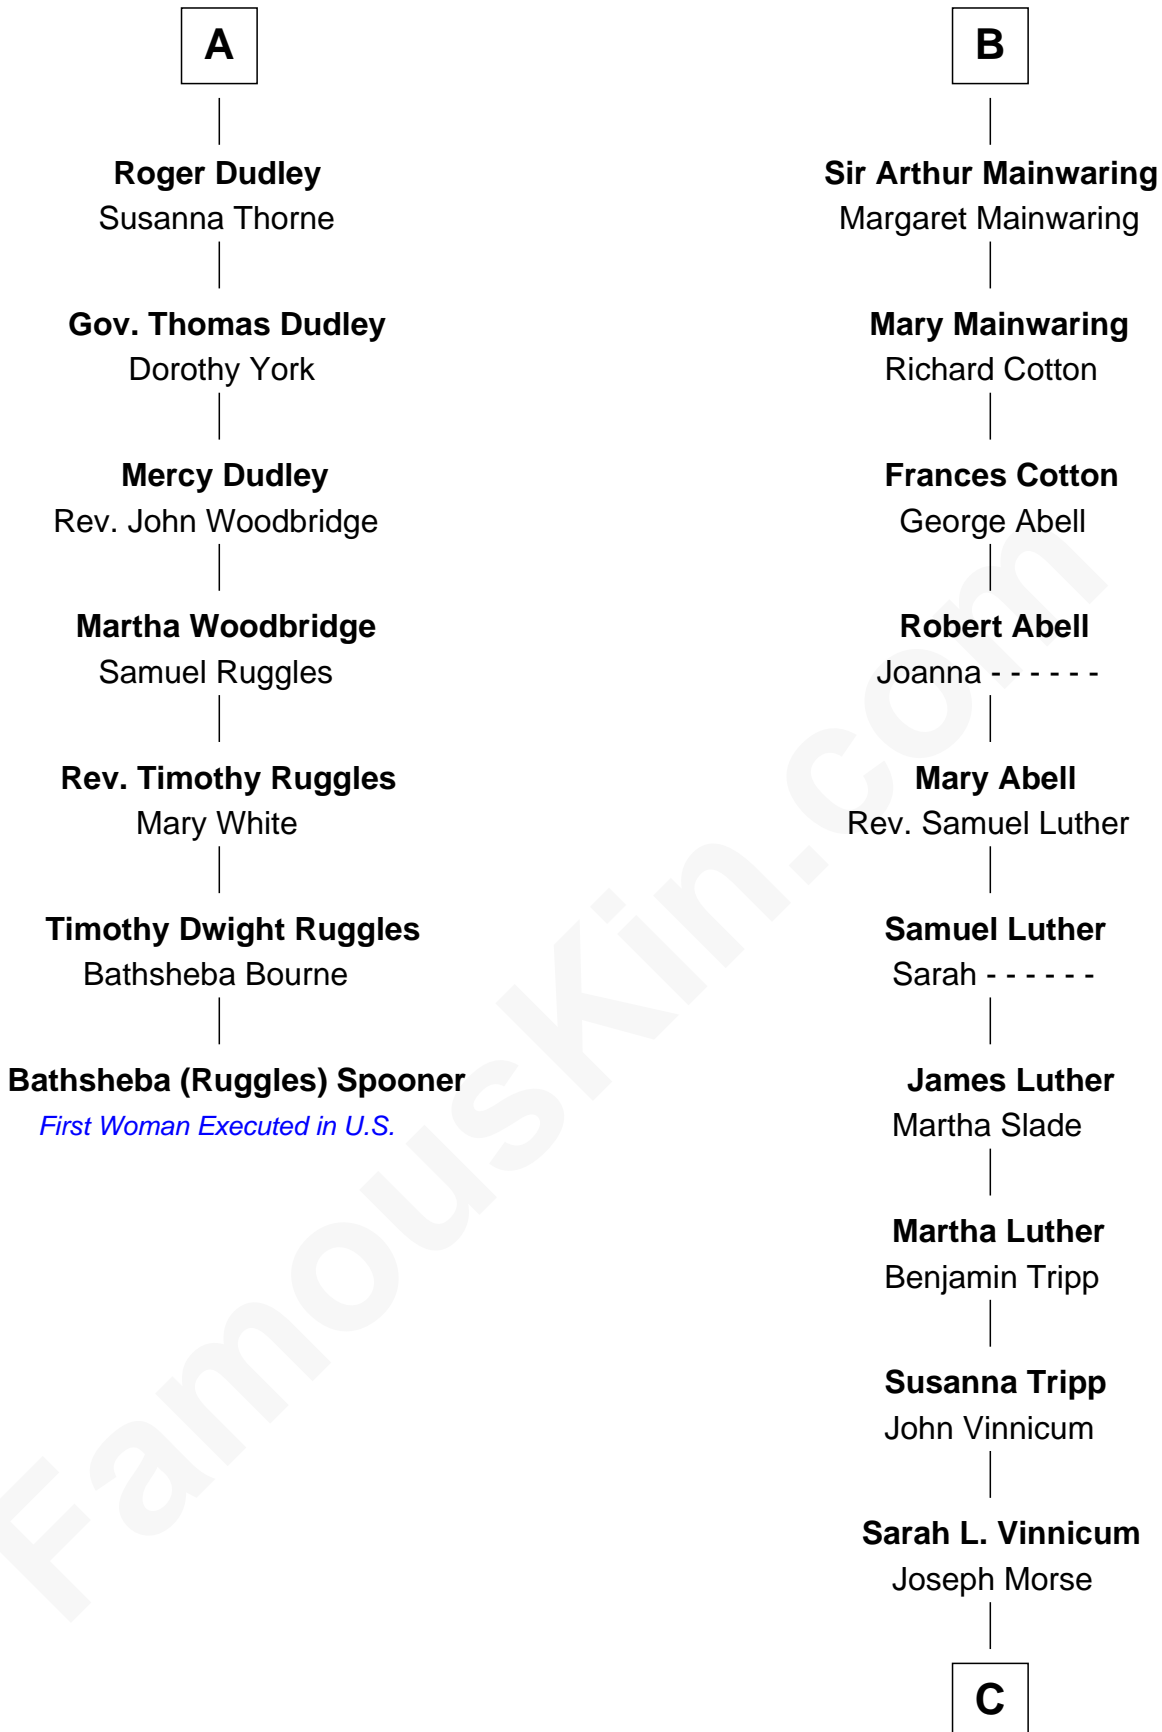

FamousKin.com

Relationship Chart of

Bathsheba (Ruggles) Spooner

First woman executed for murder in U.S. by non-British government

13th cousin 6 times removed of

Lizzie Borden

Accused Murderess

C

Anthony Morse

Rhoda Morrison

Sarah Anthony Morse

Andrew Jackson Borden

Lizzie Borden

Accused Murderess

FamousKin.com