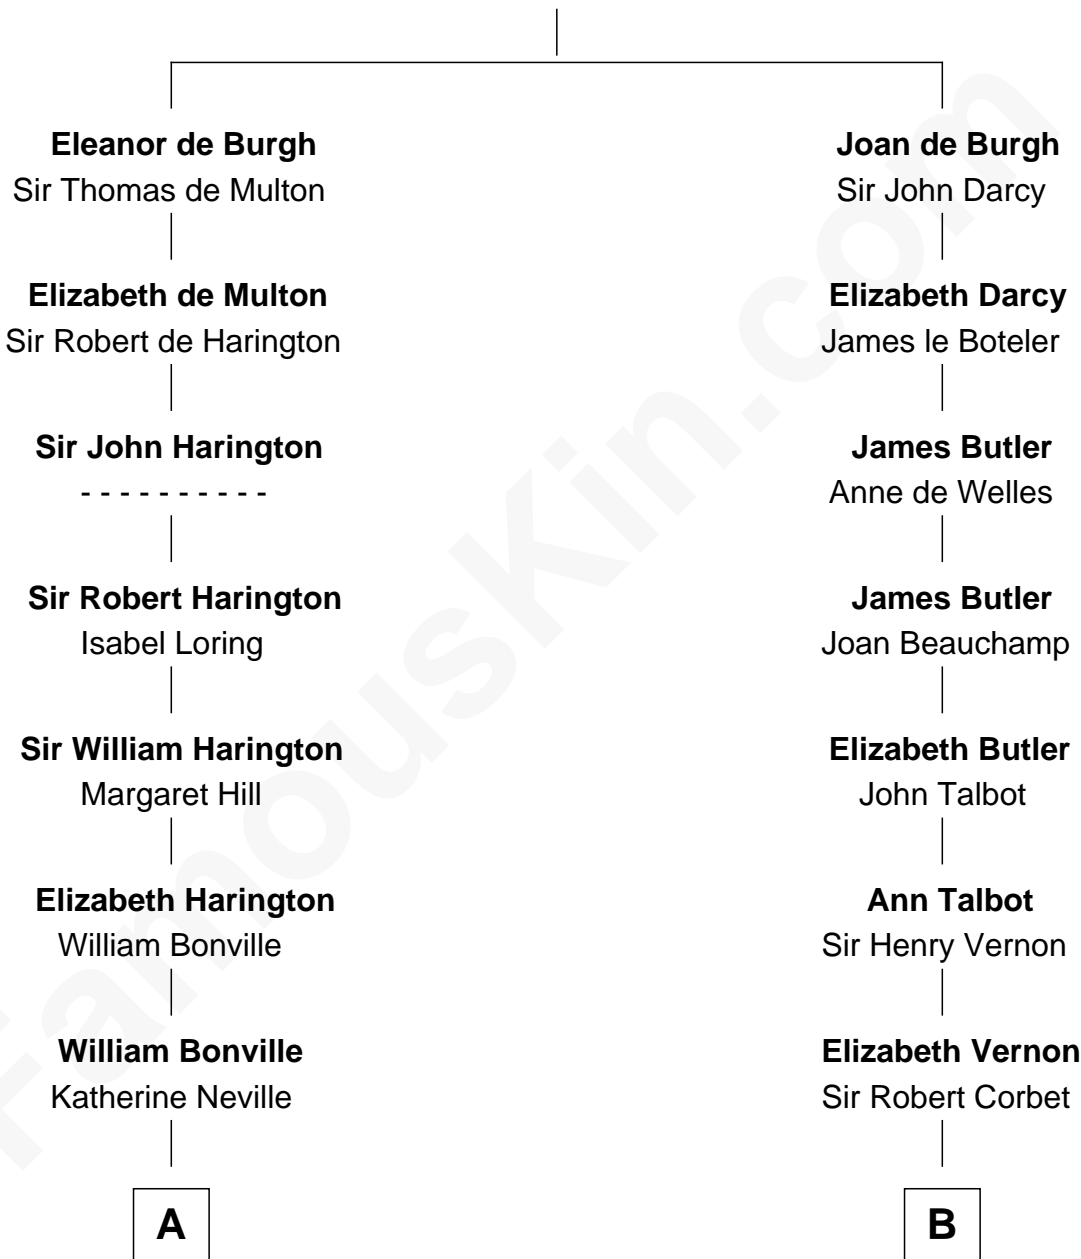

## Relationship Chart of

### Bathsheba (Ruggles) Spooner

*First woman executed for murder in U.S. by non-British government*

16th cousin 4 times removed of

**Lizzie Borden**  
*Accused Murderess*

**Sir Richard de Burgh**  
Margaret - - - - -

**C**

—  
**Sarah L. Vinnicum**

Joseph Morse

—  
**Anthony Morse**

Rhoda Morrison

—  
**Sarah Anthony Morse**

Andrew Jackson Borden

—  
**Lizzie Borden**

*Accused Murderess*

FamousKin.com