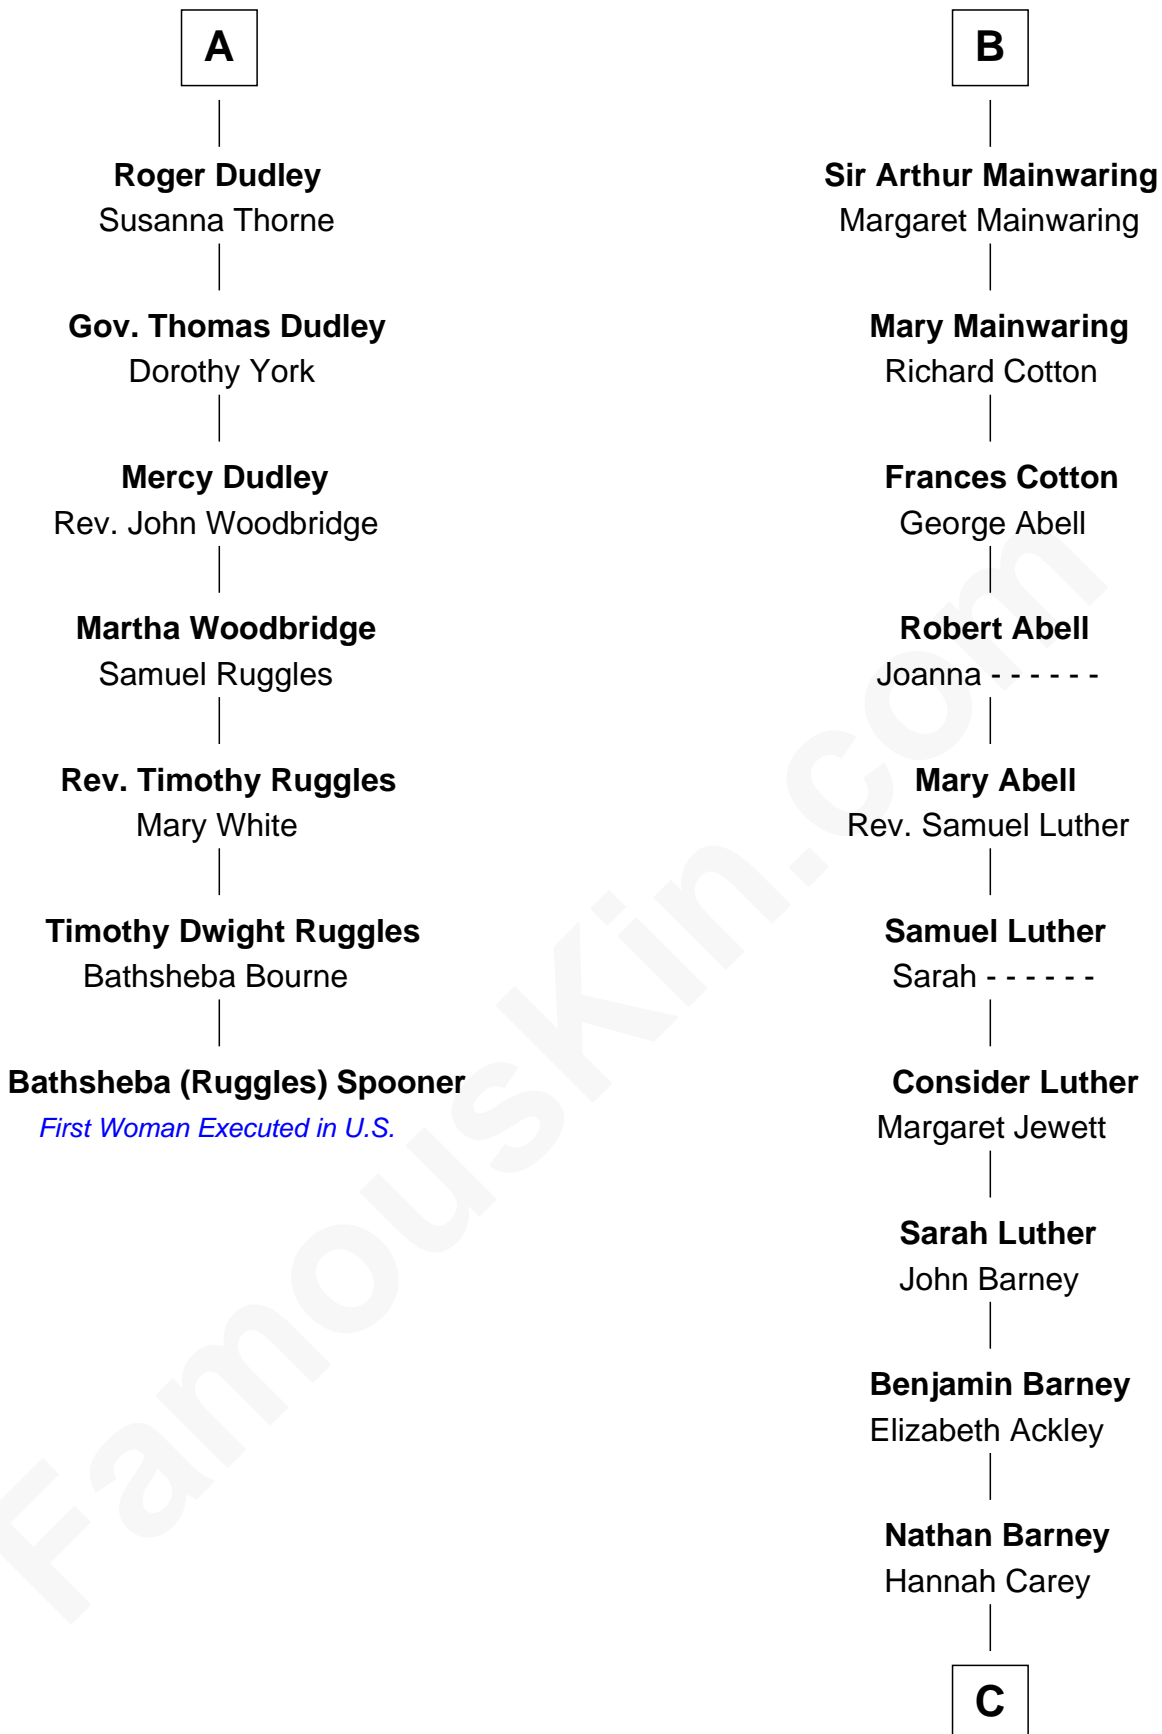

FamousKin.com

Relationship Chart of

Bathsheba (Ruggles) Spooner

First woman executed for murder in U.S. by non-British government

13th cousin 7 times removed of

Elizabeth Montgomery

TV Actress - "Bewitched"

C

Nathan Barney

Mary A. Deverell

Mary Weed Barney

Henry Montgomery

Henry Montgomery

Elizabeth Bryan Allen

Elizabeth Montgomery

TV Actress - "Bewitched"