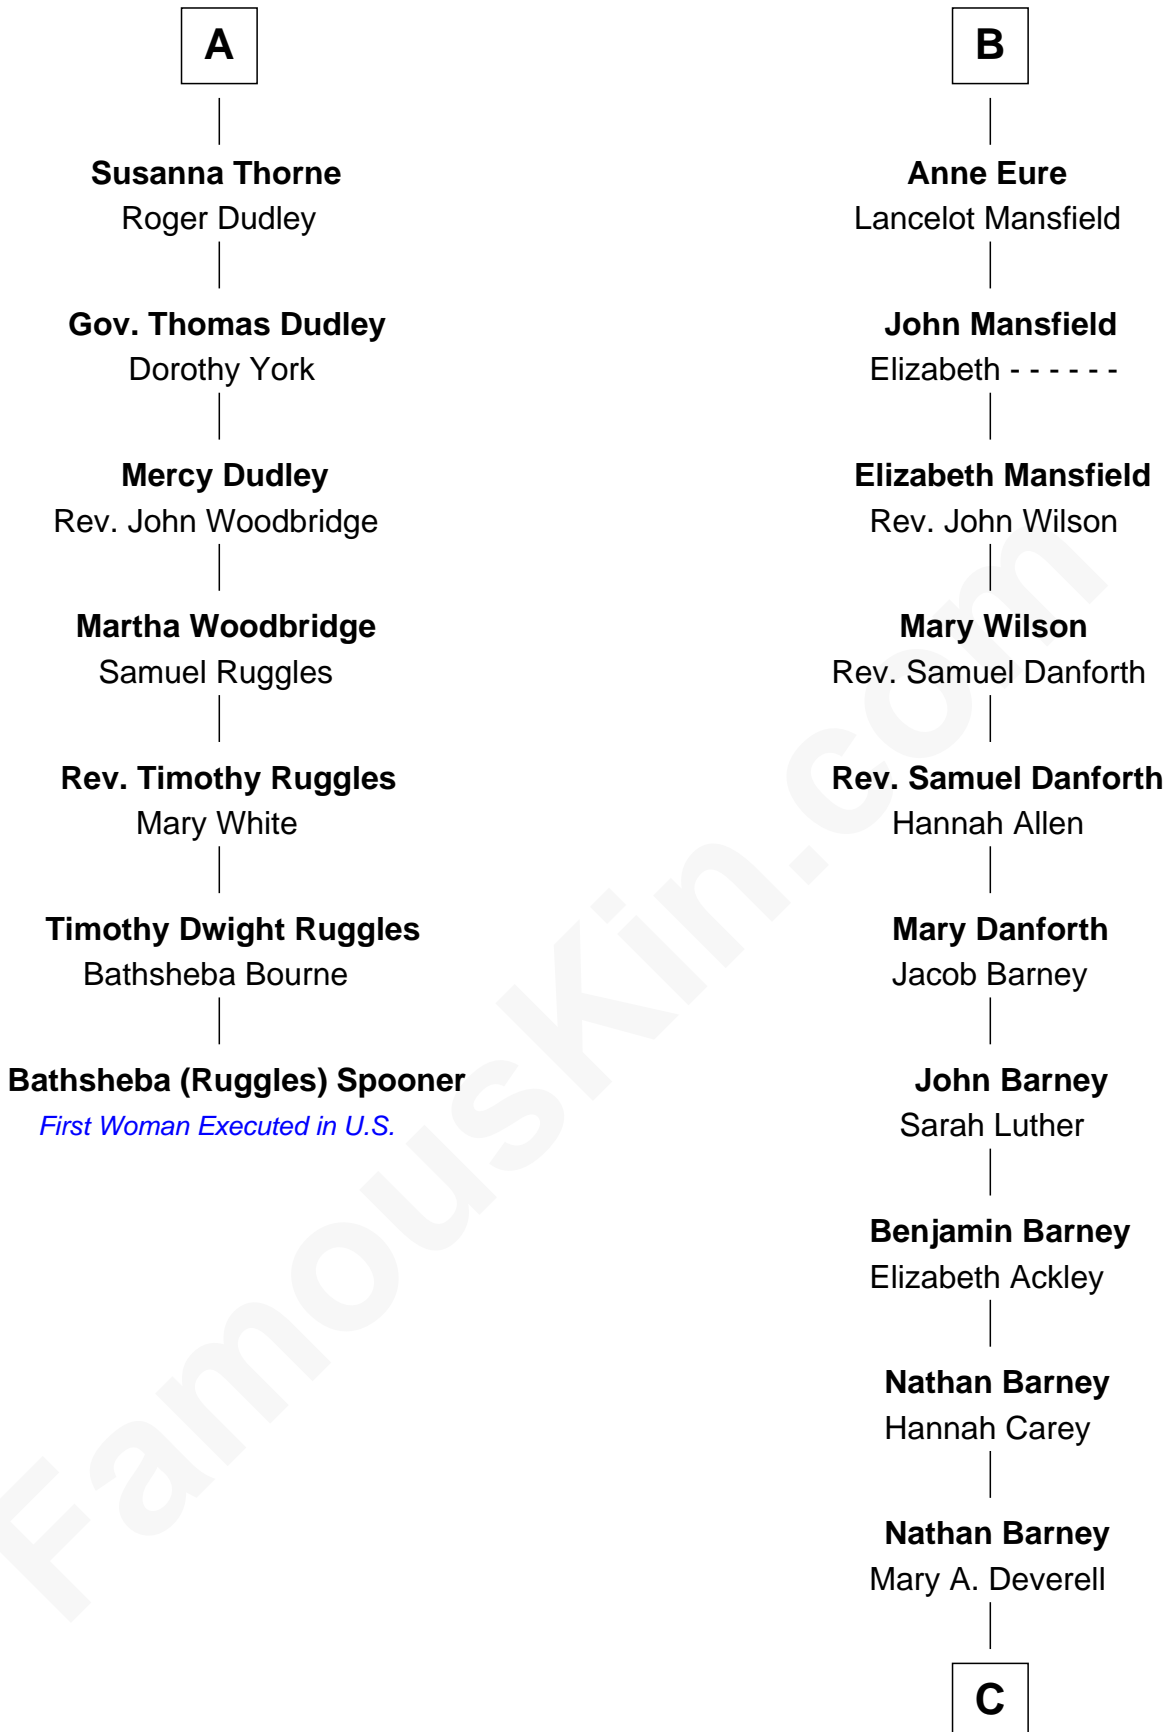

FamousKin.com

Relationship Chart of

Bathsheba (Ruggles) Spooner

First woman executed for murder in U.S. by non-British government

13th cousin 6 times removed of

Elizabeth Montgomery
TV Actress - "Bewitched"

Sir John Grey
Avice Marmion

Maud Grey
Sir Thomas Harcourt

Sir Thomas Harcourt
Jane Fraunceys

Sir Richard Harcourt
Edith St. Clair

Alice Harcourt
William Bessiles

Elizabeth Bessiles
Richard Fettiplace

Anne Fettiplace
Edward Purefoy

Mary Purefoy
Thomas Thorne

A

Sir Robert Grey
Lora de St. Quintin

Elizabeth Grey
Henry FitzHugh

Sir William FitzHugh
Margery Willoughby

Maud FitzHugh
Sir William Bowes

Sir Ralph Bowes
Margery Conyers

Sir Ralph Bowes
Elizabeth Clifford

Margery Bowes
Sir Ralph Eure

B

C

—
Mary Weed Barney

Henry Montgomery

—
Henry Montgomery

Elizabeth Bryan Allen

—
Elizabeth Montgomery