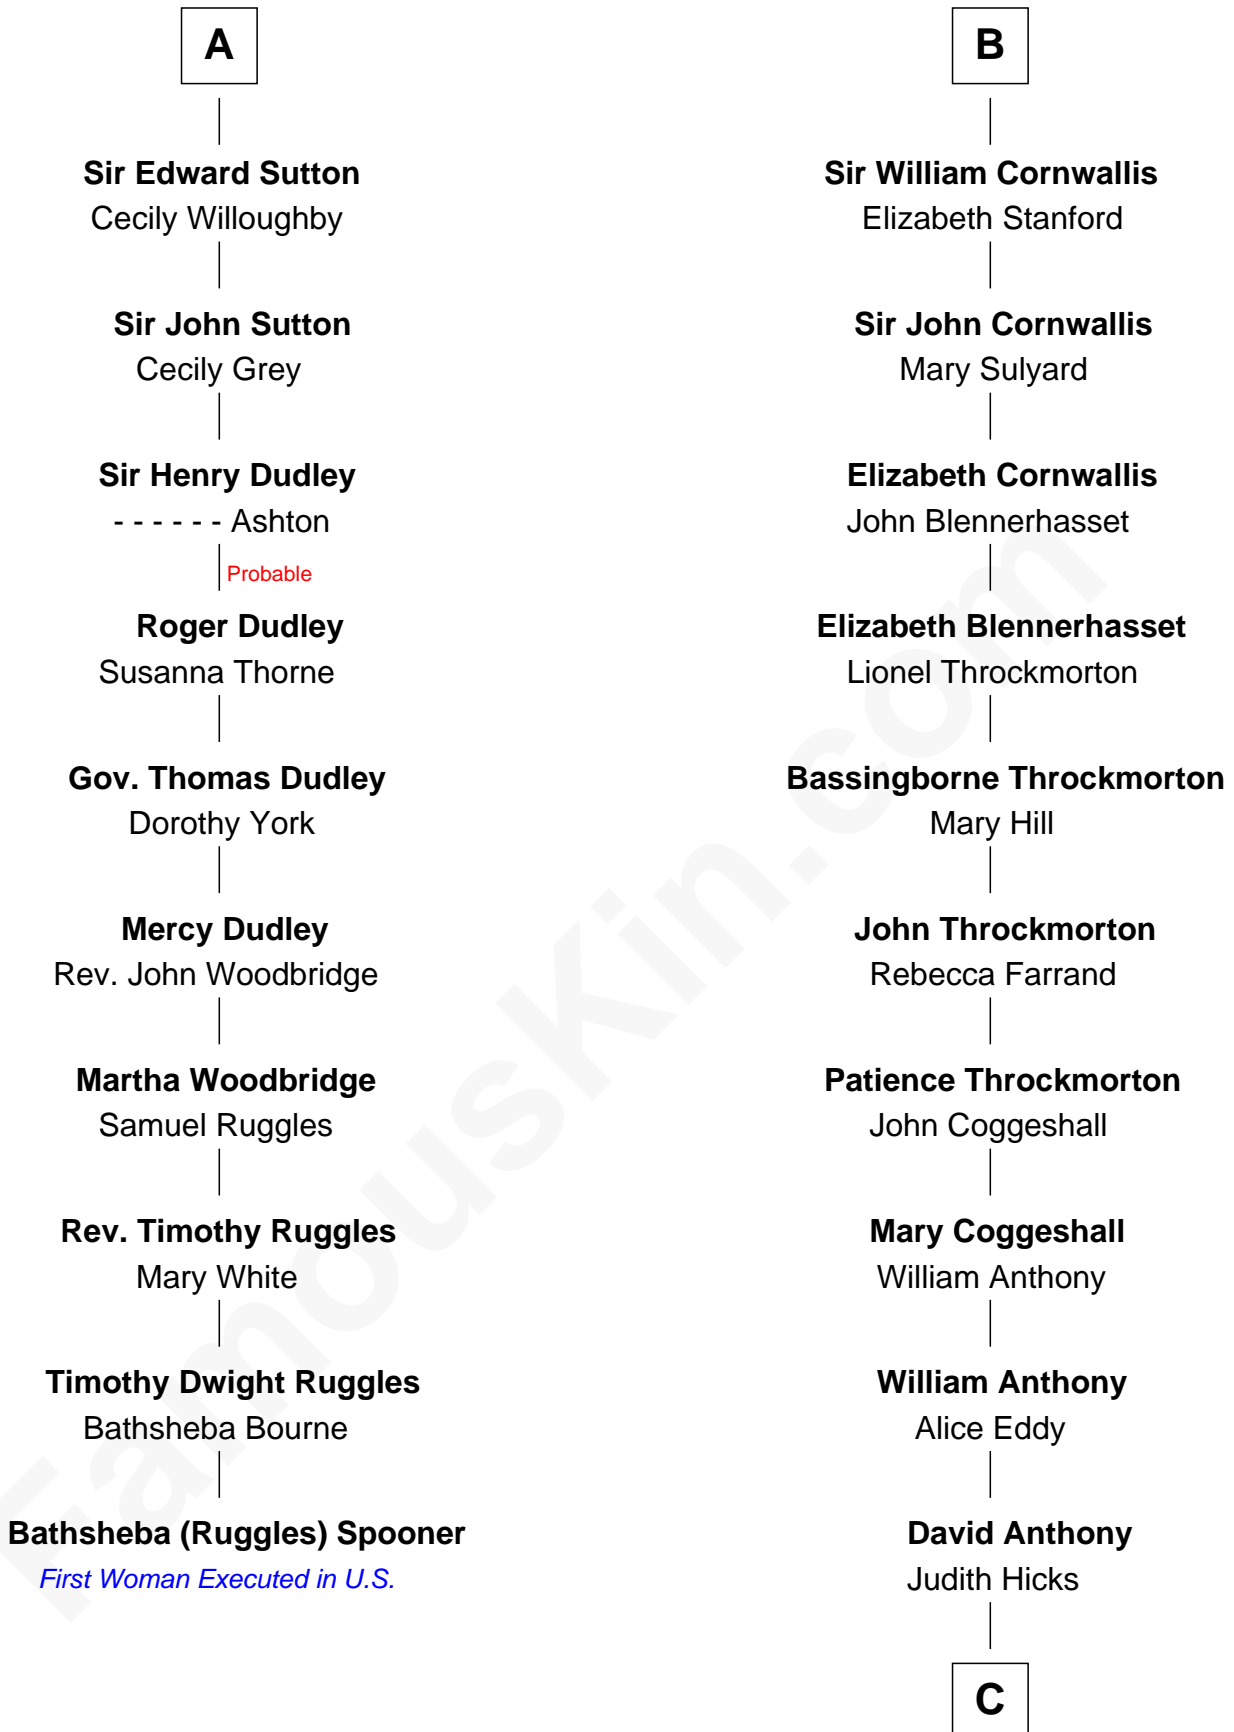

FamousKin.com

Relationship Chart of

Bathsheba (Ruggles) Spooner

First woman executed for murder in U.S. by non-British government.

16th cousin 3 times removed of

Susan B. Anthony
Women's Rights Advocate

C

Humphrey Anthony

Hannah Lapham

Daniel Anthony

Lucy Read

Susan B. Anthony

Women's Rights Advocate

FamousKin.com