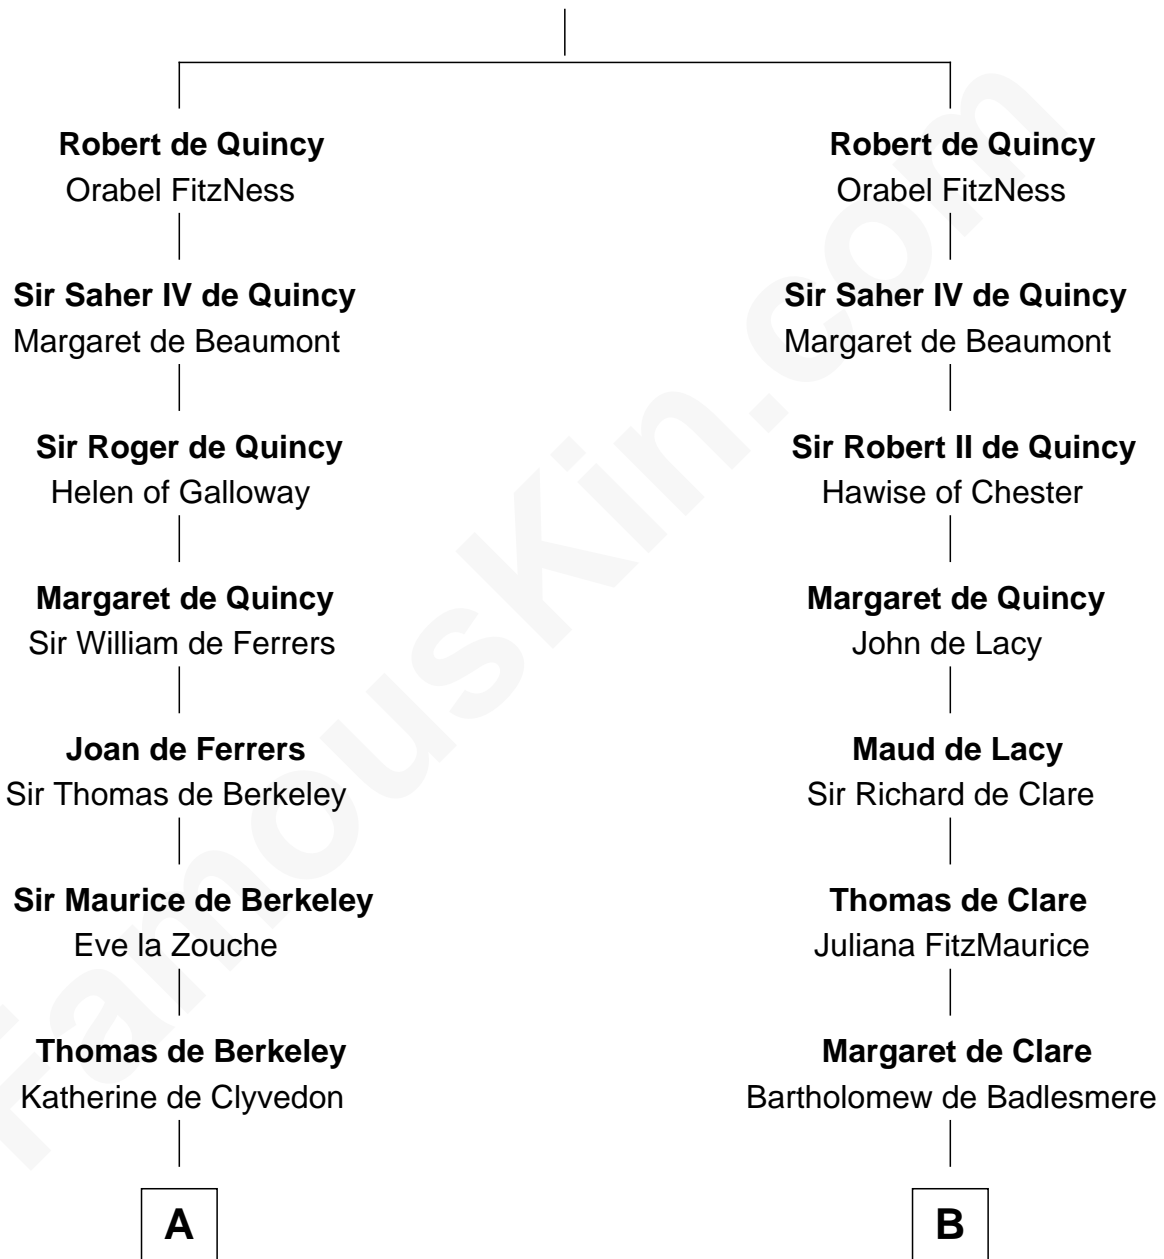

FamousKin.com

Relationship Chart of

Bathsheba (Ruggles) Spooner

First woman executed for murder in U.S. by non-British government

18th cousin 1 time removed of

Rev. George Burroughs

Executed for Witchcraft, Salem 1692

Saher I de Quincy

Maud de St. Liz

C

Rev. Timothy Ruggles

Mary White

Timothy Dwight Ruggles

Bathsheba Bourne

Bathsheba (Ruggles) Spooner

First Woman Executed in U.S.

D

Nathaniel Burrough

Rebecca Stiles

Rev. George Burroughs

Salem Witch Trials 1692

FamousKin.com