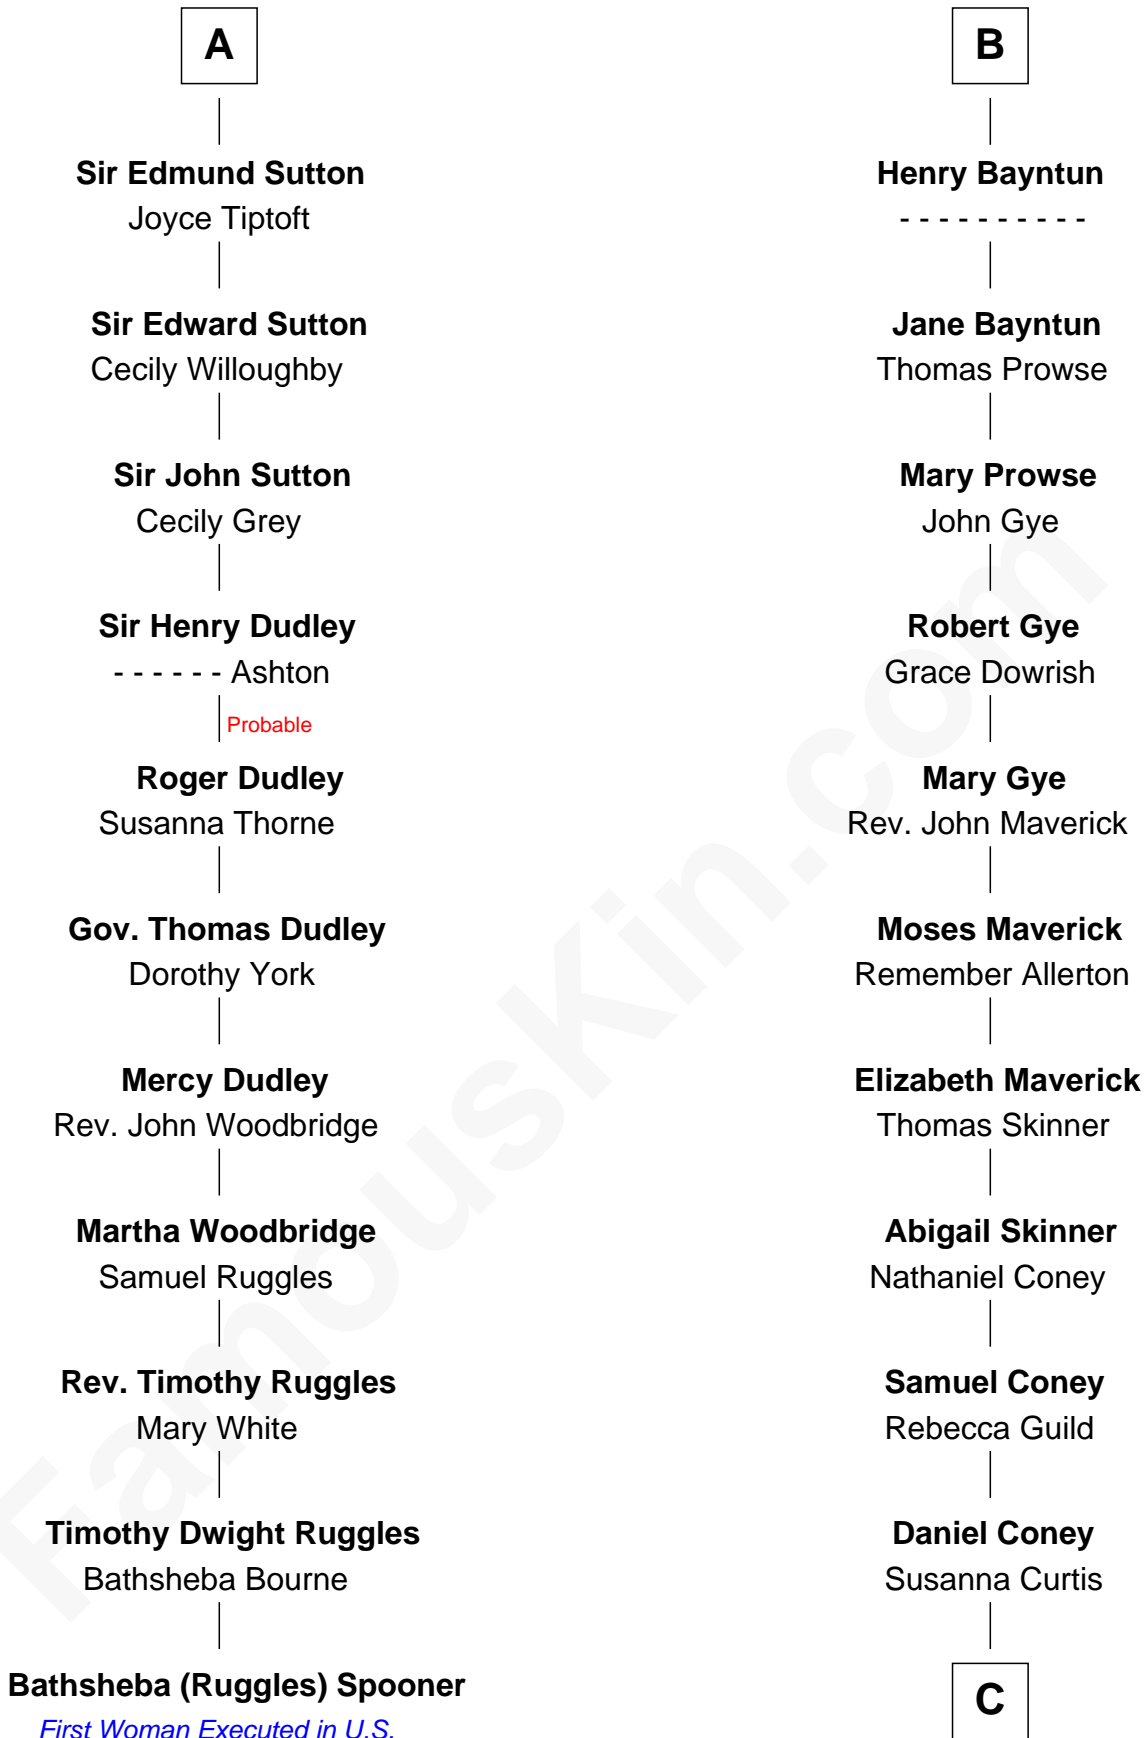

## Relationship Chart of

### Bathsheba (Ruggles) Spooner

*First woman executed for murder in U.S. by non-British government*

**17th cousin 2 times removed of**

**Melville Fuller**

*8th Chief Justice of the U.S. Supreme Court*

**C**

**Paulina Bass Coney**

Nathan Weston

**Catherine Martin Weston**

Frederick Augustus Fuller

**Melville Fuller**

*8th U.S. Chief Justice*

FamousKin.com