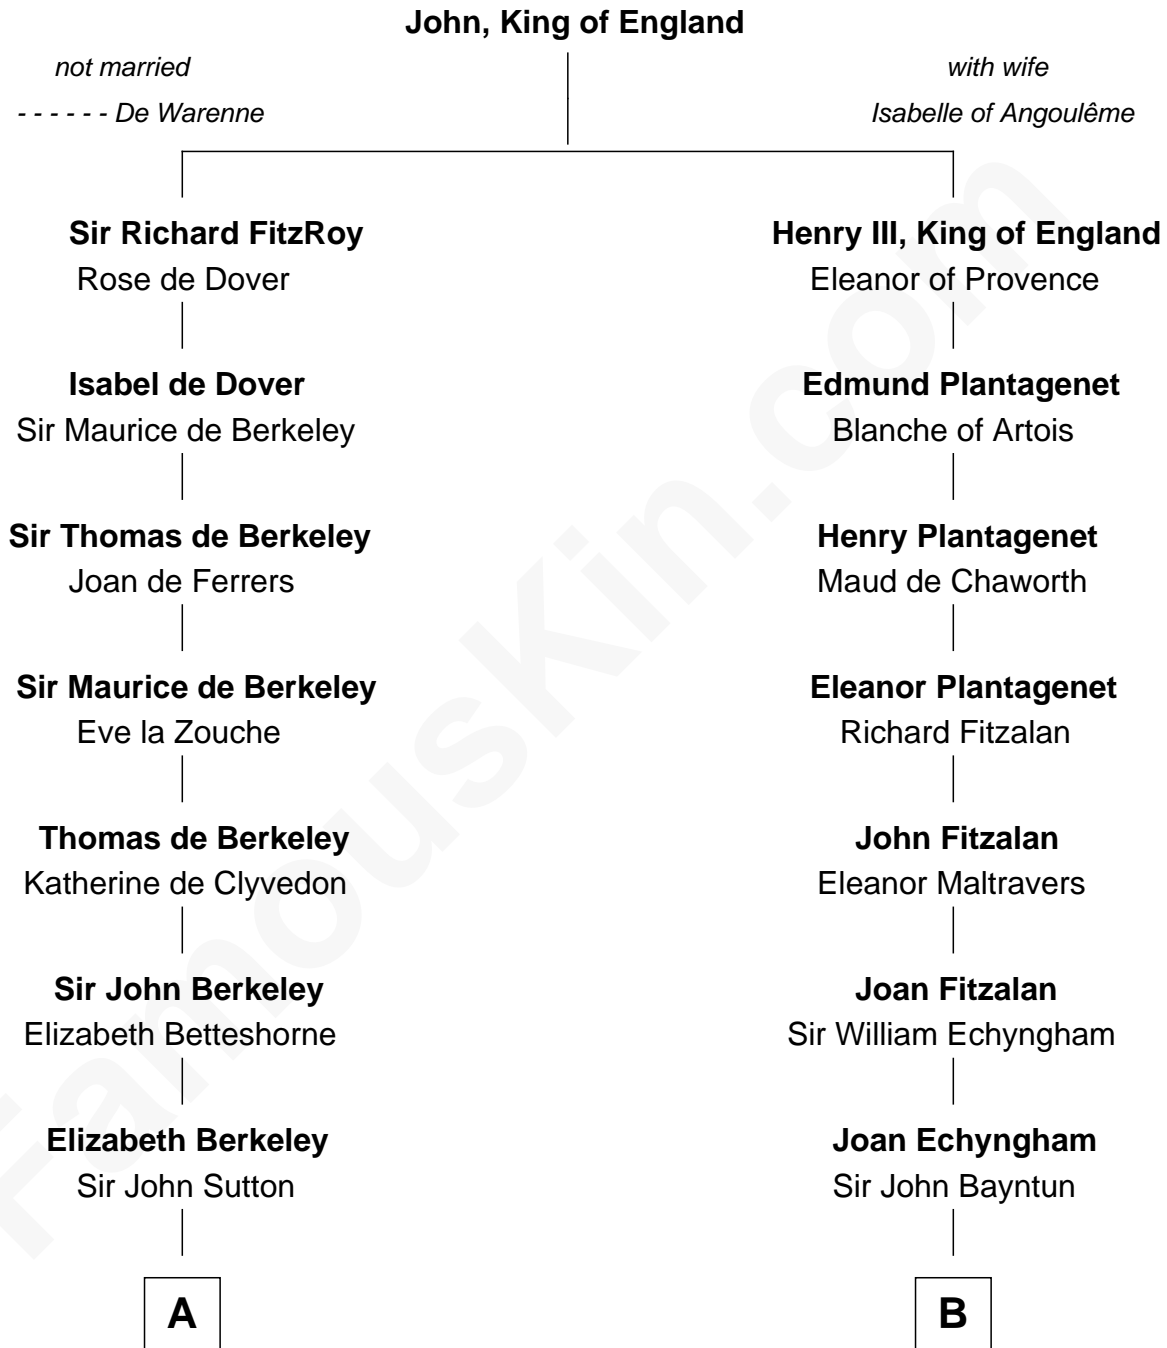

## Relationship Chart of

### Bathsheba (Ruggles) Spooner

*First woman executed for murder in U.S. by non-British government*

**17th cousin 2 times removed of**

**Melville Fuller**

*8th Chief Justice of the U.S. Supreme Court*

**C**