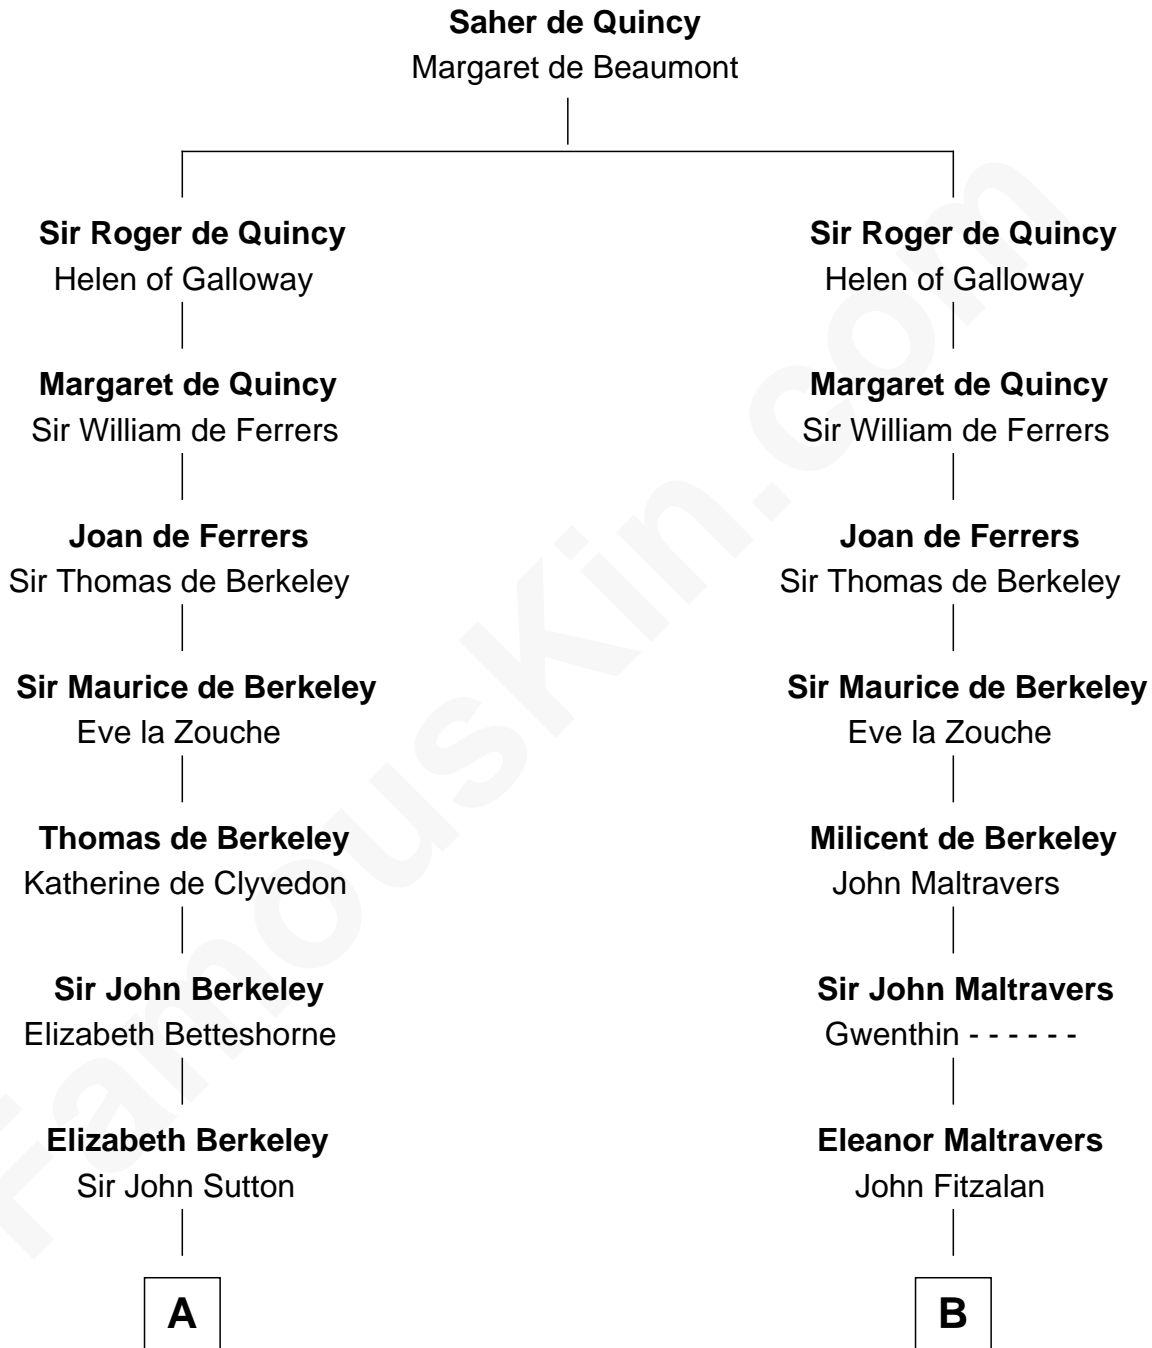

FamousKin.com

Relationship Chart of

Bathsheba (Ruggles) Spooner

First woman executed for murder in U.S. by non-British government

17th cousin 4 times removed of

Melville Fuller

8th Chief Justice of the U.S. Supreme Court

C

Samuel Coney

Rebecca Guild

Daniel Coney

Susanna Curtis

Paulina Bass Coney

Nathan Weston

Catherine Martin Weston

Frederick Augustus Fuller

Melville Fuller

8th U.S. Chief Justice

FamousKin.com