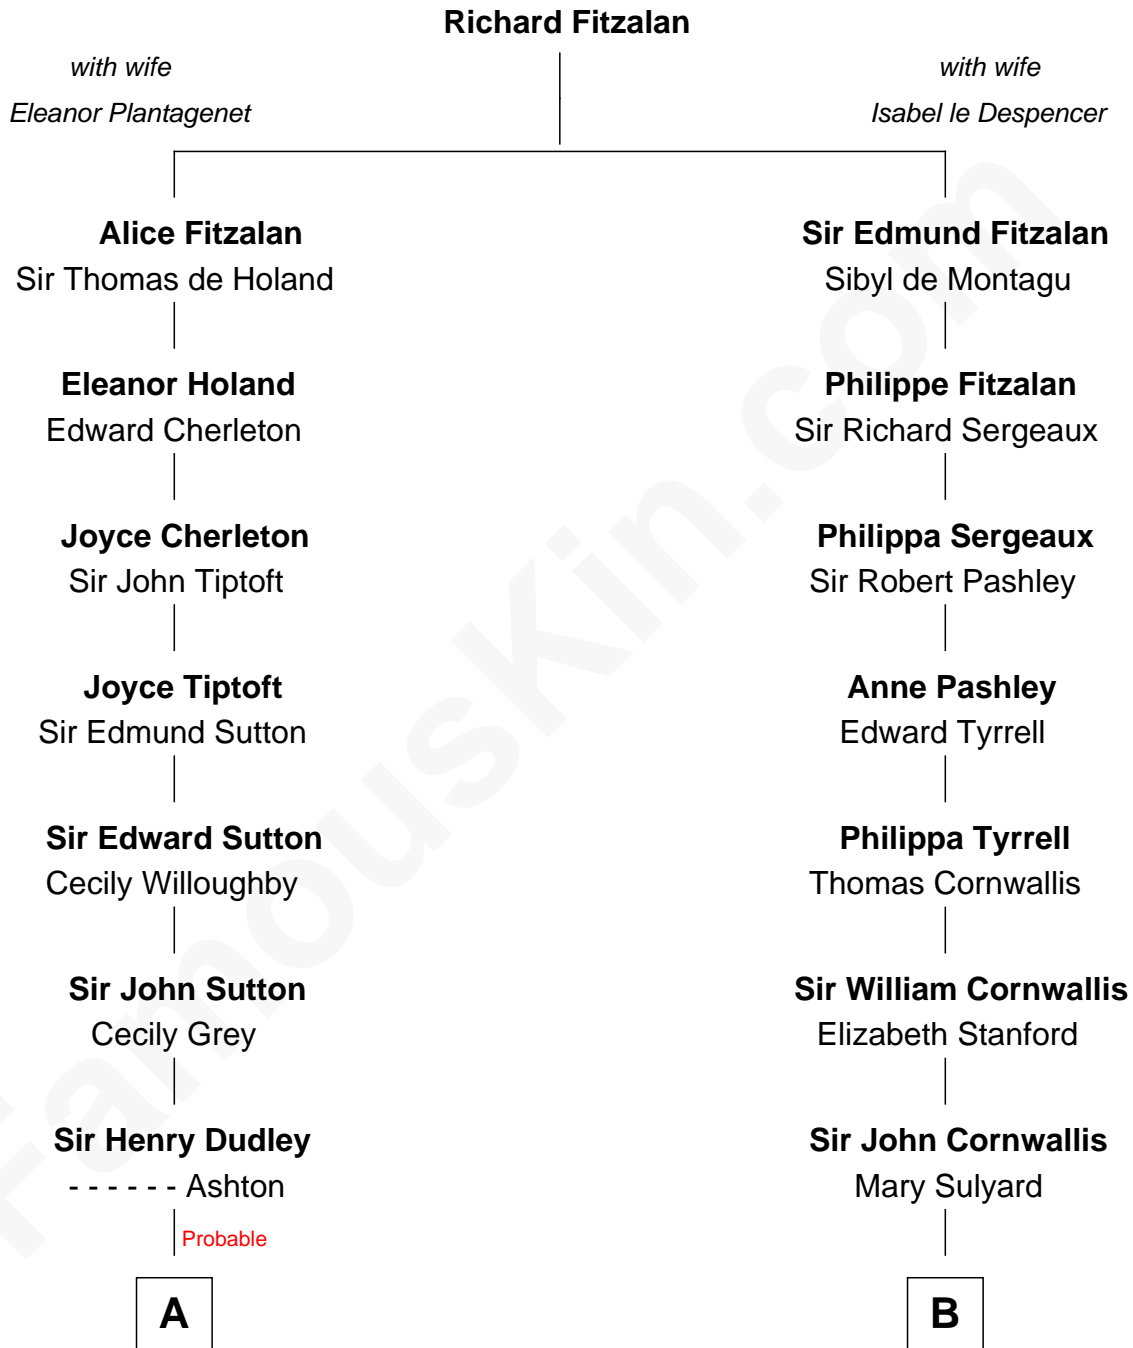

# FamousKin.com

## Relationship Chart of Bathsheba (Ruggles) Spooner

*First woman executed for murder in U.S. by non-British government*

13th cousin 6 times removed of

**Ben Ames Williams**

*Novelist and Short Story Author*