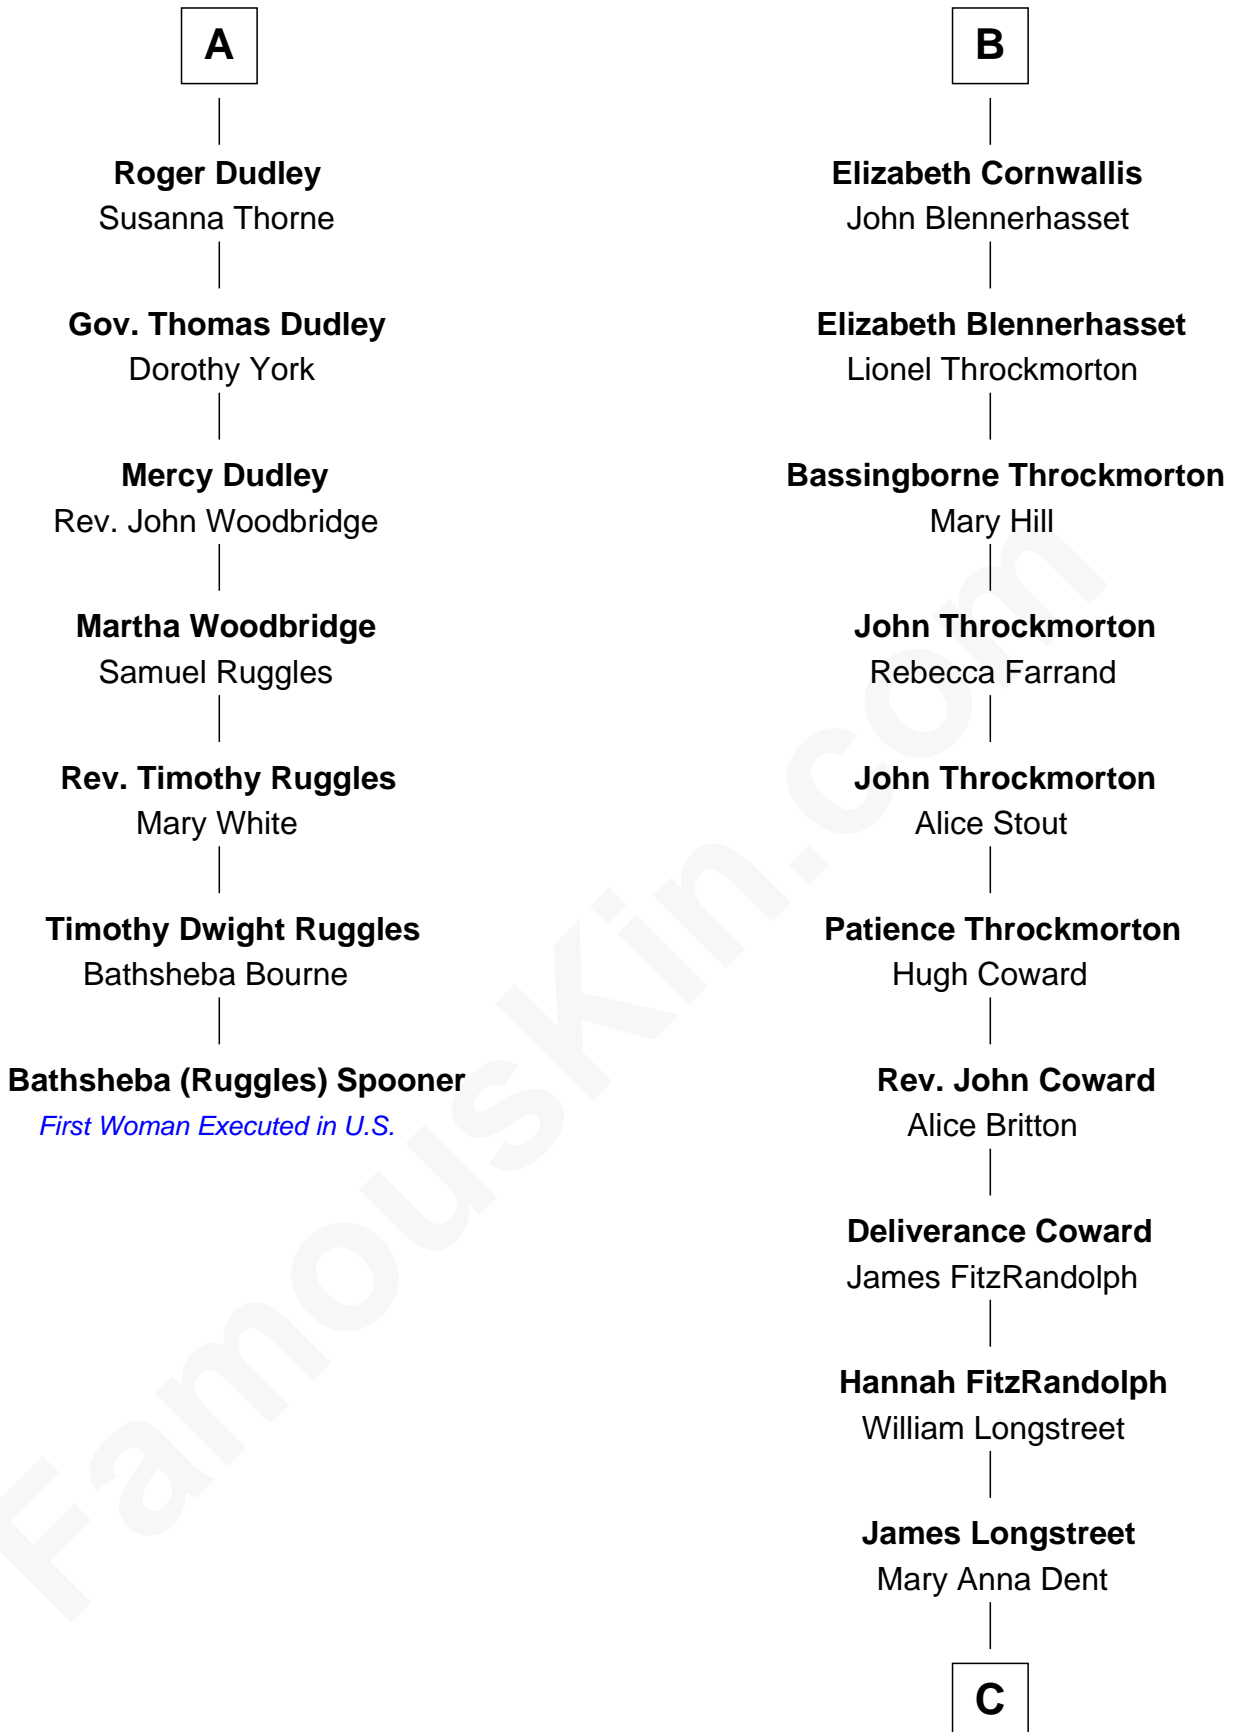

## Relationship Chart of Bathsheba (Ruggles) Spooner

*First woman executed for murder in U.S. by non-British government*

13th cousin 6 times removed of

**Ben Ames Williams**

*Novelist and Short Story Author*

**C**

—  
**Sarah Jane Longstreet**  
Charles Bingley Ames

—  
**Sarah Marshall Ames**  
Daniel Webster Williams

—  
**Ben Ames Williams**  
*Novelist and Short Story Author*

FamousKin.com