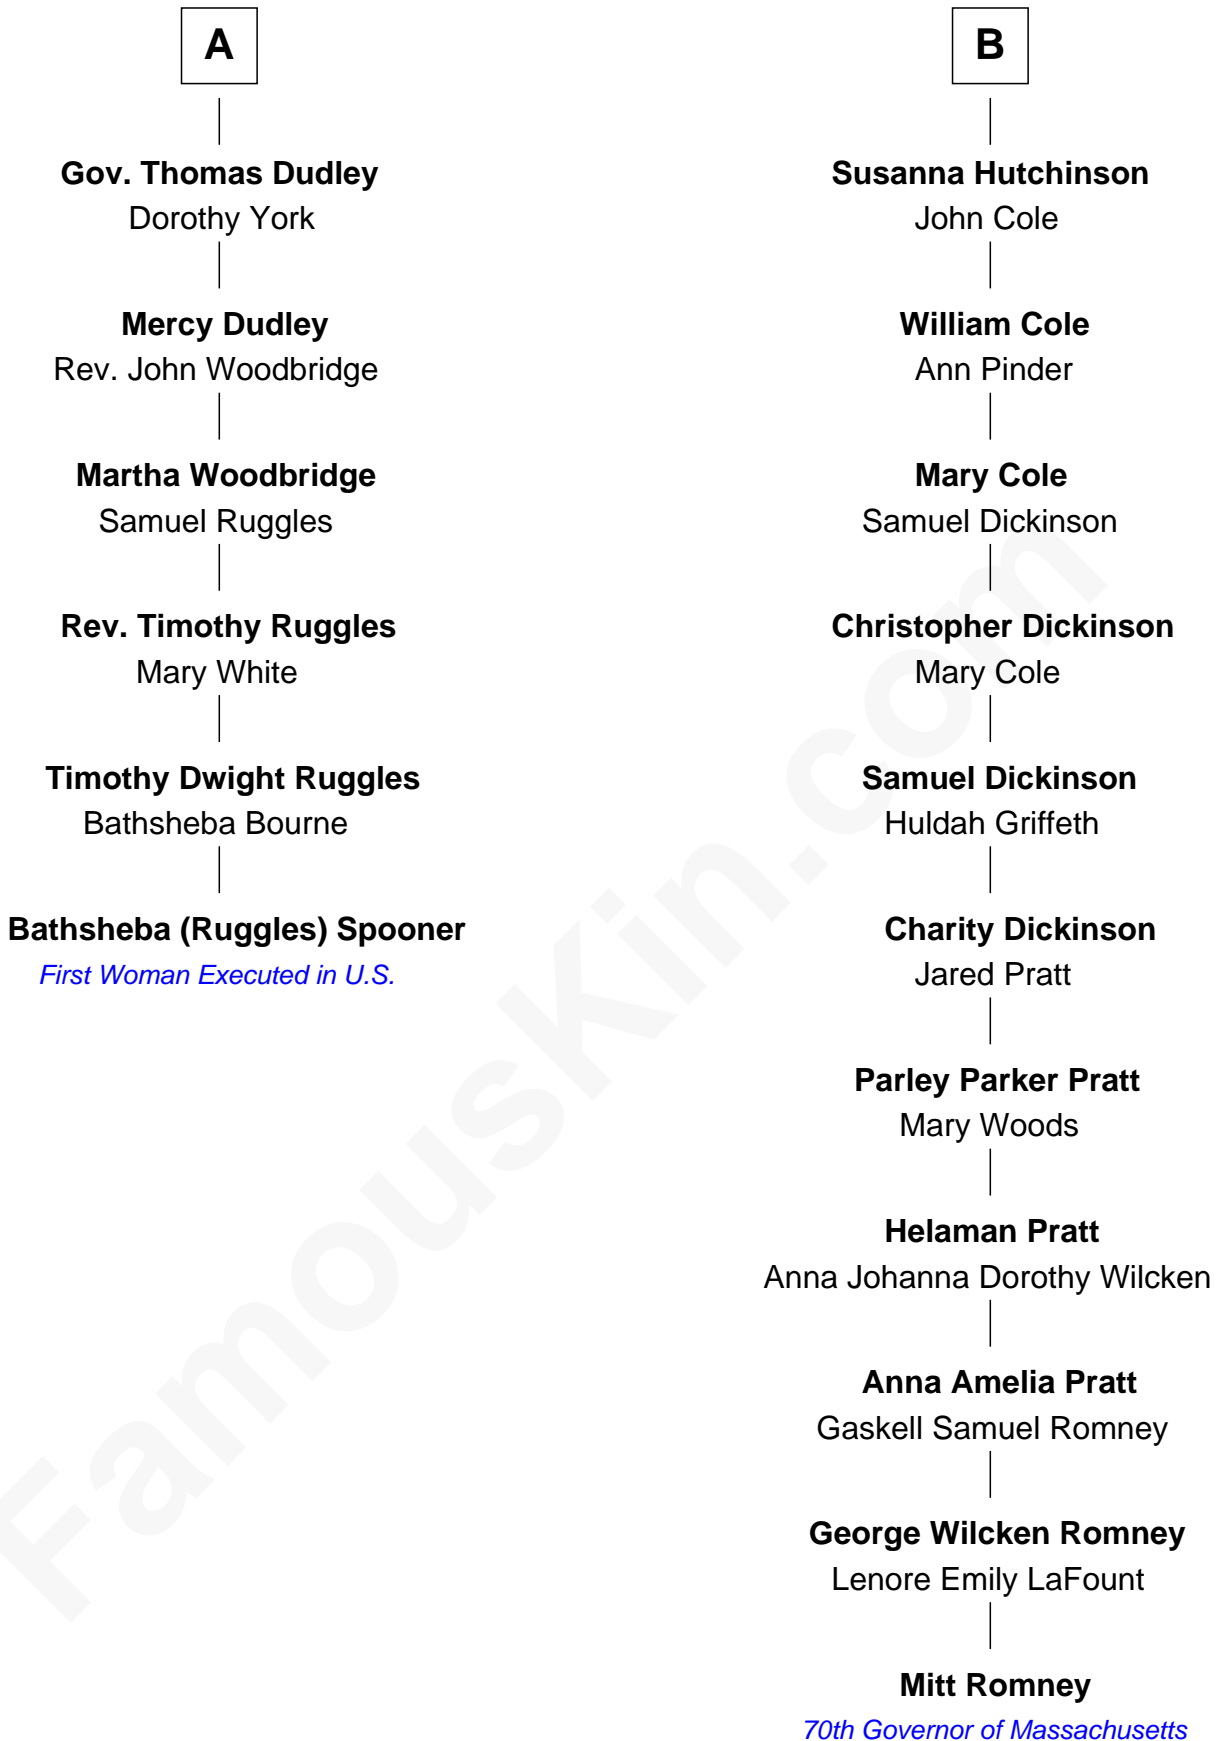

### Bathsheba (Ruggles) Spooner

*First woman executed for murder in U.S. by non-British government*

12th cousin 5 times removed of

**Mitt Romney**

*70th Governor of Massachusetts*

**Sir Walter Blount**

Sancha de Ayala

**Sir John Sutton**

Cecily Grey

**Sir Henry Dudley**

----- Ashton

Probable

**Roger Dudley**

Susanna Thorne

**A**

**Sir Thomas Blount**

Margaret de Gresley

**Sir Thomas Blount**

Agnes Hawley

**Anne Blount**

William Marbury

**Robert Marbury**

Katherine Williamson

**William Marbury**

Agnes Lenton

**Rev. Francis Marbury**

Bridget Dryden

**Anne Marbury**

William Hutchinson

**B**

Mitt Romney photo by [Gage Skidmore](#) (CC BY-SA 3.0)