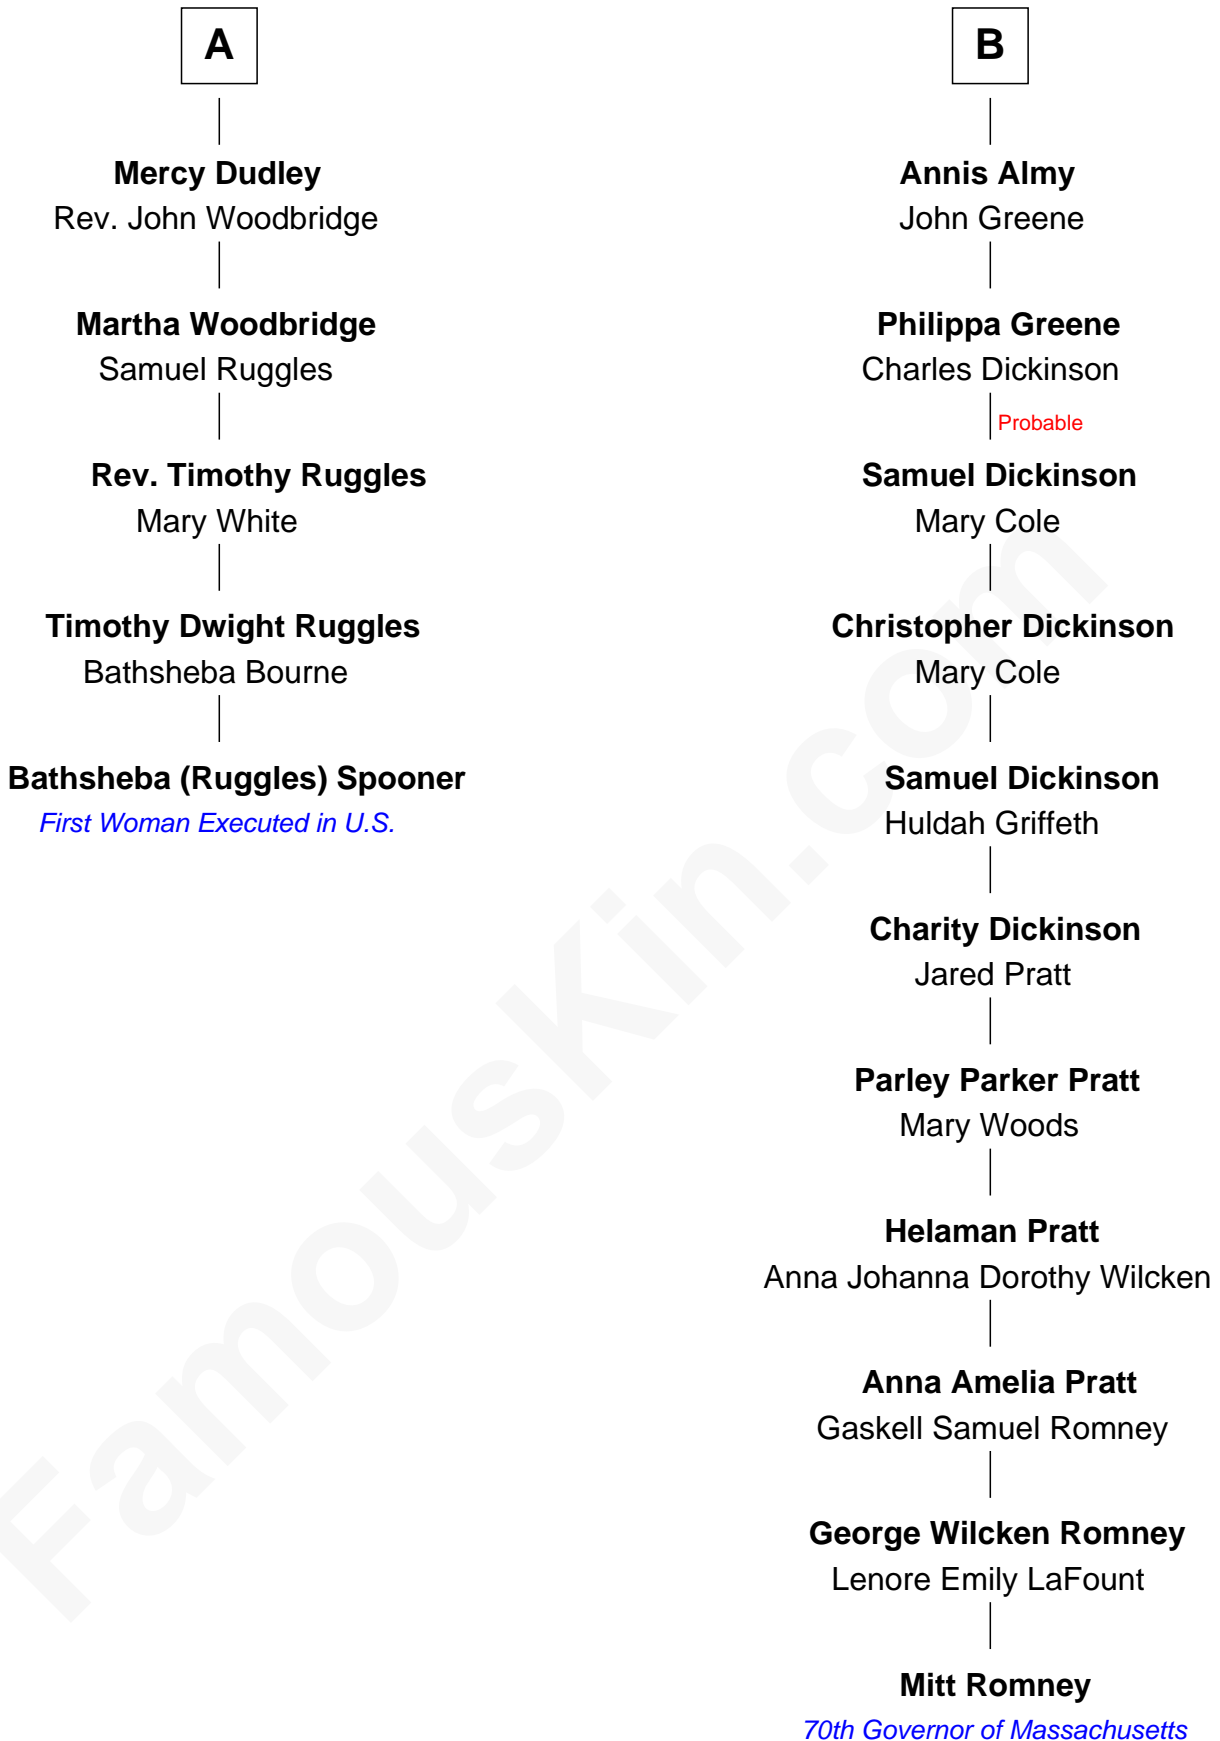

FamousKin.com

Relationship Chart of

Bathsheba (Ruggles) Spooner

First woman executed for murder in U.S. by non-British government

11th cousin 6 times removed of

Mitt Romney

70th Governor of Massachusetts

Mitt Romney photo by [Gage Skidmore](#) (CC BY-SA 3.0)