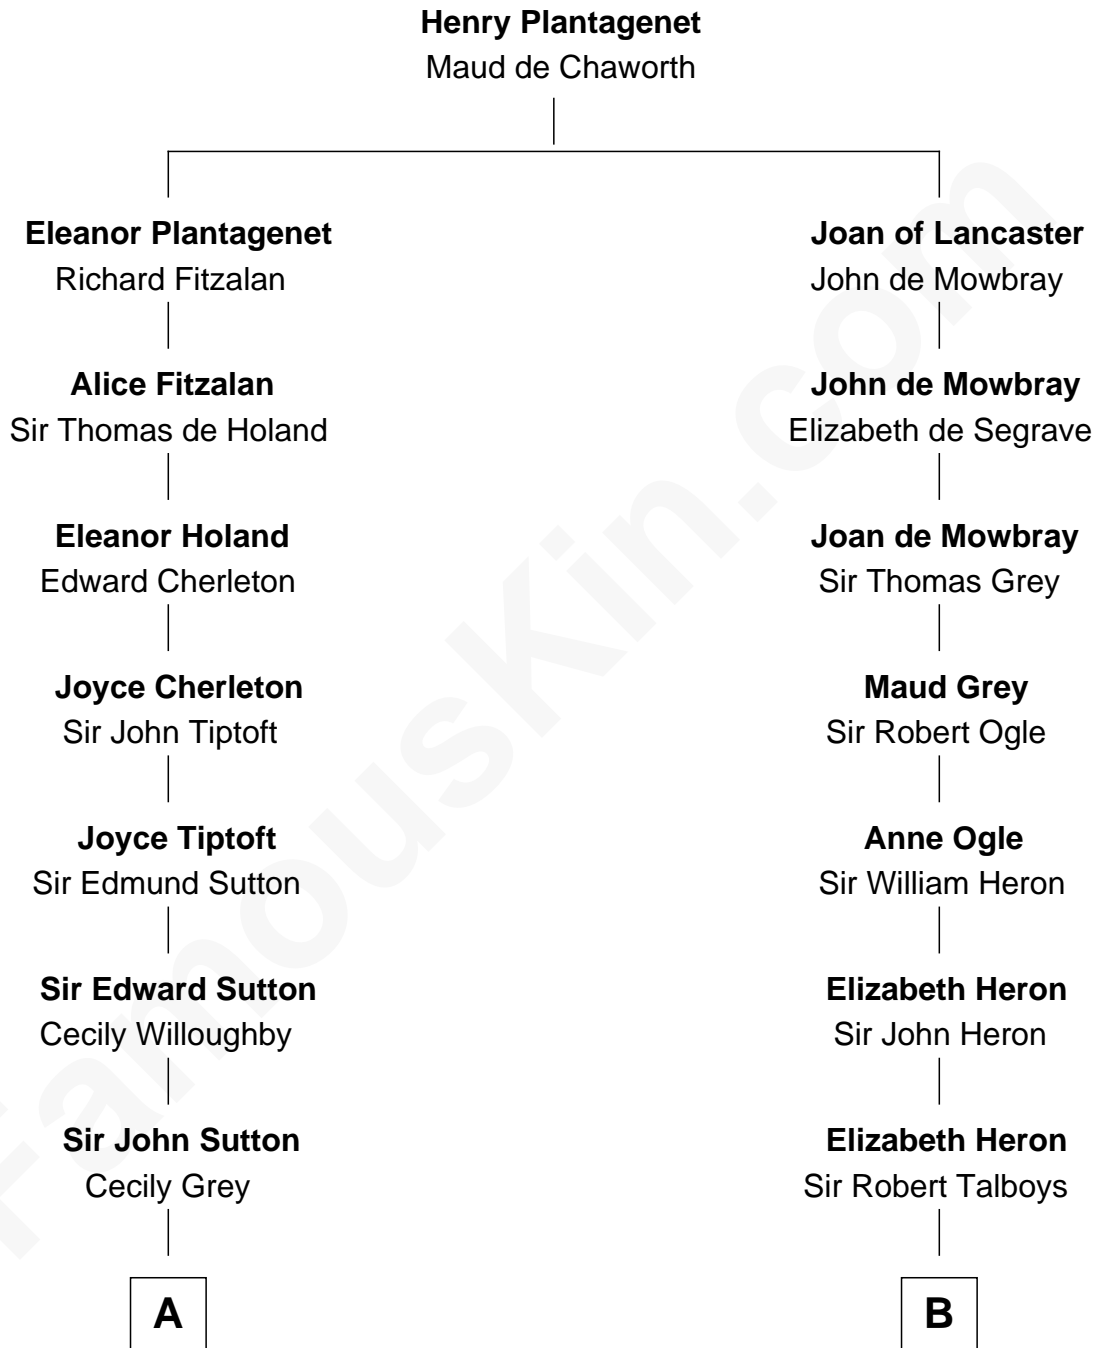

FamousKin.com

Relationship Chart of Bathsheba (Ruggles) Spooner

First woman executed for murder in U.S. by non-British government

14th cousin 7 times removed of

Mitt Romney

70th Governor of Massachusetts

C

Clarissa Minerva Duzette

Lewis Robison

Charles Edward Robison

Rosetta Mary Berry

Alma Luella Robison

Harold Arundel LaFount

Lenore Emily LaFount

George Wilcken Romney

Mitt Romney

70th Governor of Massachusetts