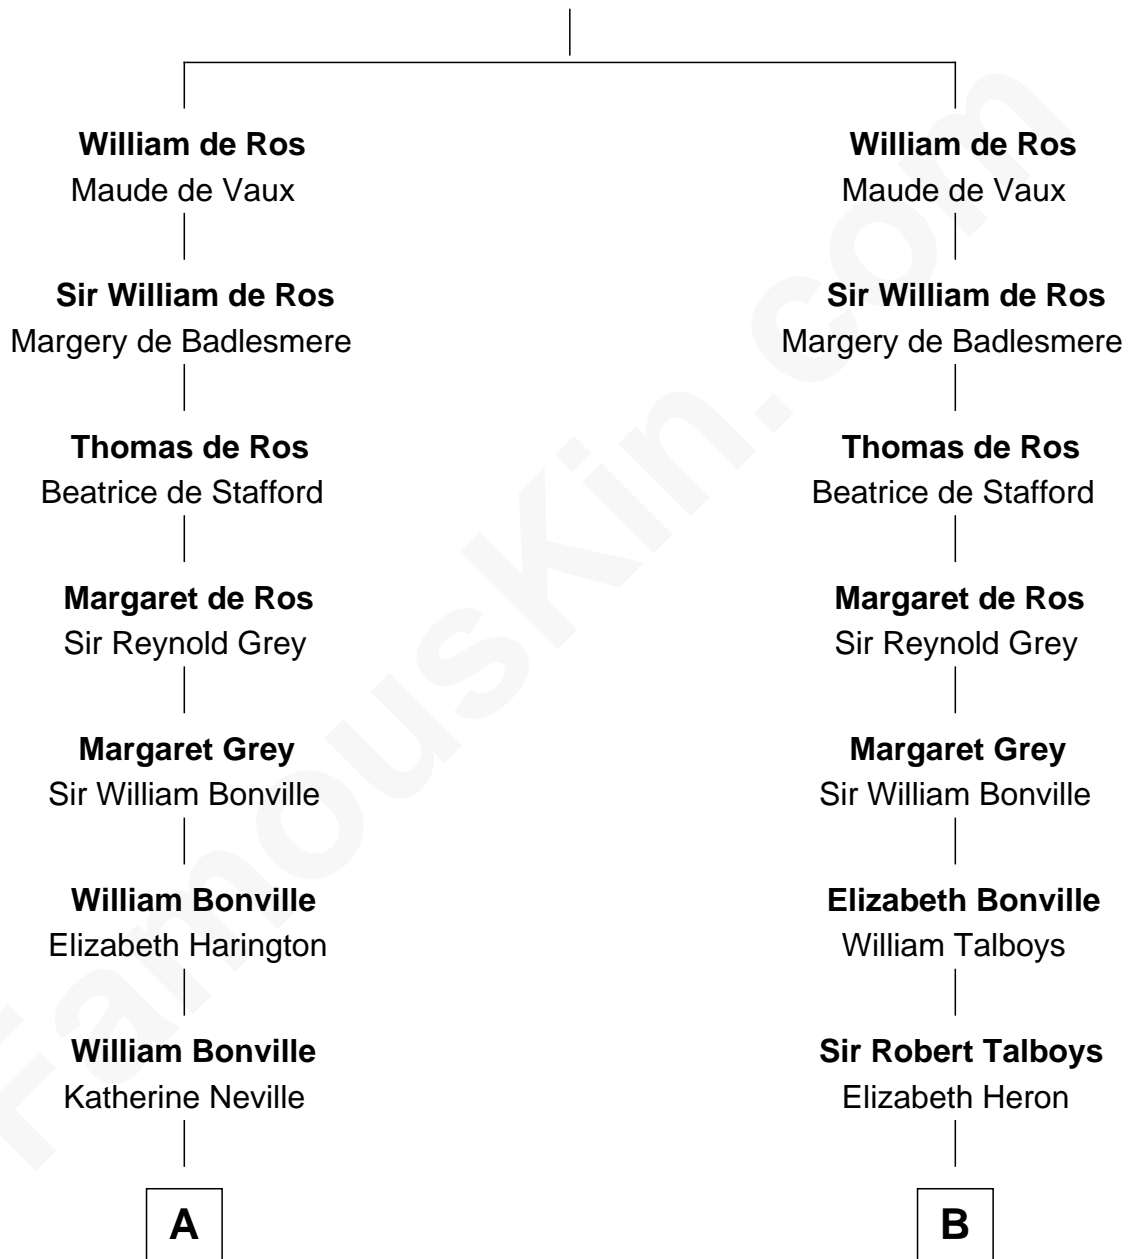

FamousKin.com

Relationship Chart of Bathsheba (Ruggles) Spooner

First woman executed for murder in U.S. by non-British government

16th cousin 5 times removed of

Mitt Romney

70th Governor of Massachusetts

Sir Robert de Ros

Isabel de Aubeney

C

Clarissa Minerva Duzette

Lewis Robison

Charles Edward Robison

Rosetta Mary Berry

Alma Luella Robison

Harold Arundel LaFount

Lenore Emily LaFount

George Wilcken Romney

Mitt Romney

70th Governor of Massachusetts