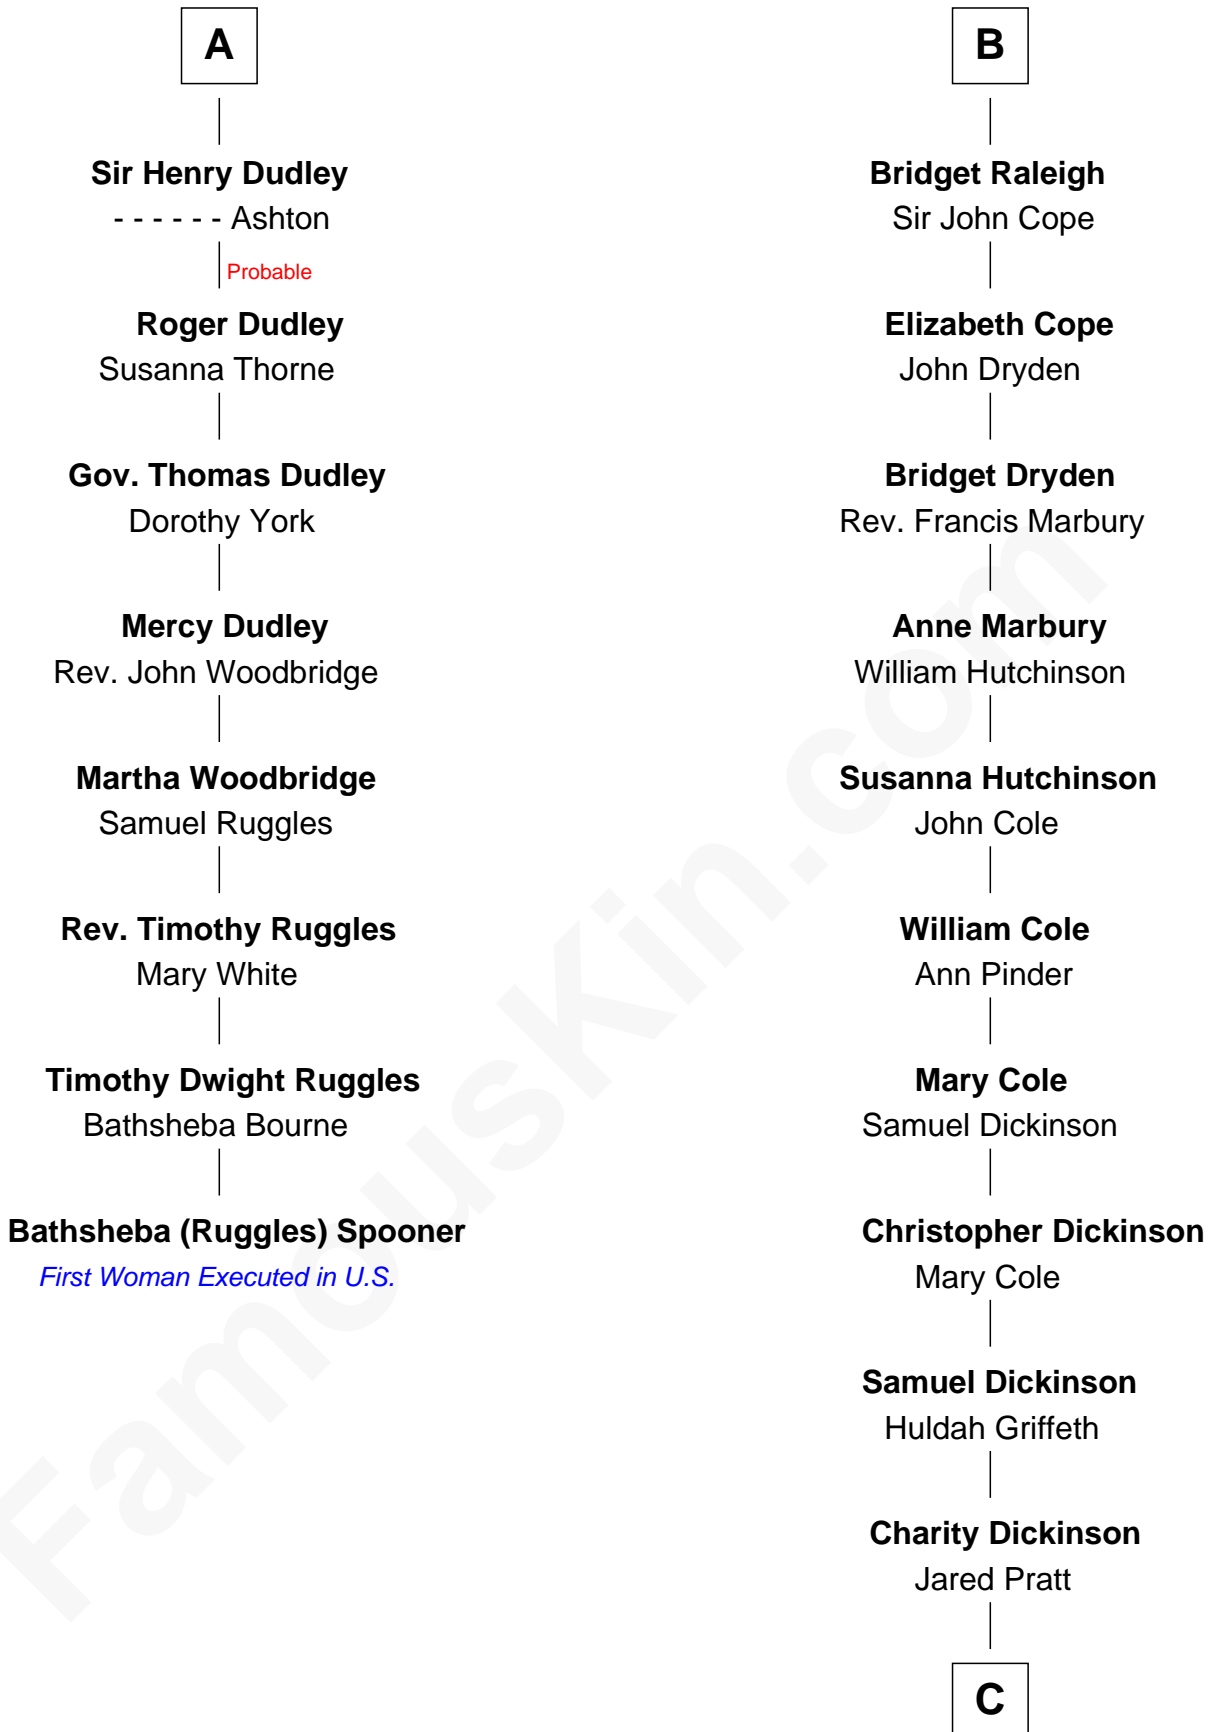

## Relationship Chart of

### Bathsheba (Ruggles) Spooner

*First woman executed for murder in U.S. by non-British government*

14th cousin 7 times removed of

**Mitt Romney**

*70th Governor of Massachusetts*

**C**

Parley Parker Pratt

Mary Woods

Helaman Pratt

Anna Johanna Dorothy Wilcken

Anna Amelia Pratt

Gaskell Samuel Romney

George Wilcken Romney

Lenore Emily LaFount

**Mitt Romney**

*70th Governor of Massachusetts*