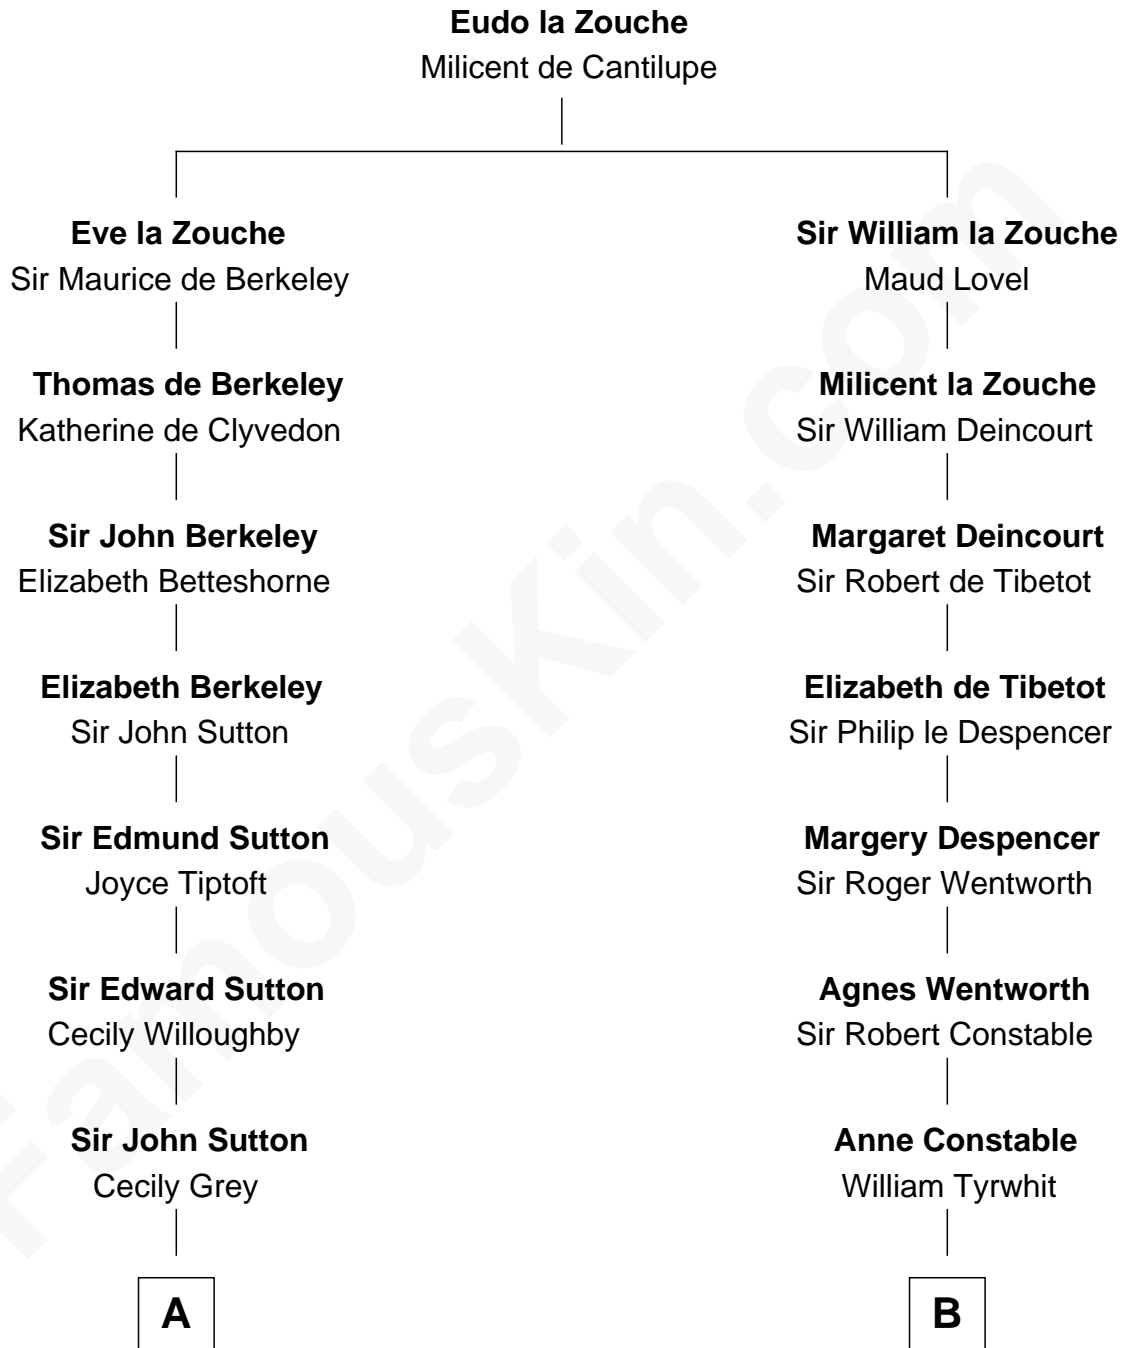

FamousKin.com

Relationship Chart of

Bathsheba (Ruggles) Spooner

First woman executed for murder in U.S. by non-British government

14th cousin 7 times removed of

Mitt Romney

70th Governor of Massachusetts

C

Clarissa Minerva Duzette

Lewis Robison

Charles Edward Robison

Rosetta Mary Berry

Alma Luella Robison

Harold Arundel LaFount

Lenore Emily LaFount

George Wilcken Romney

Mitt Romney

70th Governor of Massachusetts