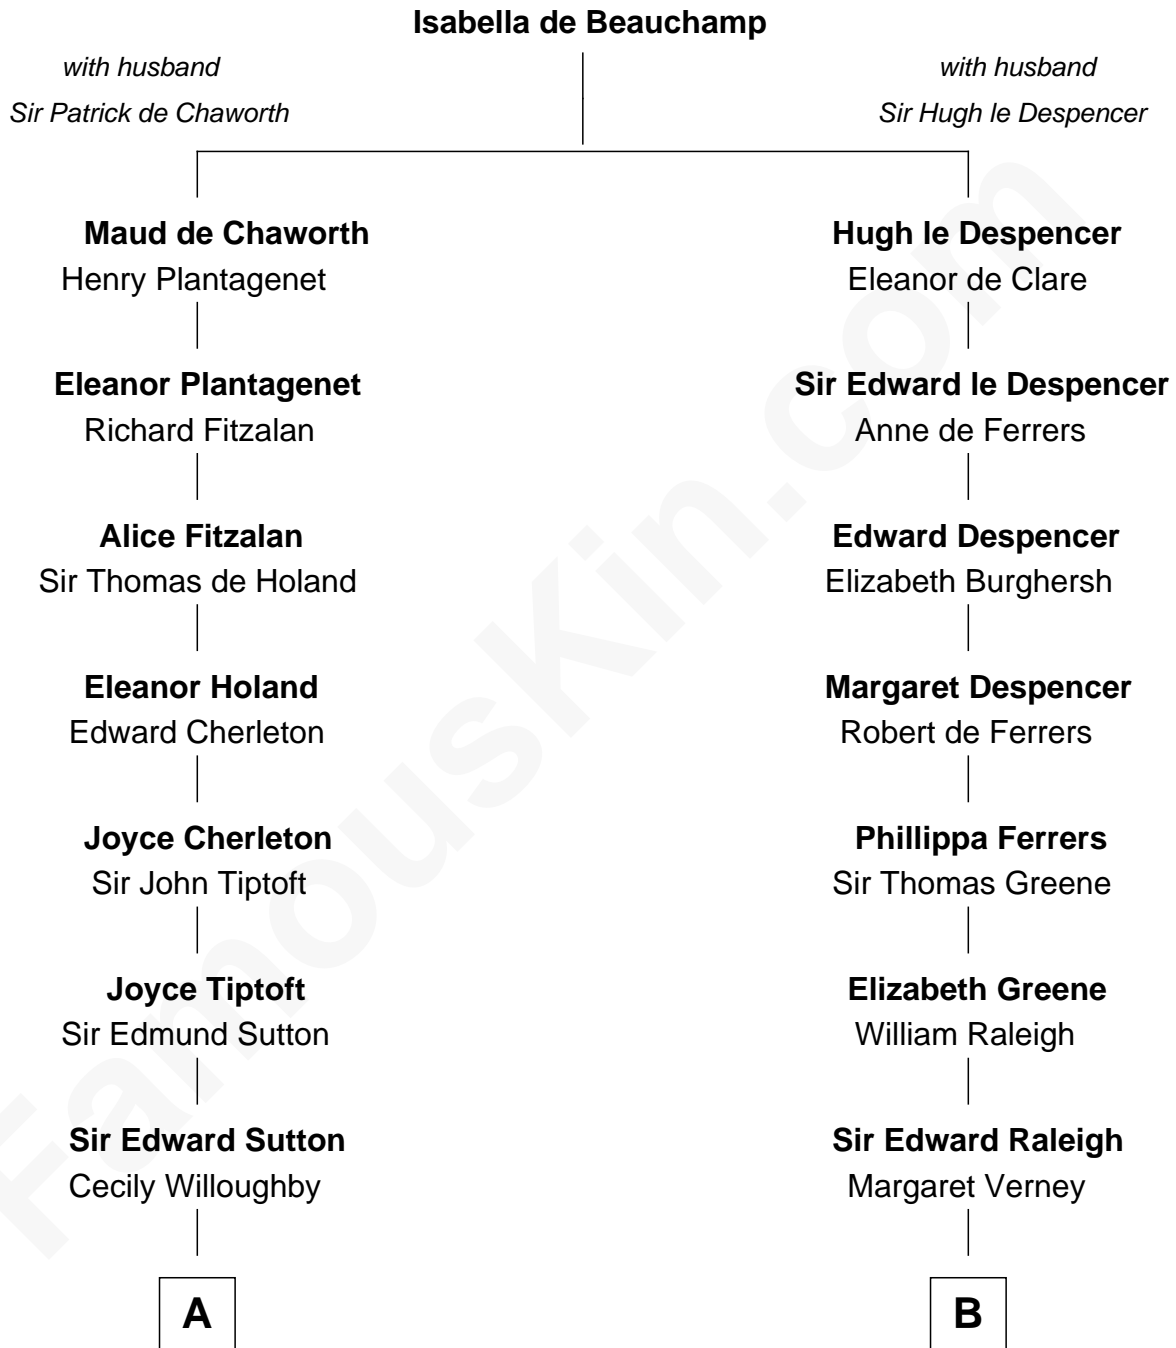

## Relationship Chart of

### Bathsheba (Ruggles) Spooner

*First woman executed for murder in U.S. by non-British government*

15th cousin 6 times removed of

**George Romney**

*43rd Governor of Michigan*

**C**

**Charity Dickinson**

Jared Pratt

**Parley Parker Pratt**

Mary Woods

**Helaman Pratt**

Anna Johanna Dorothy Wilcken

**Anna Amelia Pratt**

Gaskell Samuel Romney

**George Romney**

*43rd Governor of Michigan*