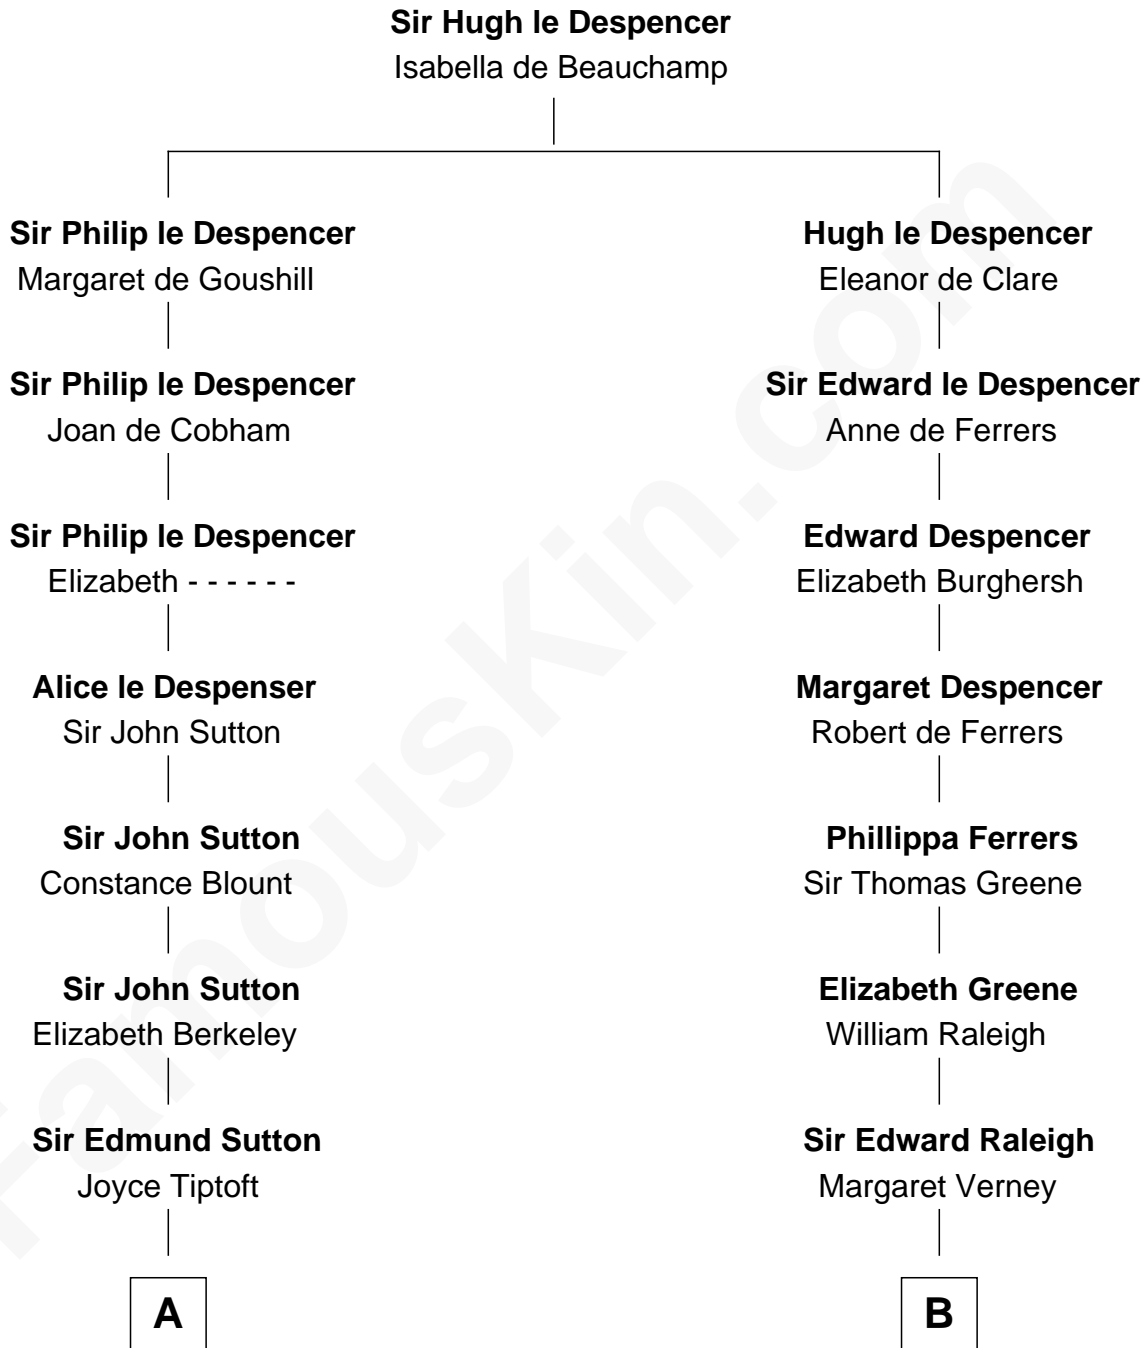

FamousKin.com

Relationship Chart of

Bathsheba (Ruggles) Spooner

First woman executed for murder in U.S. by non-British government

16th cousin 5 times removed of

George Romney

43rd Governor of Michigan

C

Charity Dickinson

Jared Pratt

Parley Parker Pratt

Mary Woods

Helaman Pratt

Anna Johanna Dorothy Wilcken

Anna Amelia Pratt

Gaskell Samuel Romney

George Romney

43rd Governor of Michigan

FamousKin.com