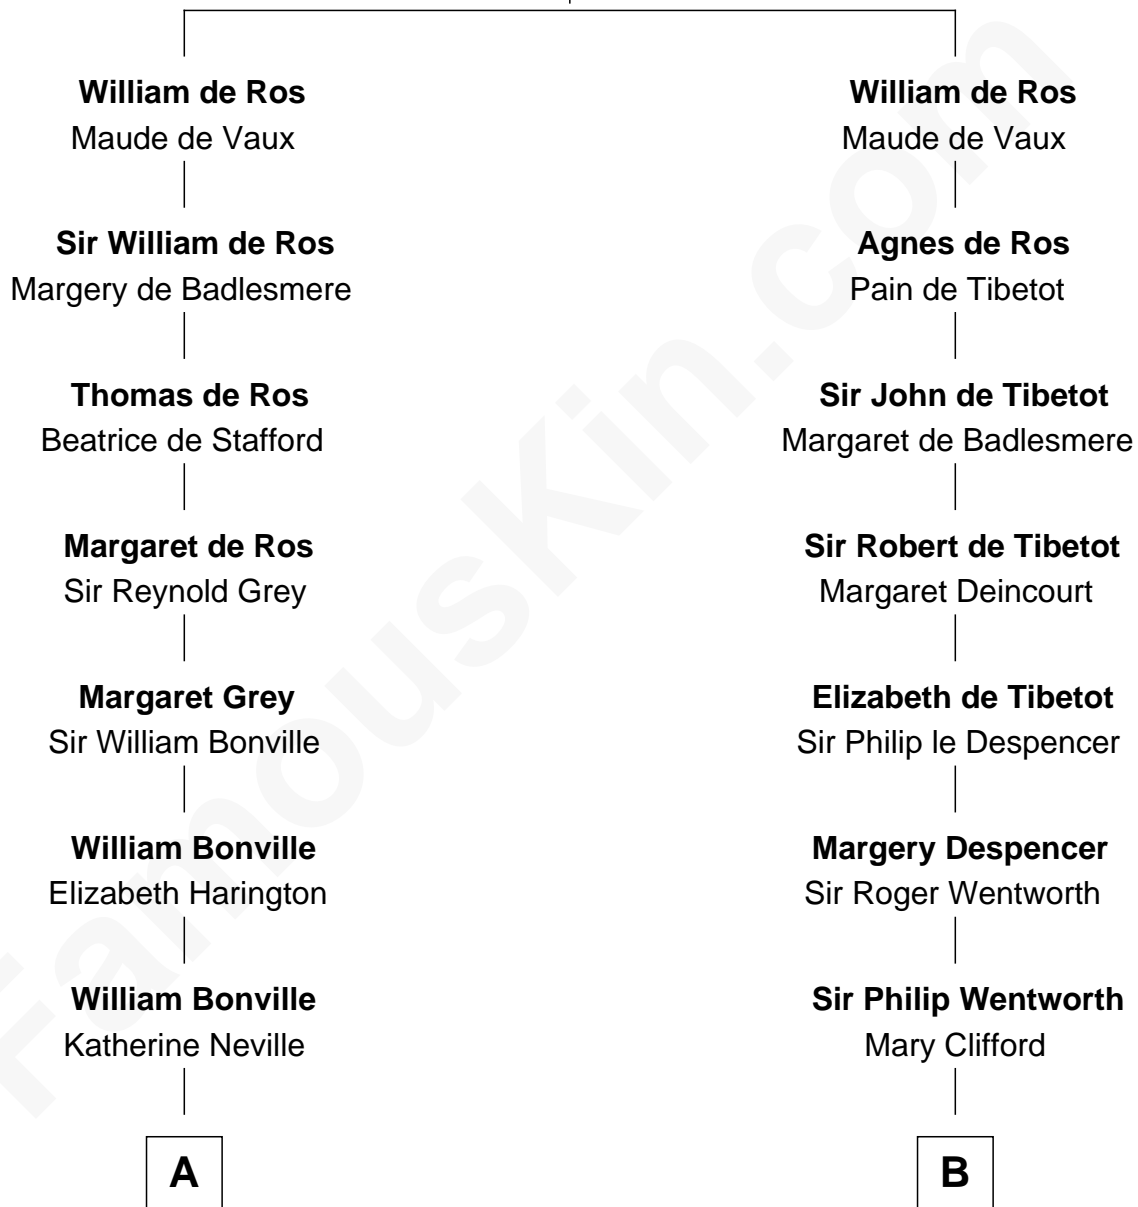

FamousKin.com

Relationship Chart of Bathsheba (Ruggles) Spooner

First woman executed for murder in U.S. by non-British government

16th cousin 2 times removed of

John Fairfield

13th and 16th Governor of Maine

Sir Robert de Ros

Isabel de Aubeney

C

|
Ichabod Fairfield

Sarah Nason

|
John Fairfield

13th and 16th Governor of Maine

FamousKin.com