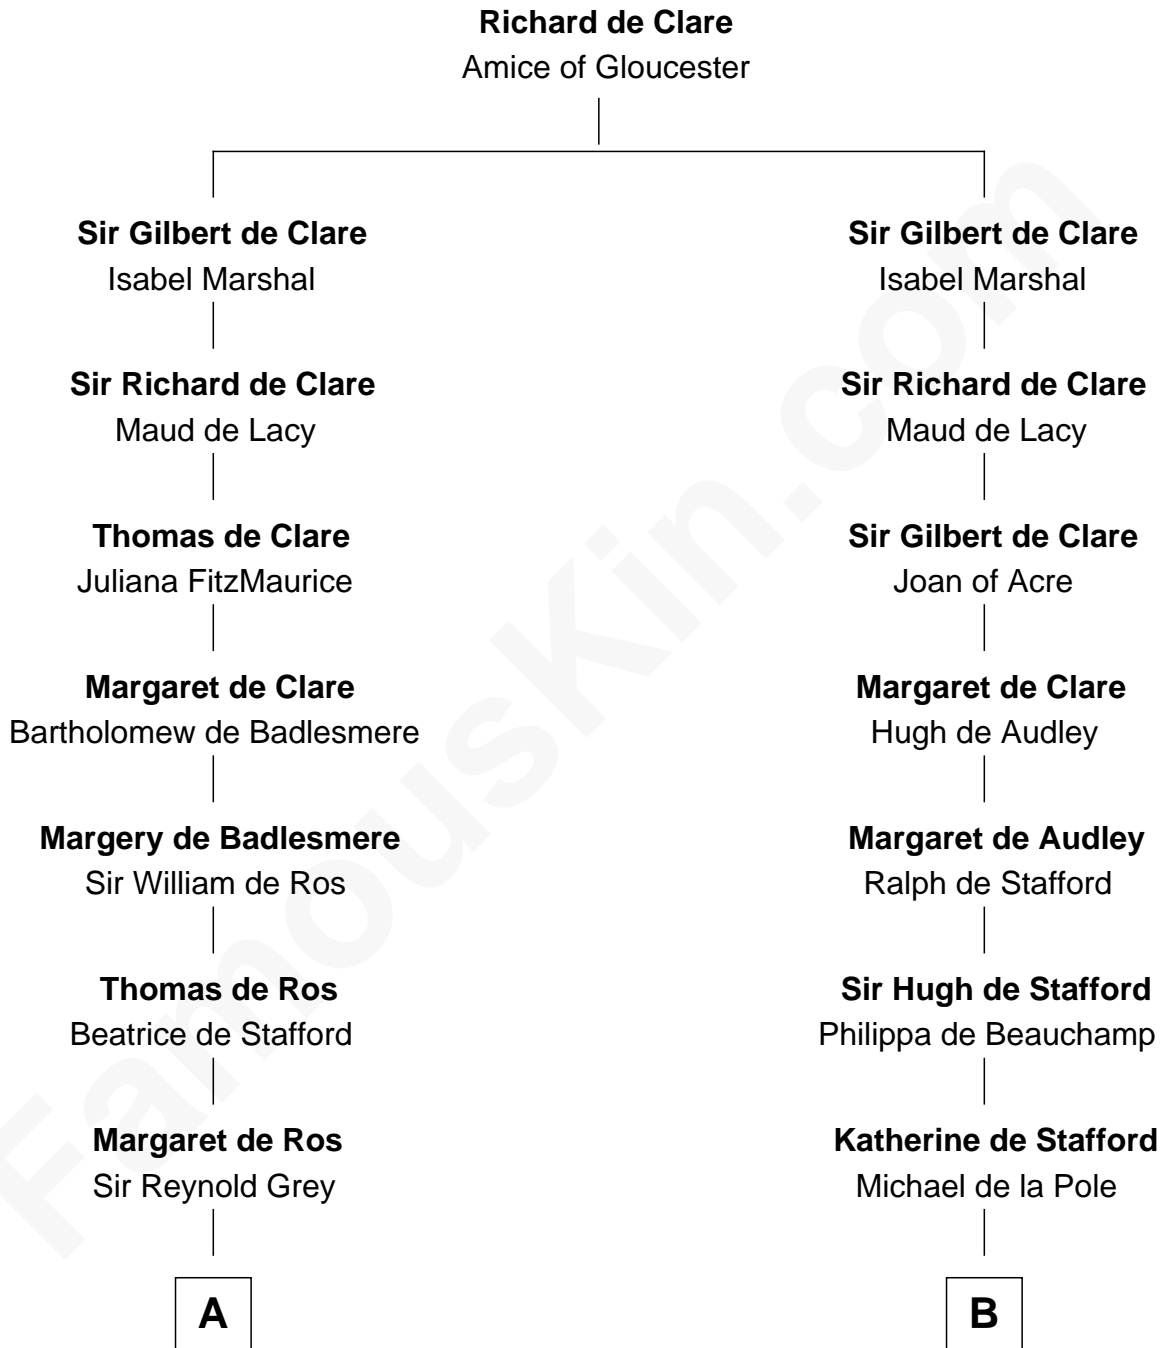

FamousKin.com

Relationship Chart of Bathsheba (Ruggles) Spooner

First woman executed for murder in U.S. by non-British government

19th cousin 1 time removed of

John Fairfield

13th and 16th Governor of Maine

C

Rev. Timothy Ruggles

Mary White

Timothy Dwight Ruggles

Bathsheba Bourne

Bathsheba (Ruggles) Spooner

First Woman Executed in U.S.

D

William Fairfield

Elizabeth White

Rev. John Fairfield

Mary Goodwin

Ichabod Fairfield

Sarah Nason

John Fairfield

13th and 16th Governor of Maine