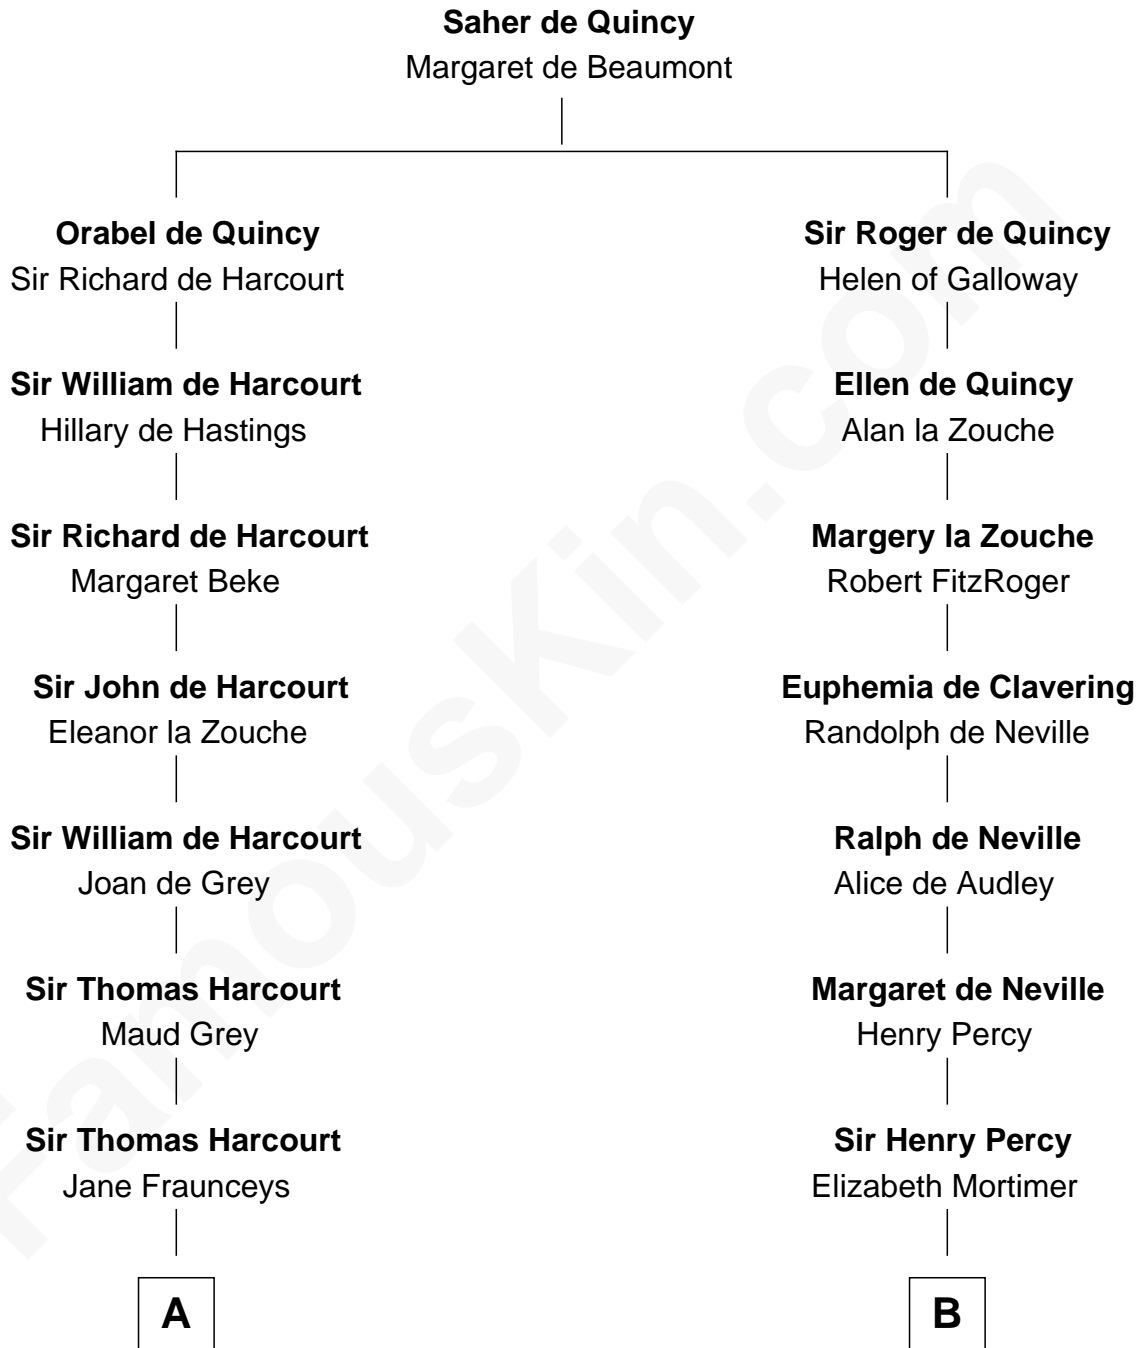

## Relationship Chart of

### Bathsheba (Ruggles) Spooner

*First woman executed for murder in U.S. by non-British government*

18th cousin 2 times removed of

**John Fairfield**

*13th and 16th Governor of Maine*

**C**

**Timothy Dwight Ruggles**

Bathsheba Bourne

**Bathsheba (Ruggles) Spooner**

*First Woman Executed in U.S.*

**D**

**William Fairfield**

Elizabeth White

**Rev. John Fairfield**

Mary Goodwin

**Ichabod Fairfield**

Sarah Nason

**John Fairfield**

*13th and 16th Governor of Maine*