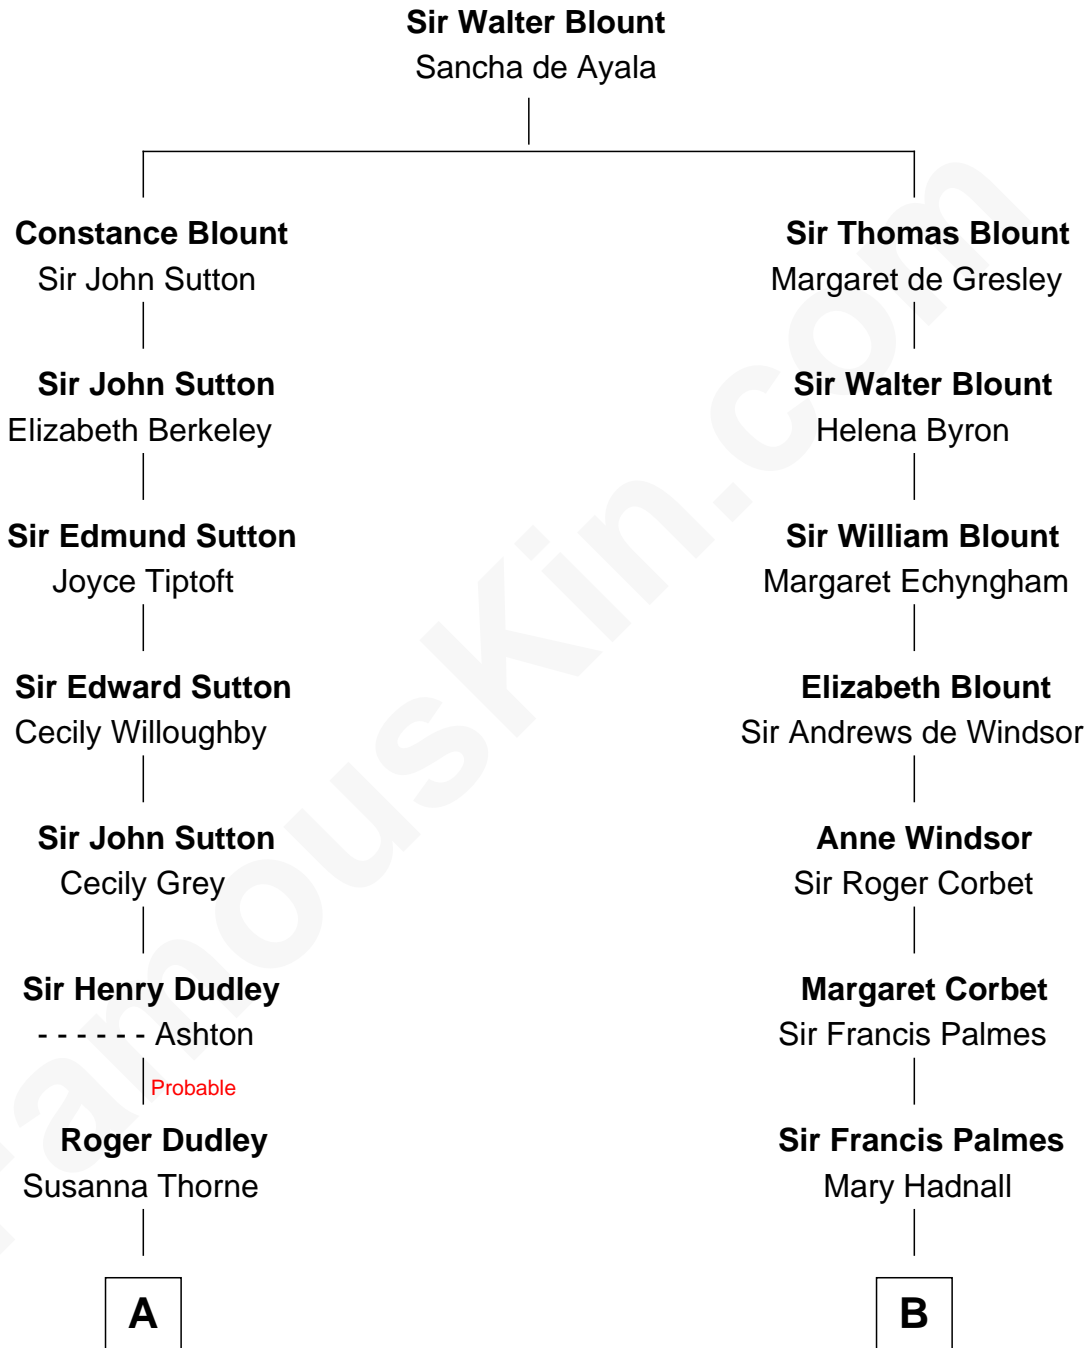

FamousKin.com

Relationship Chart of Bathsheba (Ruggles) Spooner

First woman executed for murder in U.S. by non-British government

12th cousin 6 times removed of

Nelson Rockefeller

41st U.S. Vice-President

C

John Davison Rockefeller

Abby Greene Aldrich

Nelson Rockefeller

41st U.S. Vice-President

FamousKin.com