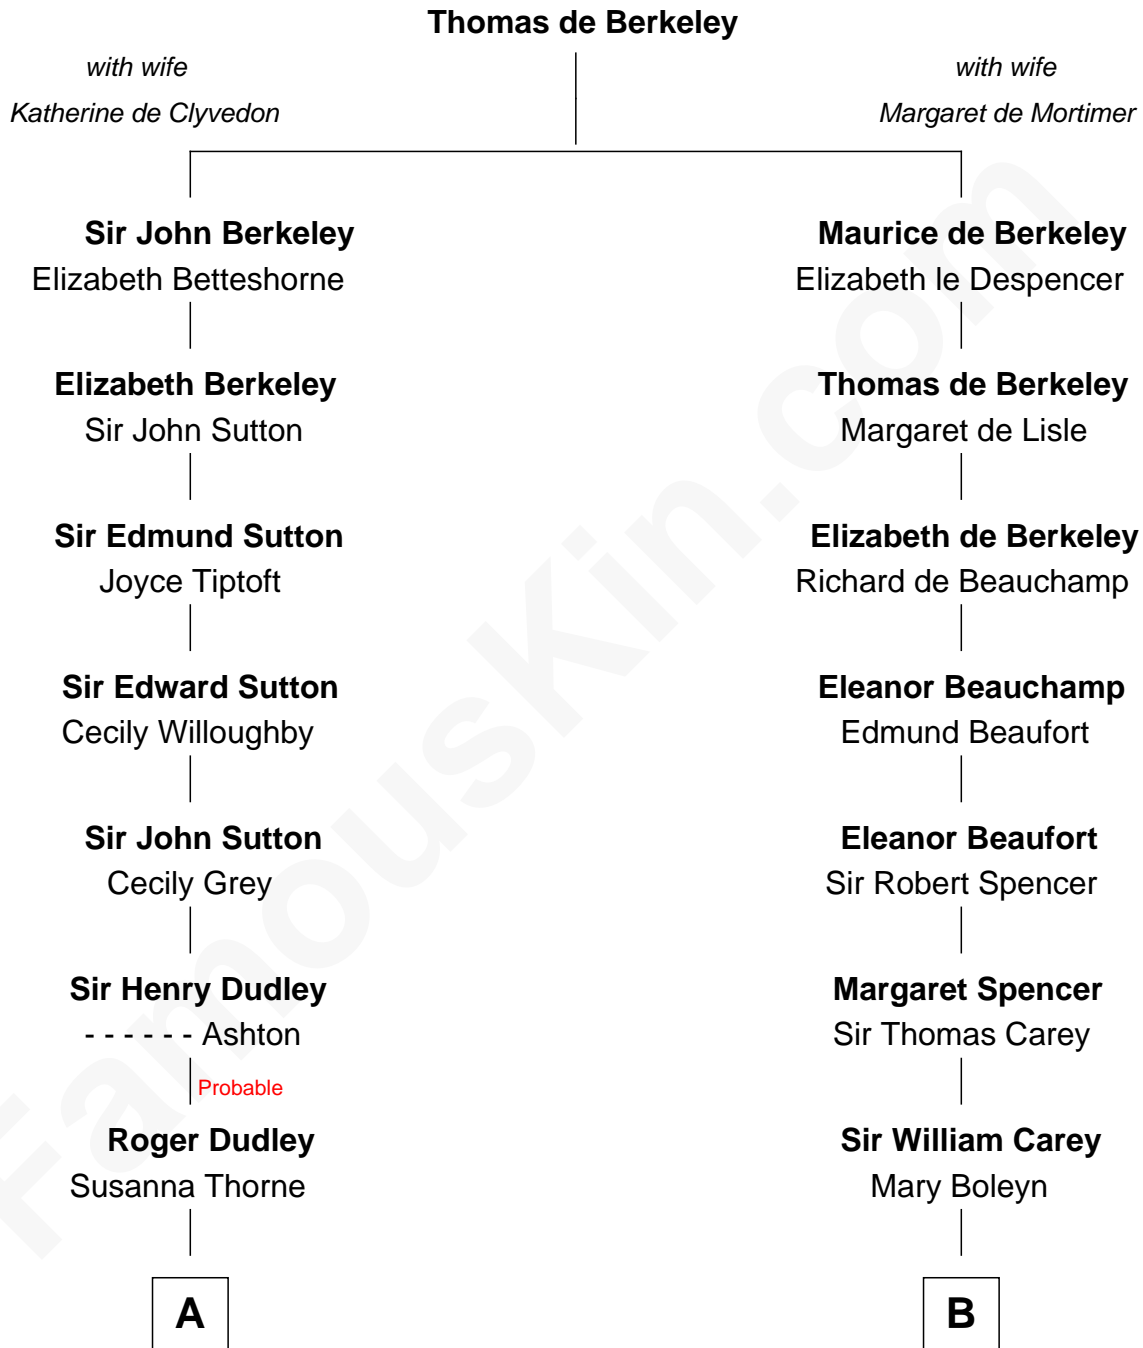

FamousKin.com

Relationship Chart of

Bathsheba (Ruggles) Spooner

First woman executed for murder in U.S. by non-British government

12th cousin 8 times removed of

Nelson Rockefeller

41st U.S. Vice-President

C

|
William Avery Rockefeller

Eliza Davison

|
John Davison Rockefeller

Laura Celestia Spelman

|
John Davison Rockefeller

Abby Greene Aldrich

|
Nelson Rockefeller

41st U.S. Vice-President