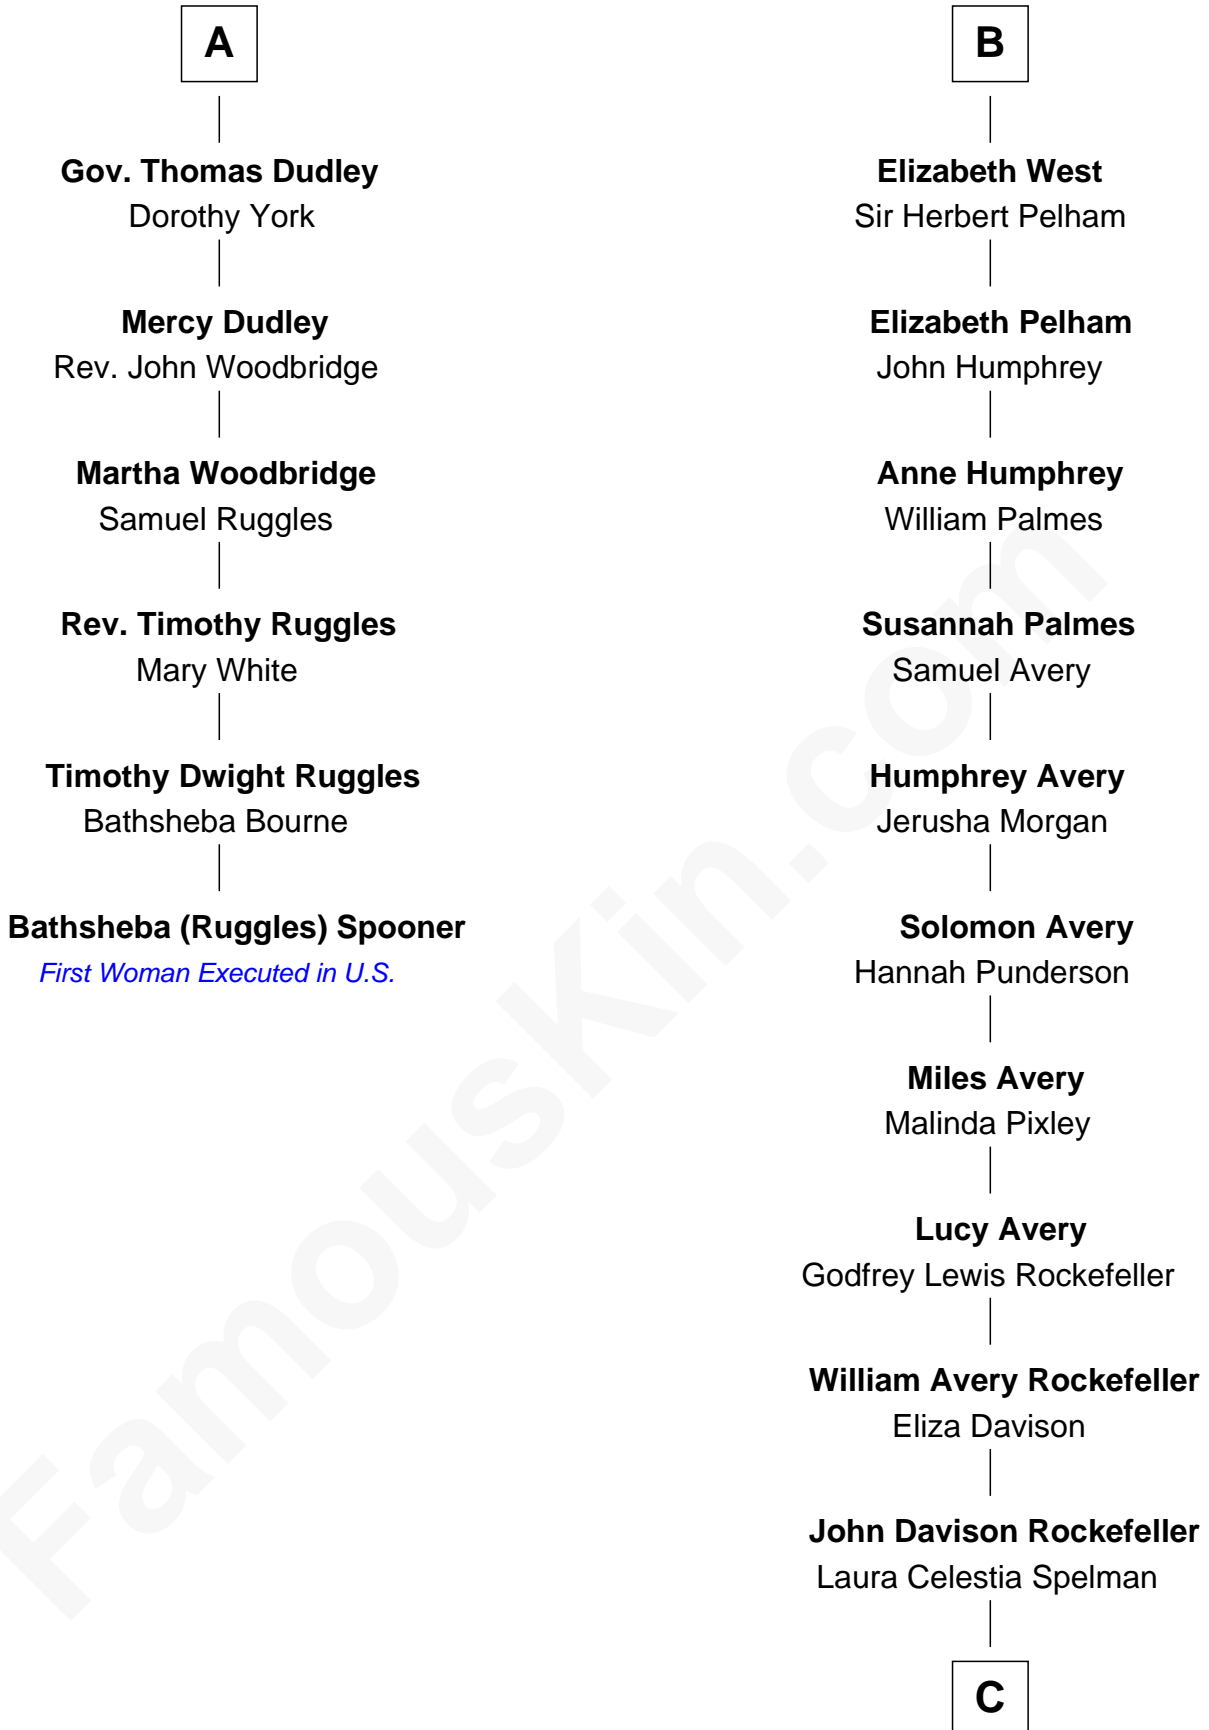

FamousKin.com

Relationship Chart of Bathsheba (Ruggles) Spooner

First woman executed for murder in U.S. by non-British government

12th cousin 6 times removed of

Nelson Rockefeller

41st U.S. Vice-President

John of Gaunt

Katherine Roet

C

John Davison Rockefeller

Abby Greene Aldrich

Nelson Rockefeller

41st U.S. Vice-President

FamousKin.com