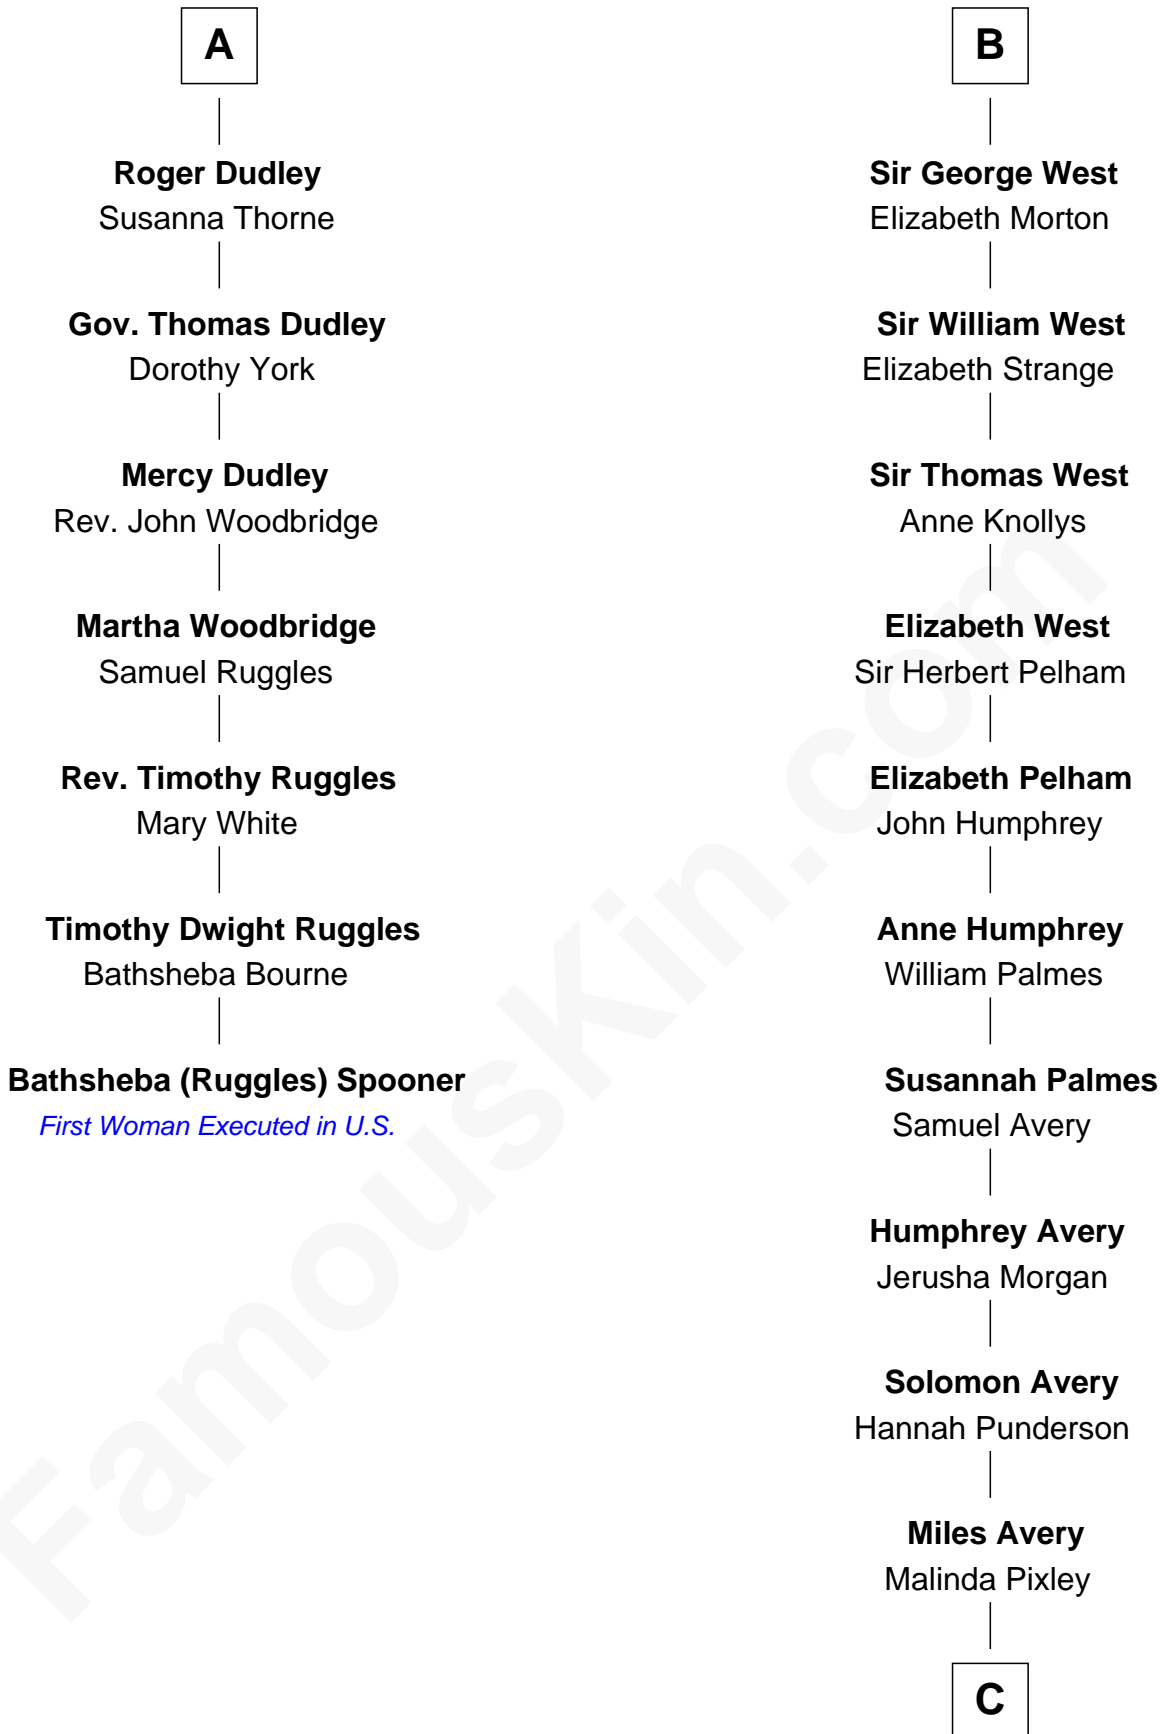

FamousKin.com

Relationship Chart of

Bathsheba (Ruggles) Spooner

First woman executed for murder in U.S. by non-British government

13th cousin 8 times removed of

Nelson Rockefeller

41st U.S. Vice-President

C

—
Lucy Avery

Godfrey Lewis Rockefeller

—
William Avery Rockefeller

Eliza Davison

—
John Davison Rockefeller

Laura Celestia Spelman

—
John Davison Rockefeller

Abby Greene Aldrich

—
Nelson Rockefeller

41st U.S. Vice-President