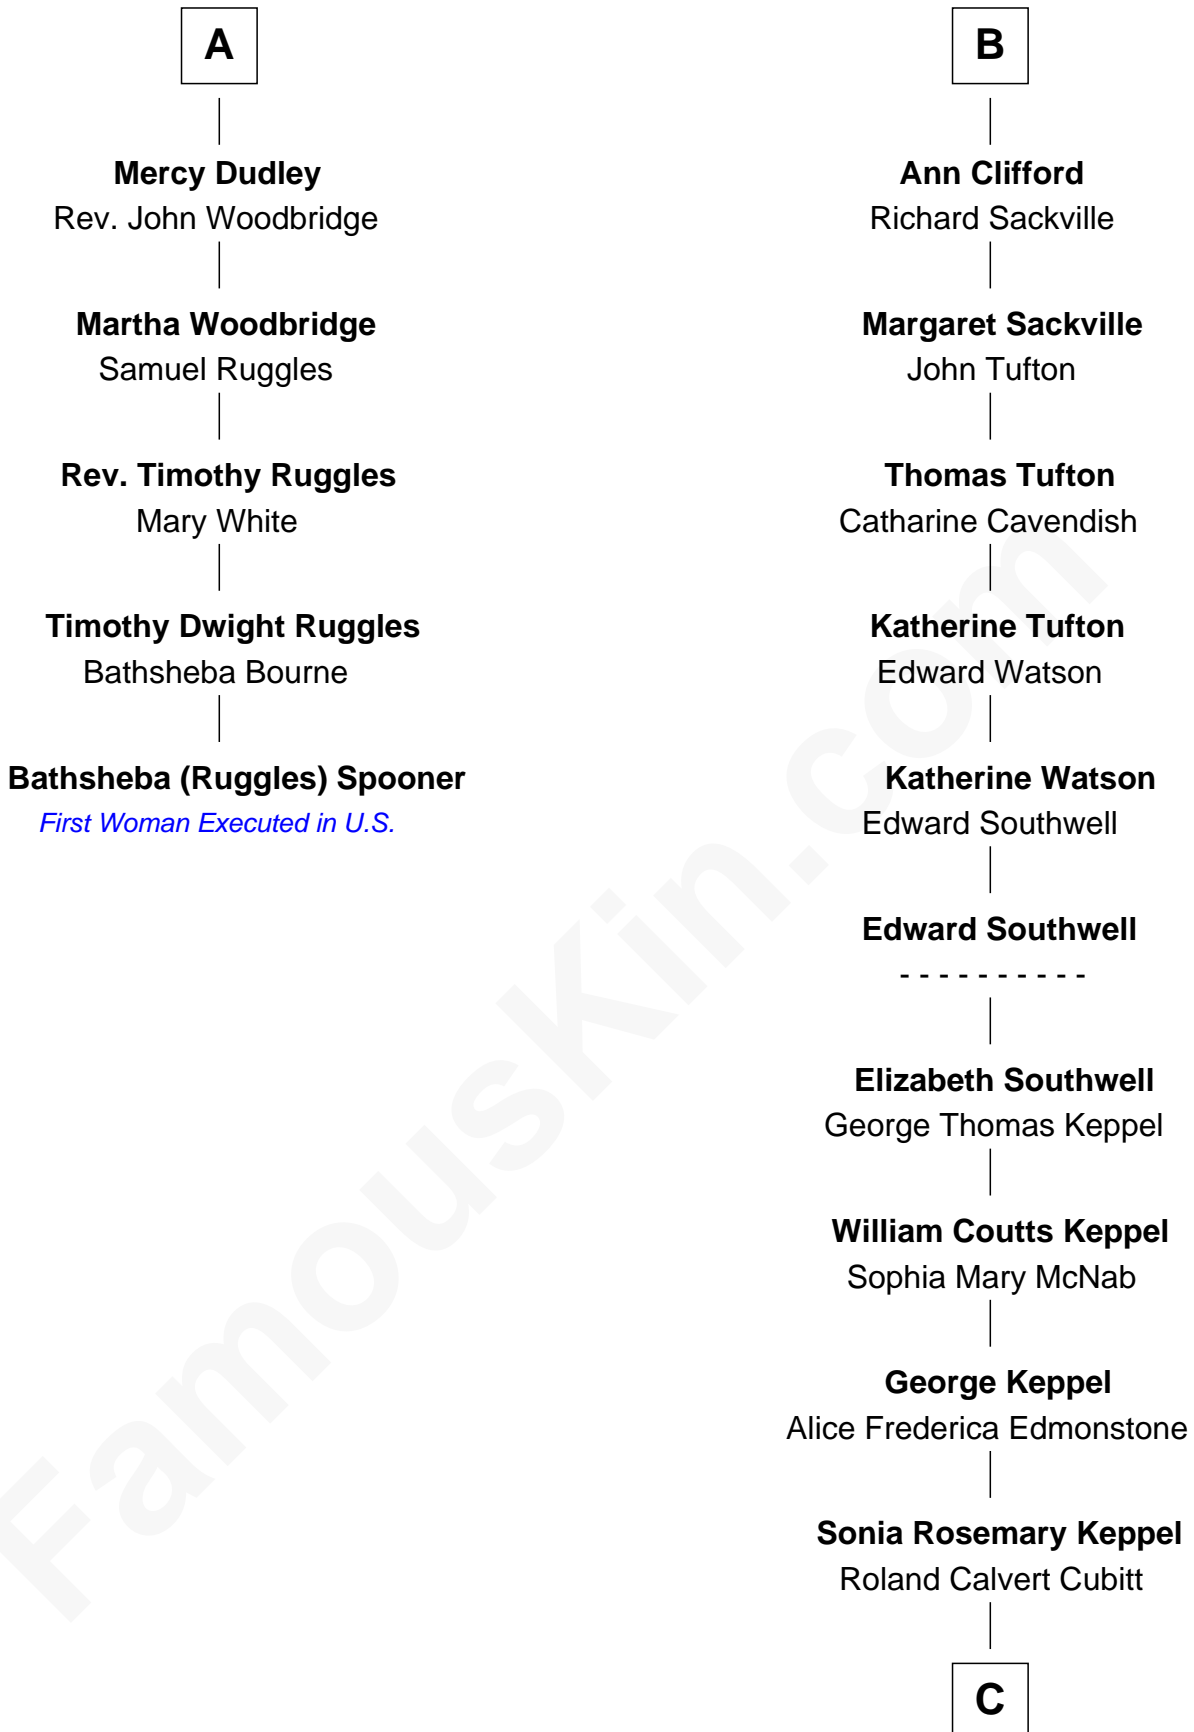

## Relationship Chart of

### Bathsheba (Ruggles) Spooner

*First woman executed for murder in U.S. by non-British government*

11th cousin 7 times removed of

**Camilla Parker Bowles**

*Queen Consort of the United Kingdom*

C

**Rosalind Maud Cubitt**  
Bruce Middleton Hope Shand