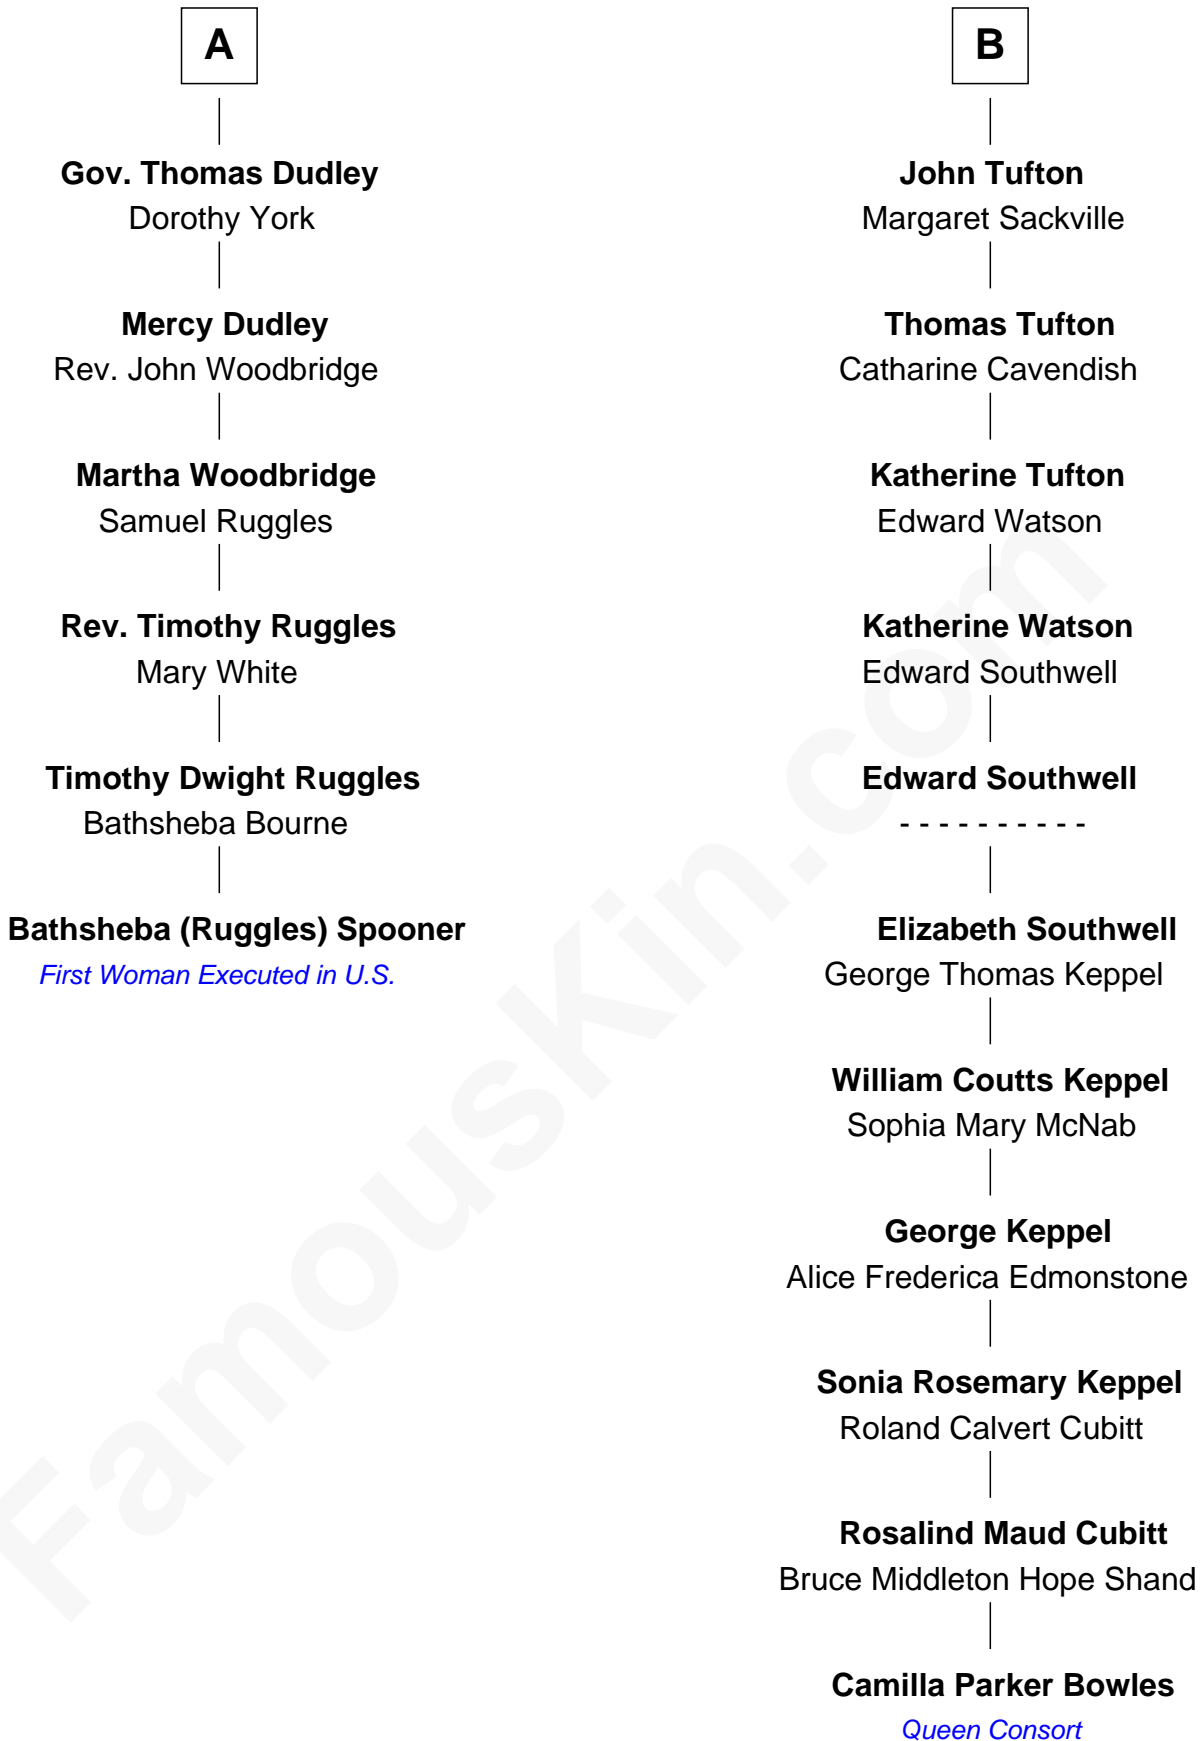

FamousKin.com

Relationship Chart of

Bathsheba (Ruggles) Spooner

First woman executed for murder in U.S. by non-British government

12th cousin 5 times removed of

Camilla Parker Bowles

Queen Consort of the United Kingdom

Sir Reynold Grey

Margaret de Ros

Camilla Parker Bowles photo by [Agência Brasil](#) [\(CC BY 3.0 BRAZIL\)](#)