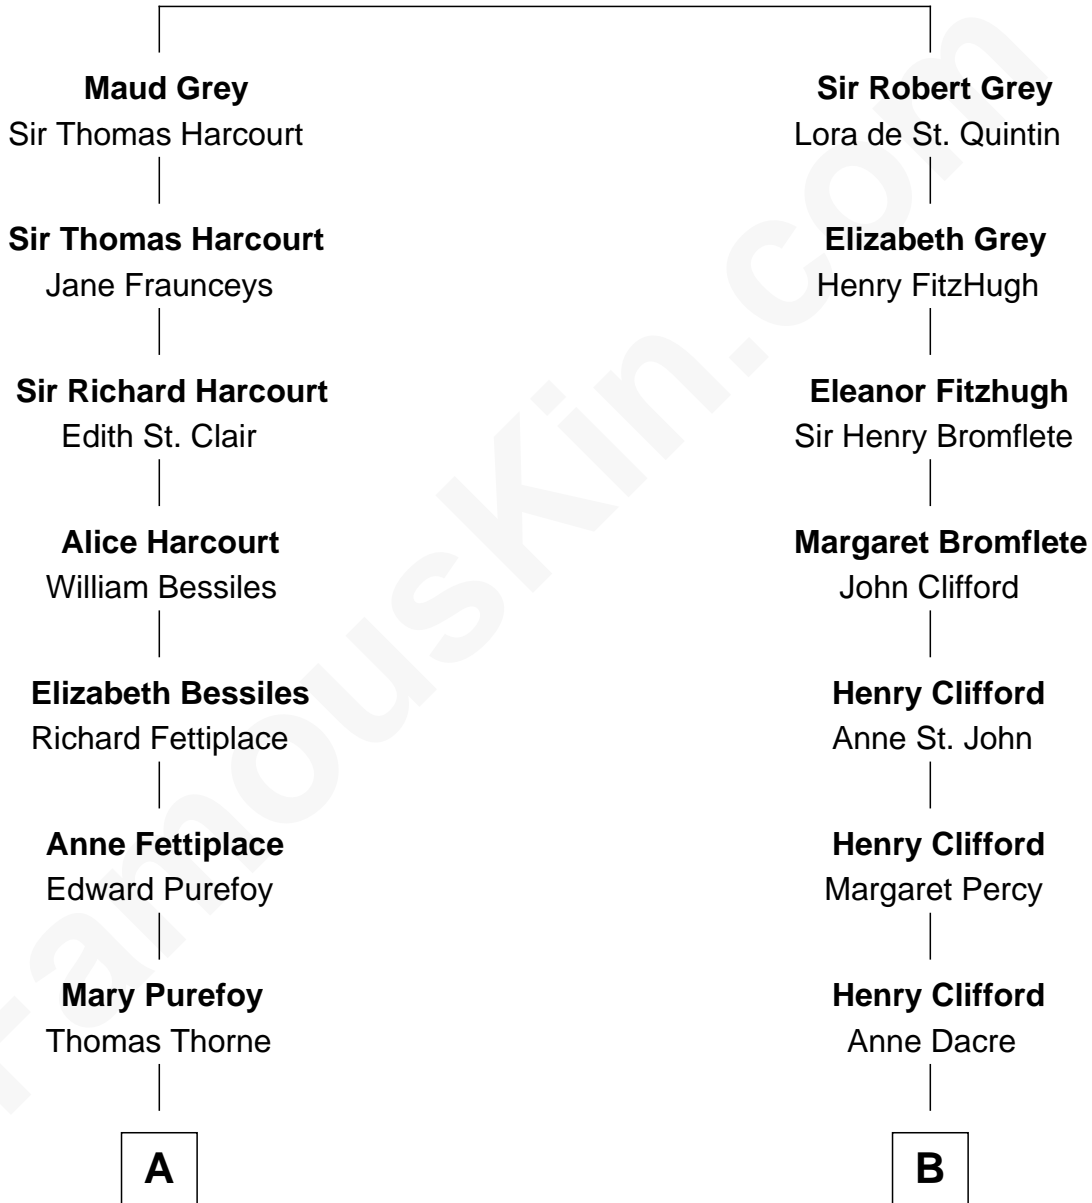

Camilla Parker Bowles

Queen Consort of the United Kingdom

Sir John Grey
Avice Marmion