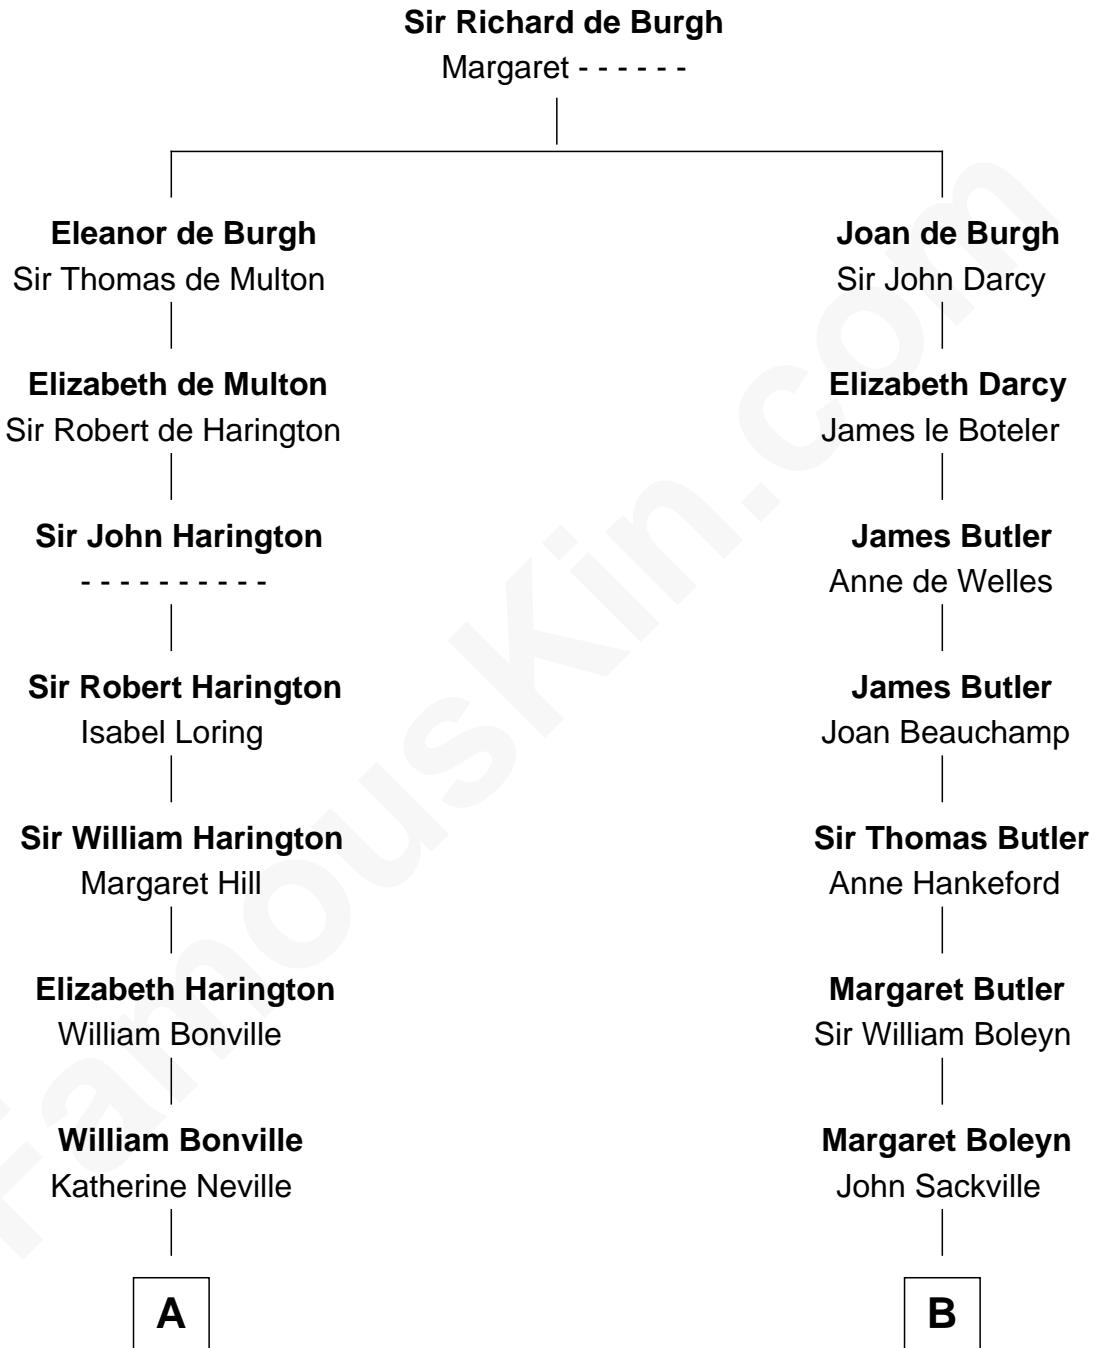

FamousKin.com

Relationship Chart of

Bathsheba (Ruggles) Spooner

First woman executed for murder in U.S. by non-British government

16th cousin 5 times removed of

Camilla Parker Bowles

Queen Consort of the United Kingdom