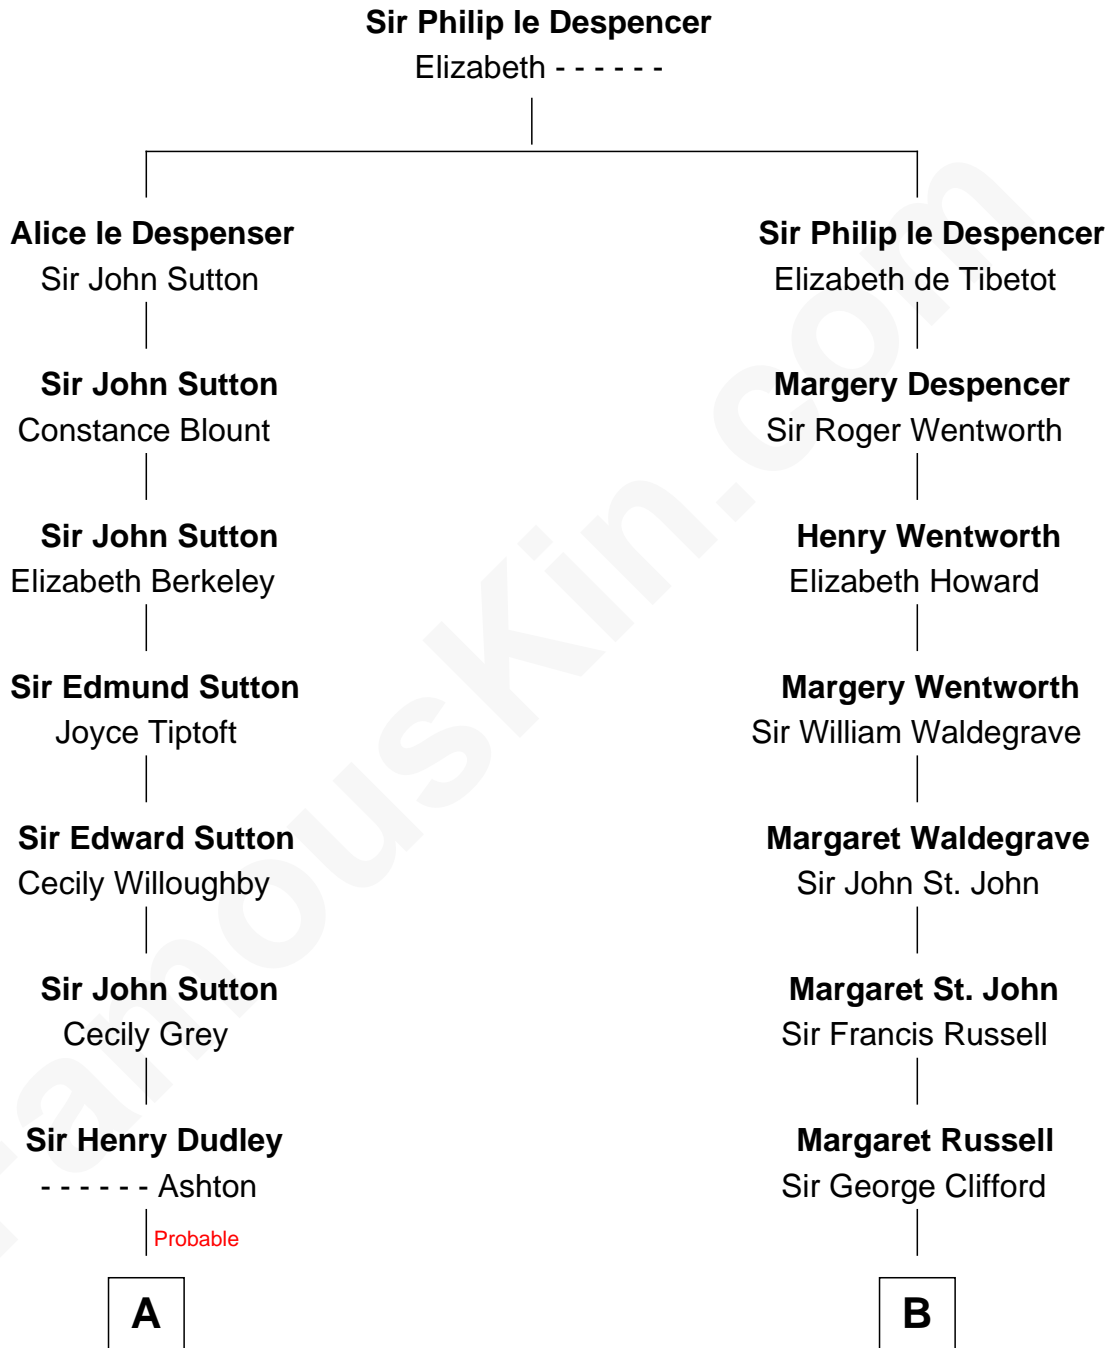

FamousKin.com

Relationship Chart of

Bathsheba (Ruggles) Spooner

First woman executed for murder in U.S. by non-British government

13th cousin 5 times removed of

Camilla Parker Bowles

Queen Consort of the United Kingdom