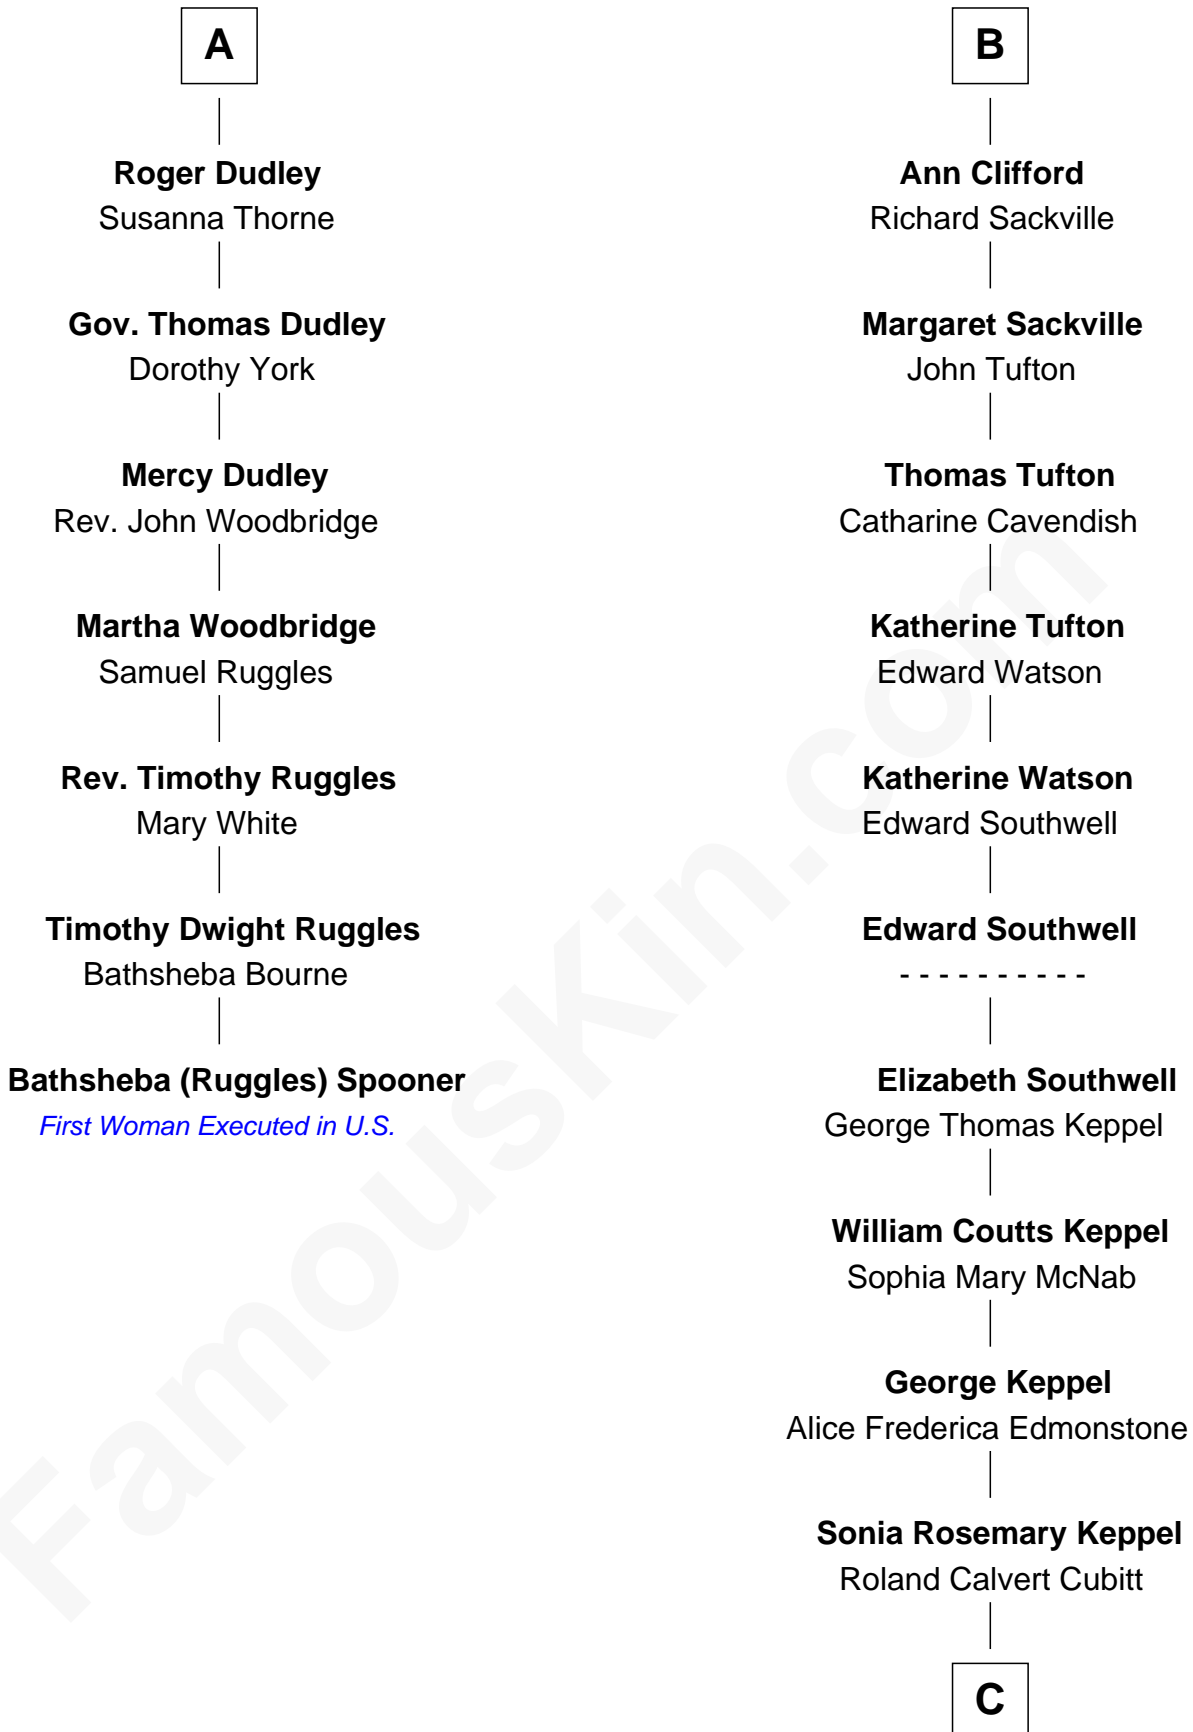

FamousKin.com

Relationship Chart of

Bathsheba (Ruggles) Spooner

First woman executed for murder in U.S. by non-British government

13th cousin 5 times removed of

Camilla Parker Bowles

Queen Consort of the United Kingdom

C

Rosalind Maud Cubitt
Bruce Middleton Hope Shand

Camilla Parker Bowles
Queen Consort

FamousKin.com