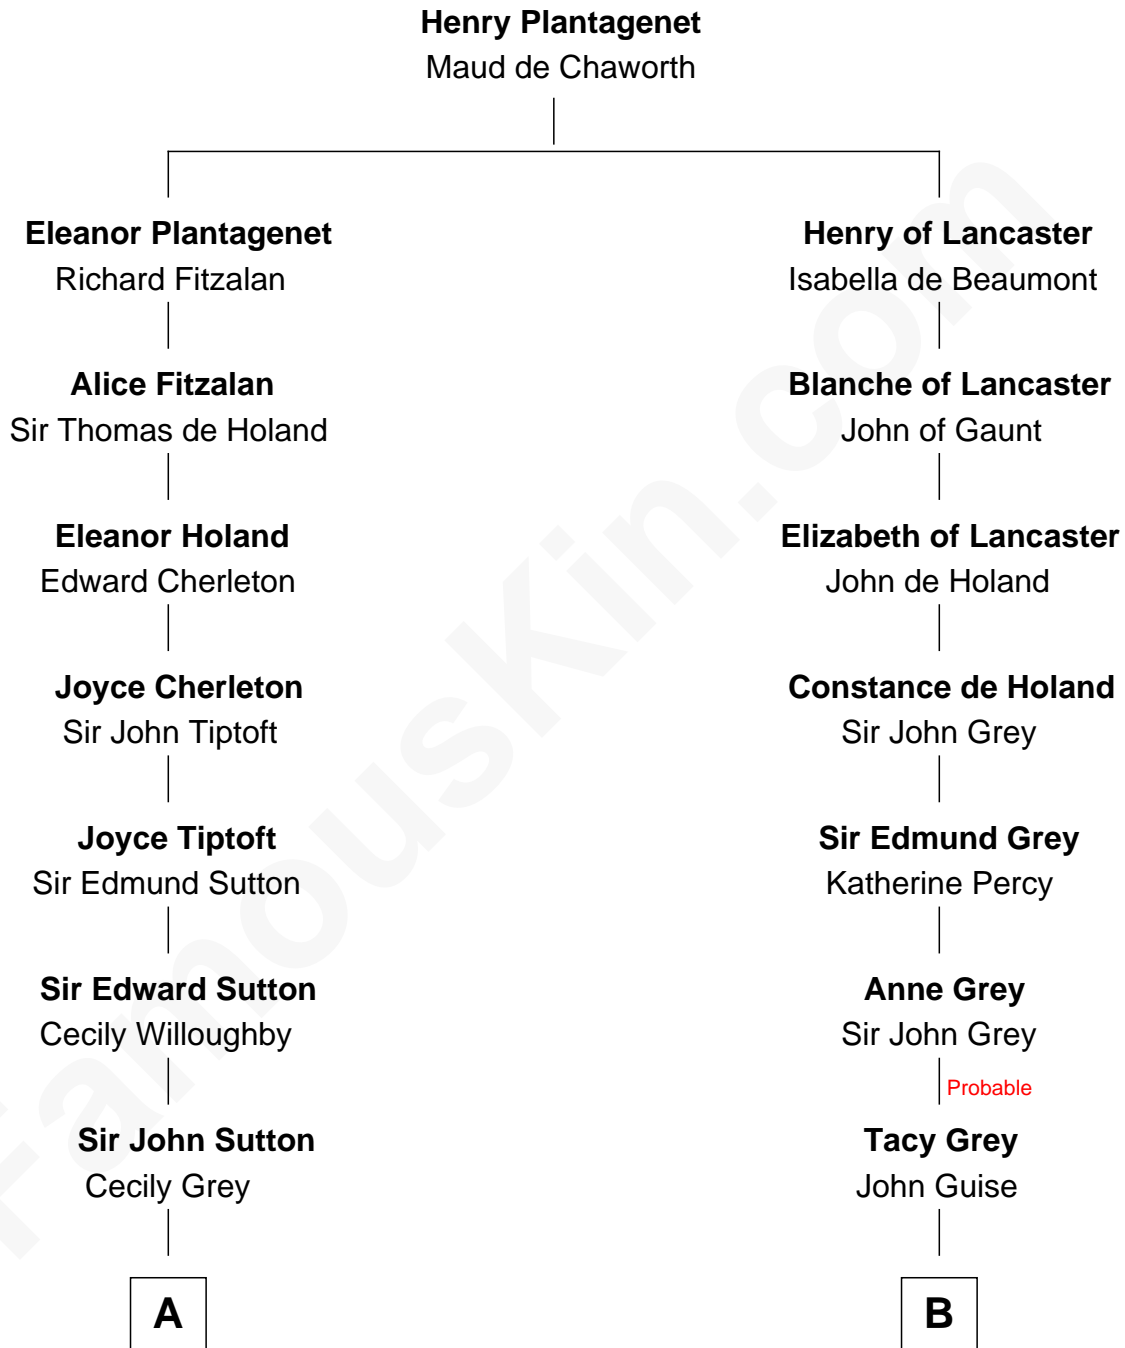

FamousKin.com

Relationship Chart of

Bathsheba (Ruggles) Spooner

First woman executed for murder in U.S. by non-British government

14th cousin 6 times removed of

Raquel Welch
Movie Actress

C

Justin Smith Hall
Sarah Mehitable Stanford

Emery Stanford Hall
Clara Louise Adams

Josephine Sarah Hall
Armando Carlos Tejada

Raquel Welch
aka Raquel Welch