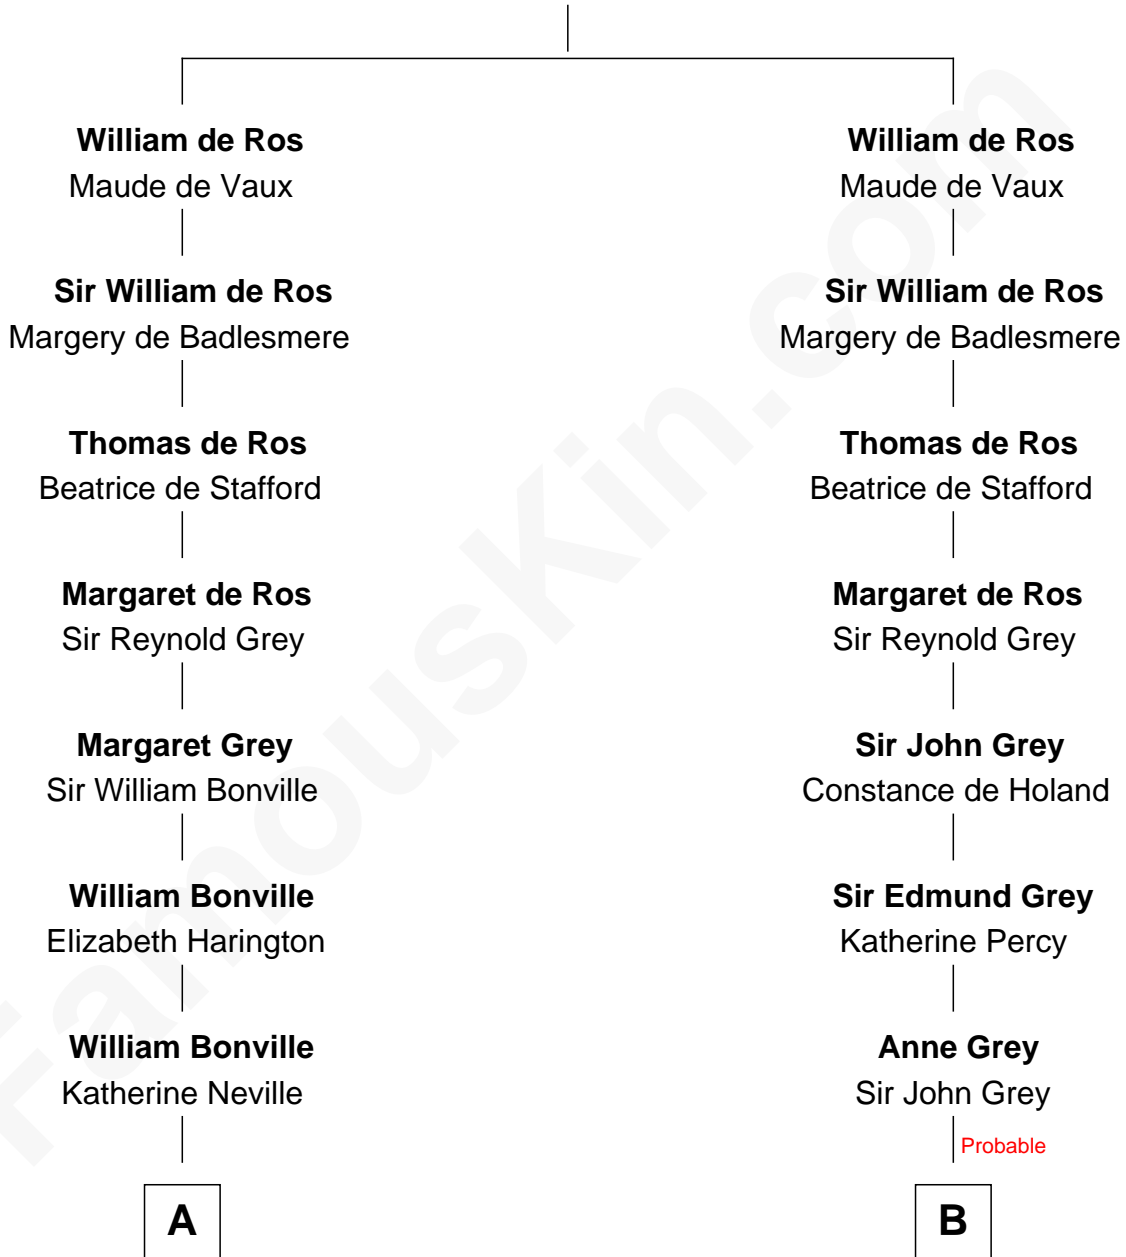

FamousKin.com

Relationship Chart of

Bathsheba (Ruggles) Spooner

First woman executed for murder in U.S. by non-British government

16th cousin 5 times removed of

Raquel Welch
Movie Actress

Sir Robert de Ros
Isabel de Aubeney

Armando Carlos Tejada

Raquel Welch

aka Raquel Welch