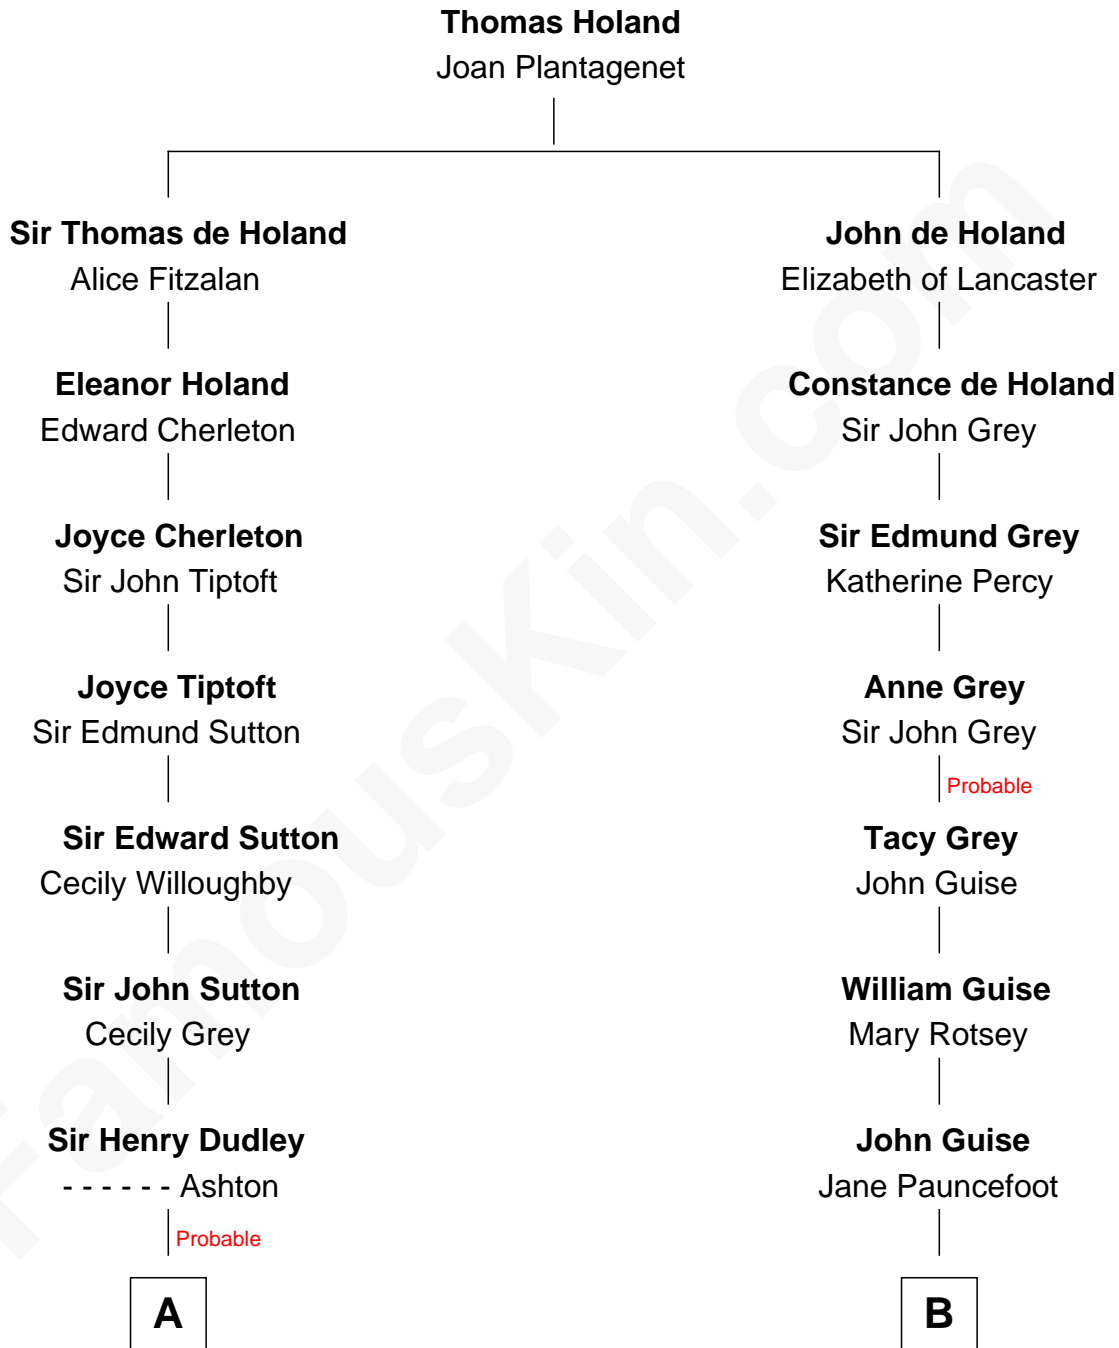

FamousKin.com

Relationship Chart of

Bathsheba (Ruggles) Spooner

First woman executed for murder in U.S. by non-British government

13th cousin 5 times removed of

Raquel Welch
Movie Actress

C

Josephine Sarah Hall
Armando Carlos Tejada

Raquel Welch
aka Raquel Welch

FamousKin.com