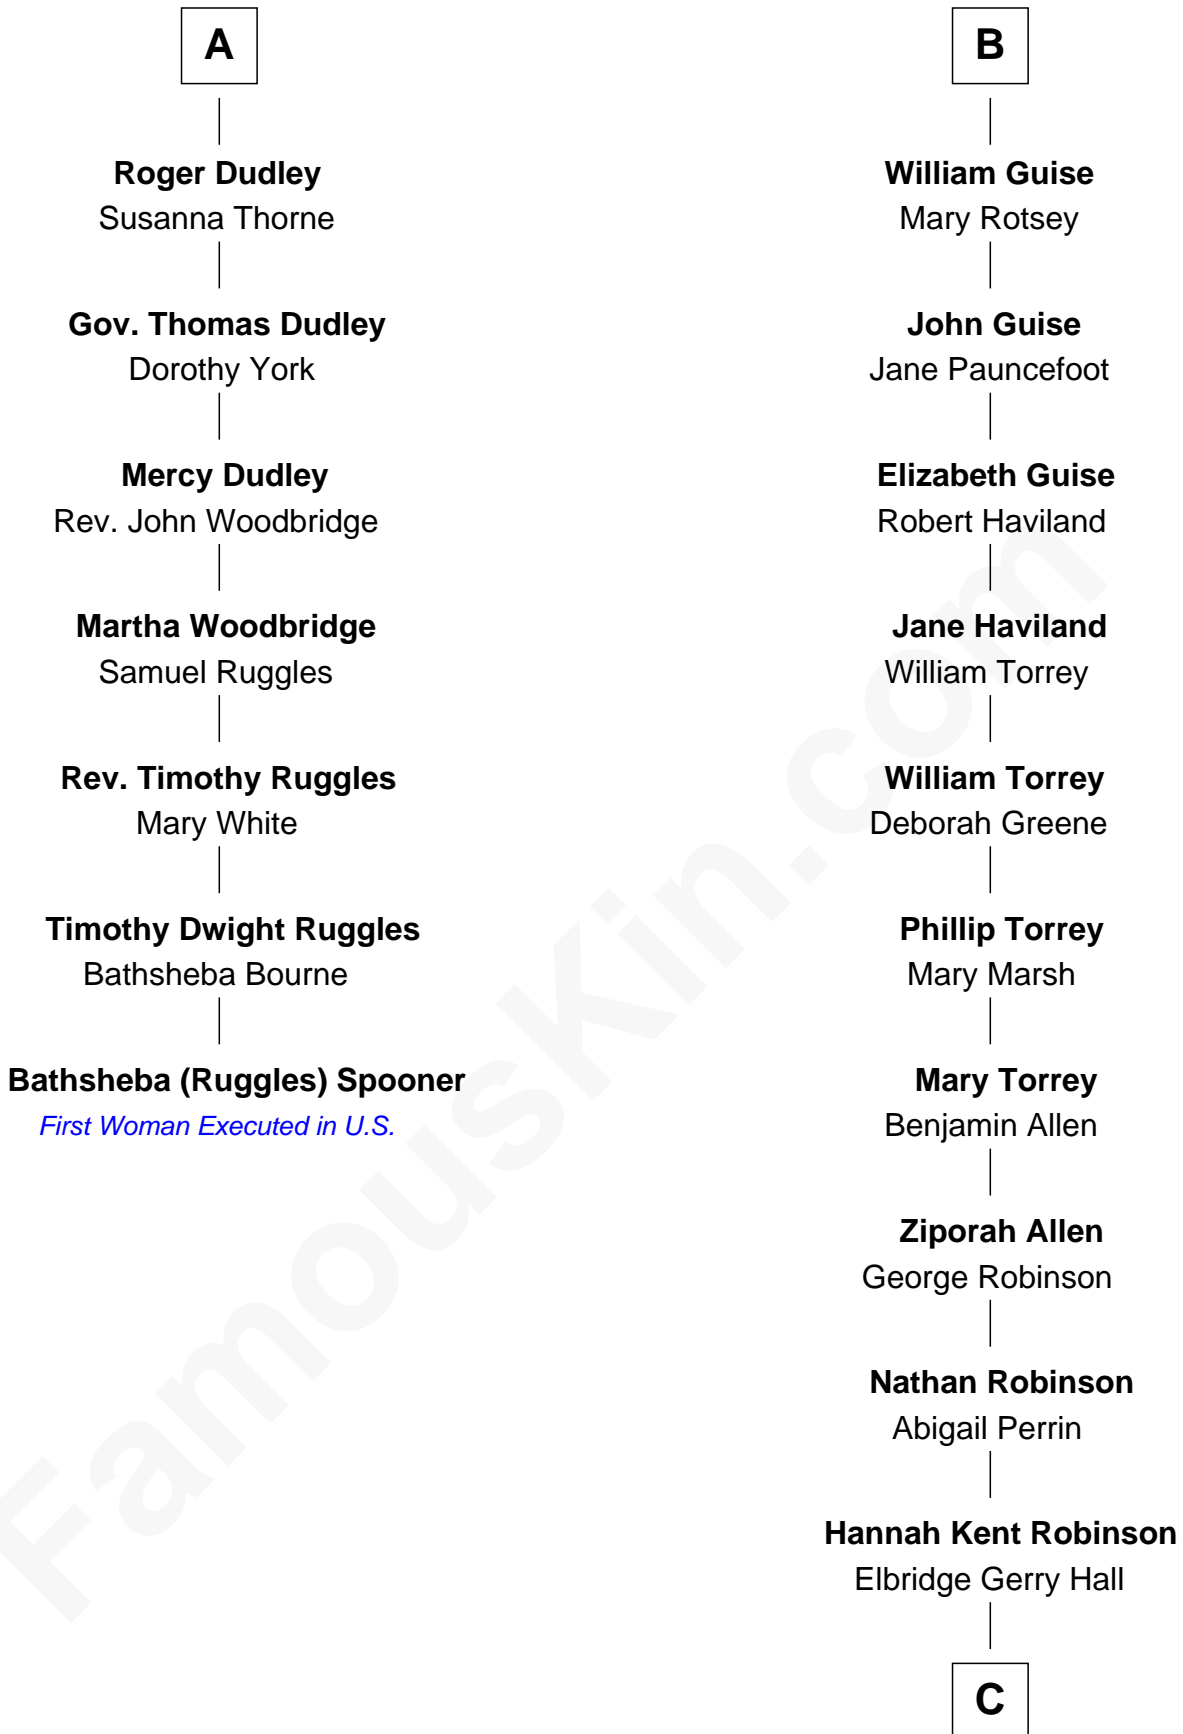

FamousKin.com

Relationship Chart of

Bathsheba (Ruggles) Spooner

First woman executed for murder in U.S. by non-British government

13th cousin 7 times removed of

Raquel Welch
Movie Actress

Sir Maurice de Berkeley
Eve la Zouche

Thomas de Berkeley
Katherine de Clyvedon

Sir John Berkeley
Elizabeth Betteshorne

Elizabeth Berkeley
Sir John Sutton

Sir Edmund Sutton
Joyce Tiptoft

Sir Edward Sutton
Cecily Willoughby

Sir John Sutton
Cecily Grey

Sir Henry Dudley
----- Ashton

Probable

A

Maurice de Berkeley
Margaret -----

Thomas Berkeley
Catherine Botetourte

Maurice Berkeley
Johanna Denham

Maurice Berkeley
Ellen Montfort

Sir William Berkeley
Anne Stafford

Anne Berkeley
Sir John Guise

John Guise
Tacy Grey

B

C

Justin Smith Hall
Sarah Mehitable Stanford

Emery Stanford Hall
Clara Louise Adams

Josephine Sarah Hall
Armando Carlos Tejada

Raquel Welch
aka Raquel Welch